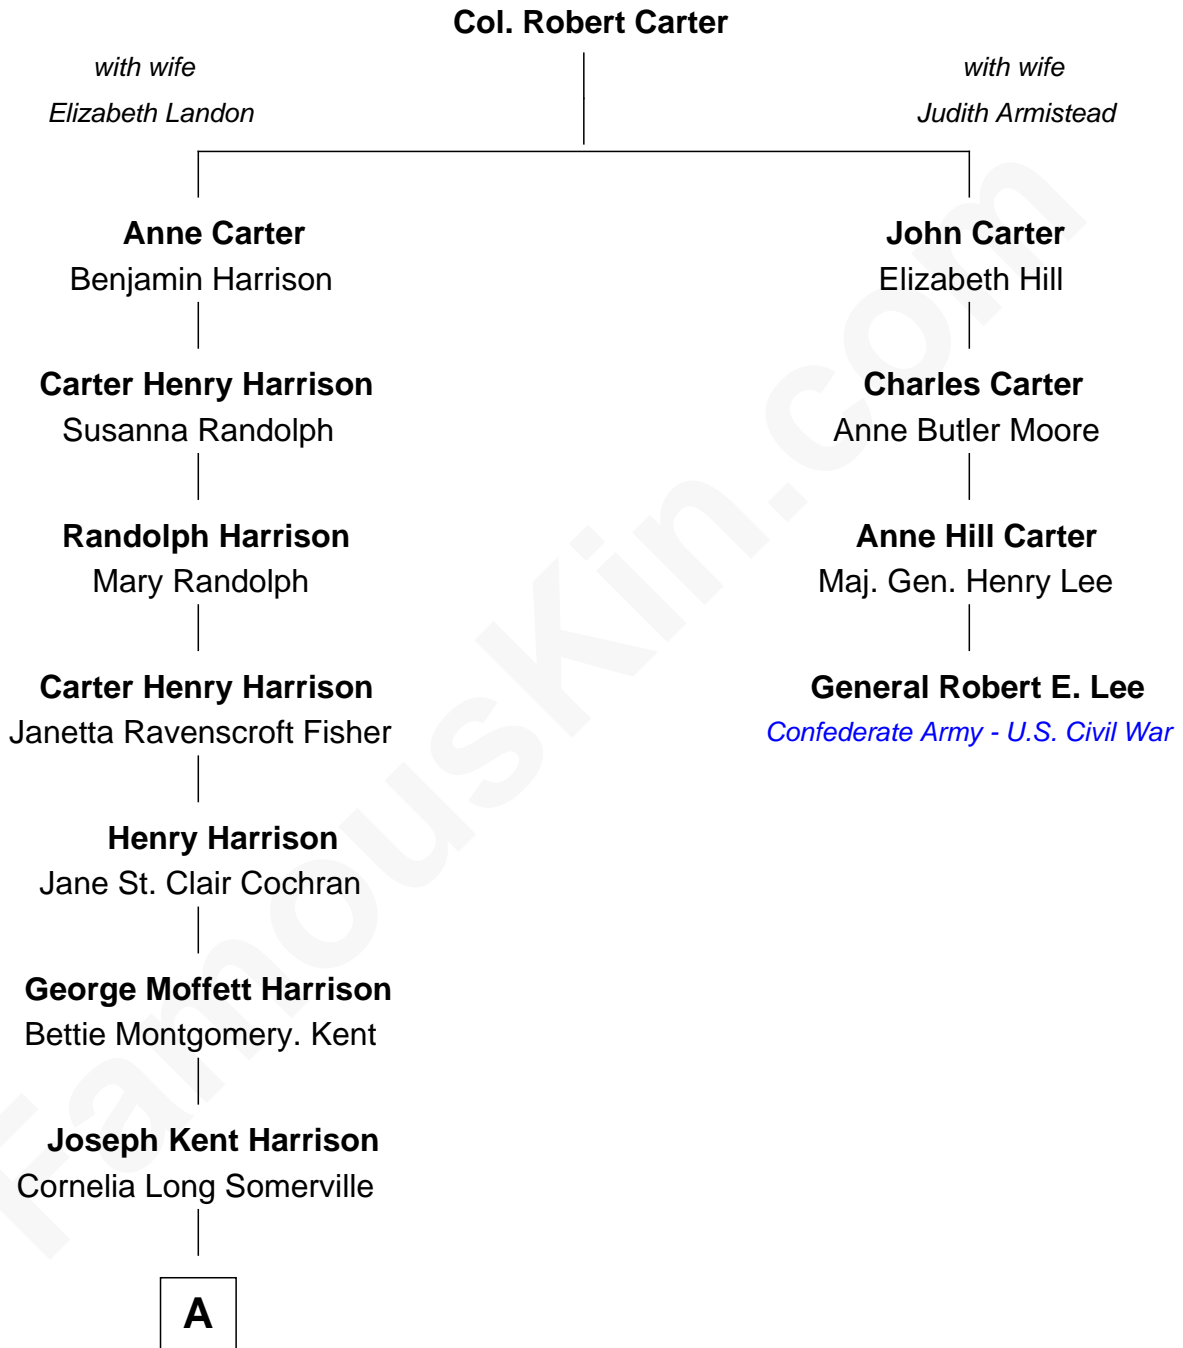

FamousKin.com
Relationship Chart of
Edward Norton
Movie Actor

3rd cousin 6 times removed of
General Robert E. Lee
Confederate Army - U.S. Civil War

A

—
Betty Kent Harrison
Edward Mower Norton

—
Edward Mower Norton
Lydia Robinson Rouse

—
Edward Norton
Movie Actor

FamousKin.com