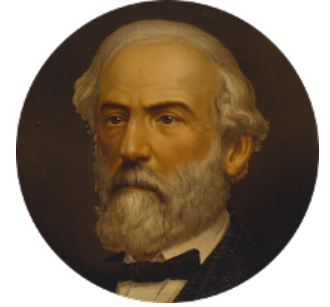

FamousKin.com
Relationship Chart of
Edward Norton
Movie Actor

3rd cousin 6 times removed of
General Robert E. Lee
Confederate Army - U.S. Civil War

A

—
Betty Kent Harrison
Edward Mower Norton

—
Edward Mower Norton
Lydia Robinson Rouse

—
Edward Norton
Movie Actor

FamousKin.com