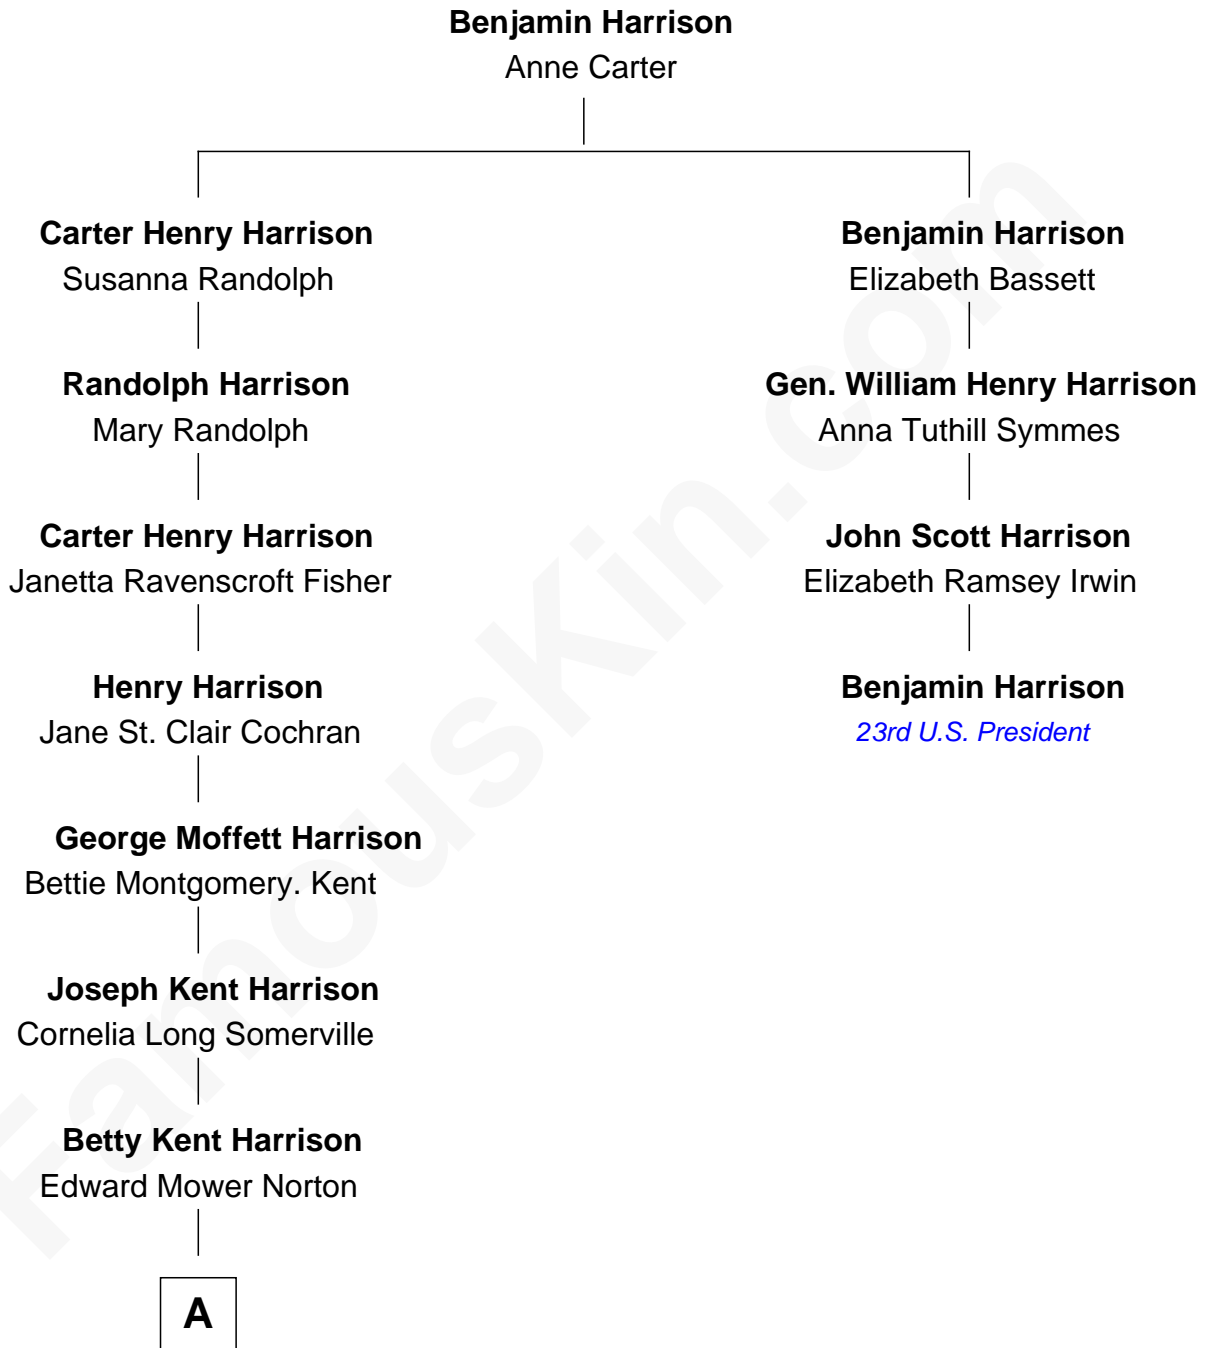

# FamousKin.com Relationship Chart of

**Edward Norton**

*Movie Actor*

3rd cousin 5 times removed of

**Benjamin Harrison**

*23rd U.S. President*

**A**

Edward Mower Norton

Lydia Robinson Rouse

Edward Norton

*Movie Actor*

FamousKin.com