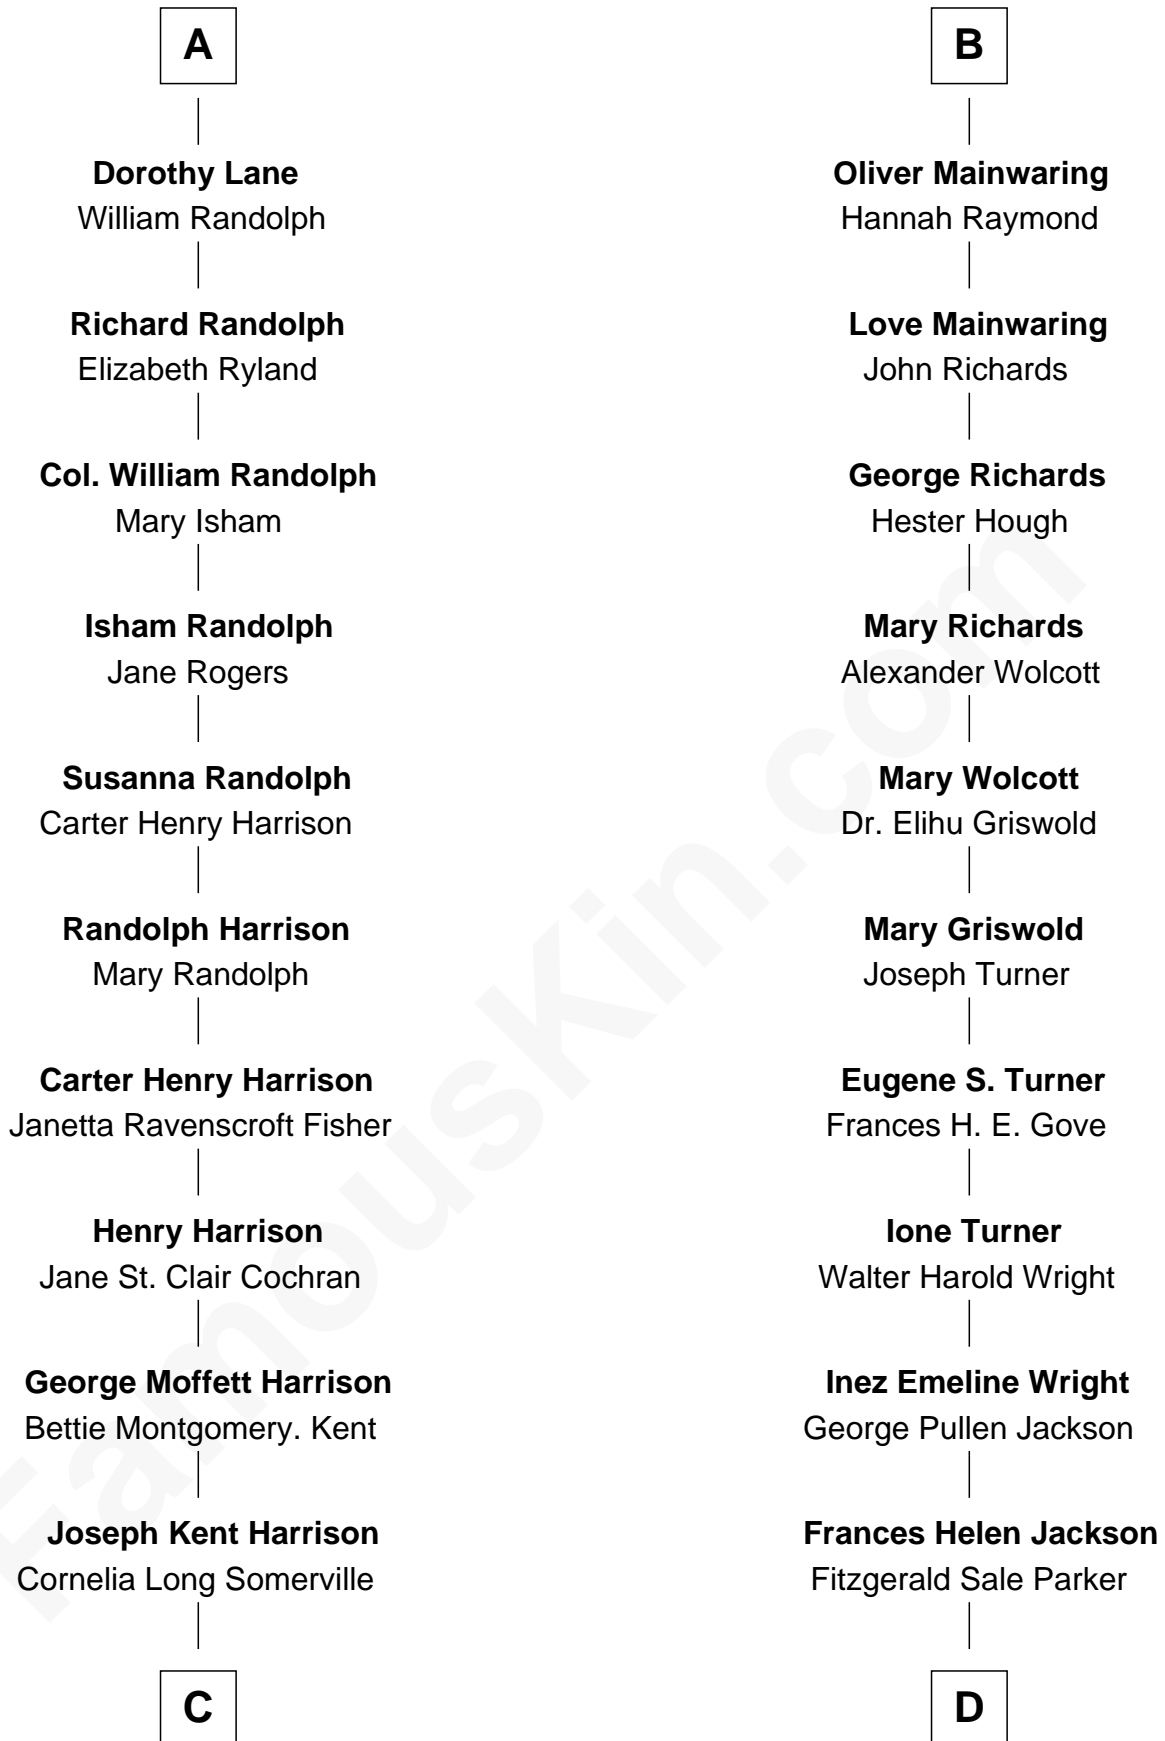

# FamousKin.com Relationship Chart of

**Edward Norton**

*Movie Actor*

18th cousin 1 time removed of

**Ed Helms**

*TV and Movie Actor*

**Elizabeth Fitzalan**

*with husband*  
Sir Thomas Mowbray

**Joan Goushill**

Sir Thomas Stanley

**Sir John Stanley**

Elizabeth Weever

**Margery Stanley**

Sir William Torbock

**Thomas Torbock**

Elizabeth Moore

**William Torbock**

Catherine Gerard

**Margaret Torbock**

Oliver Mainwaring

**Oliver Mainwaring**

Prudence Ashe

**B**

**C**

**Betty Kent Harrison**  
Edward Mower Norton

**Edward Mower Norton**  
Lydia Robinson Rouse

**Edward Norton**  
*Movie Actor*

**D**

**Pamela Ann Parker**  
John A. Helms

**Ed Helms**  
*TV and Movie Actor*