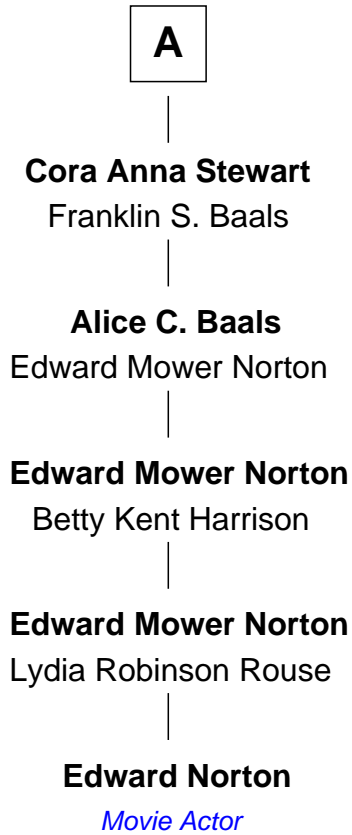

FamousKin.com