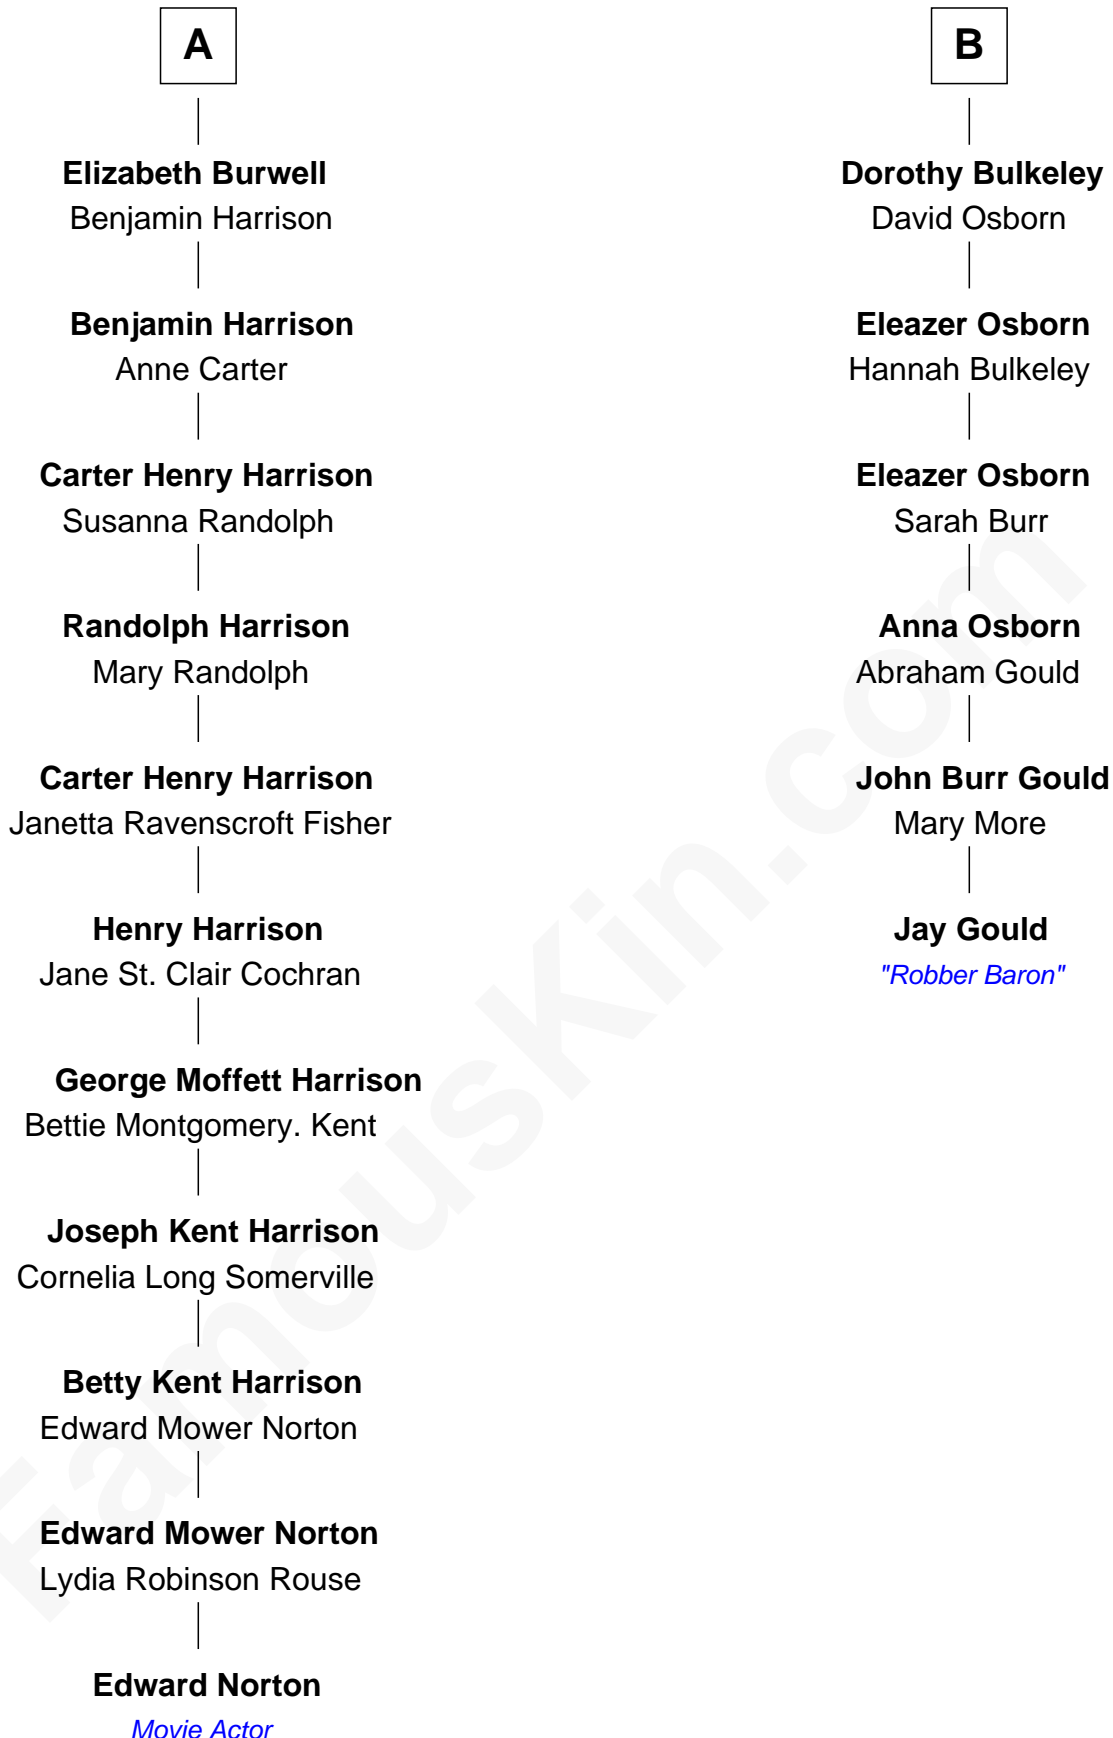

# FamousKin.com Relationship Chart of

**Edward Norton**

*Movie Actor*

12th cousin 5 times removed of

**Jay Gould**

*American Railroad "Robber Baron"*

Edward Norton photo by [David Shankbone](#) (CC BY 3.0)