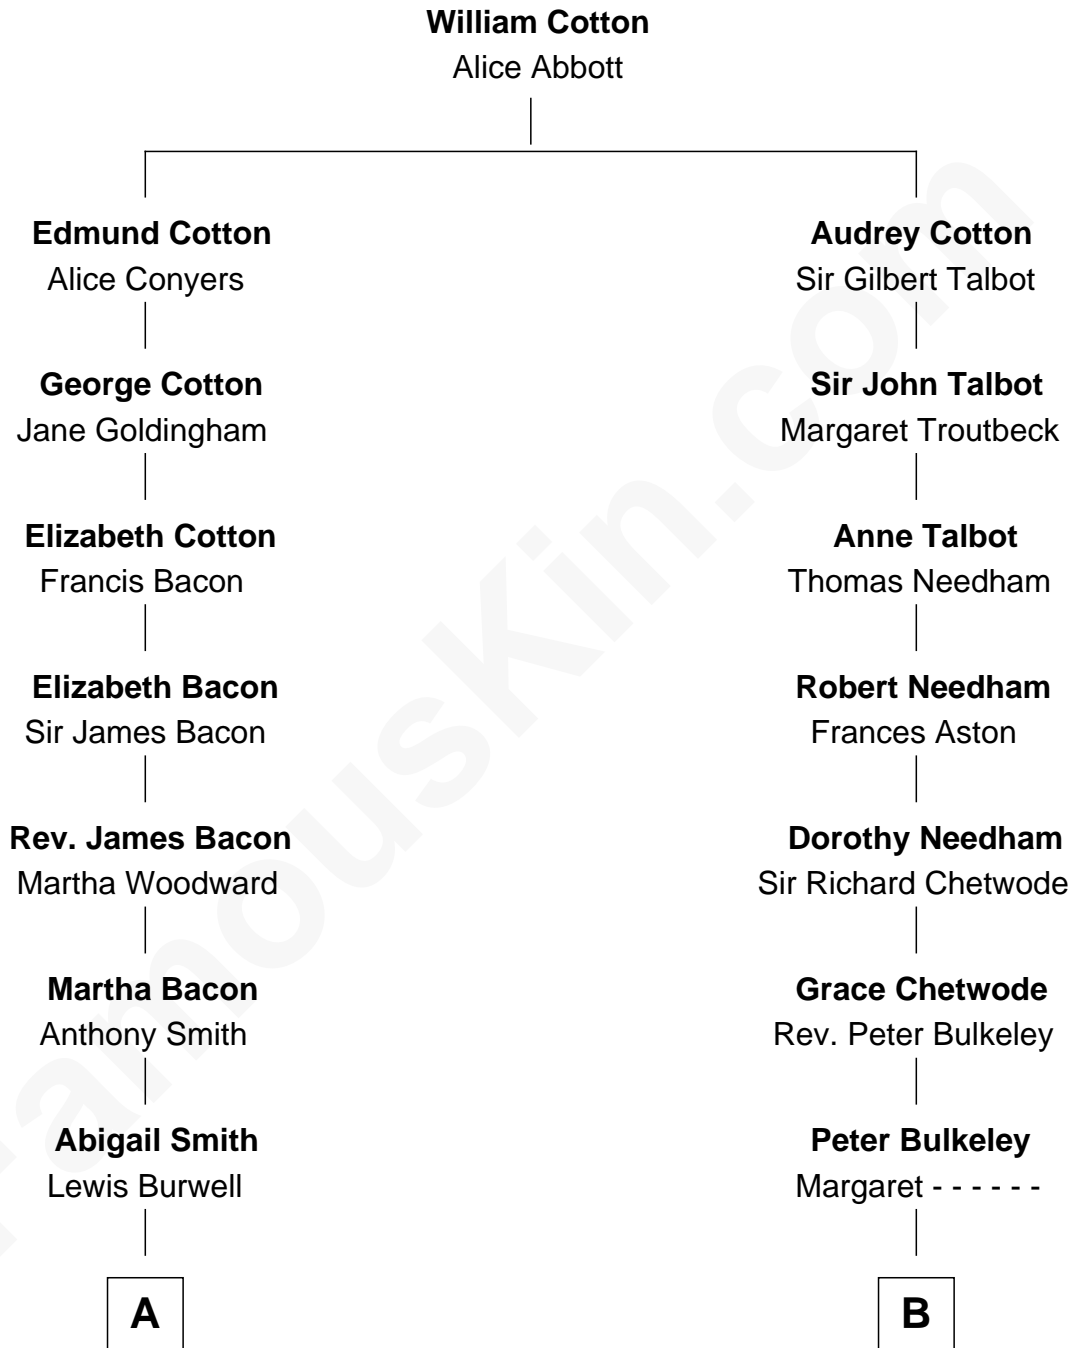

# FamousKin.com Relationship Chart of

**Edward Norton**

*Movie Actor*

12th cousin 5 times removed of

**Jay Gould**

*American Railroad "Robber Baron"*

Edward Norton photo by [David Shankbone](#) (CC BY 3.0)