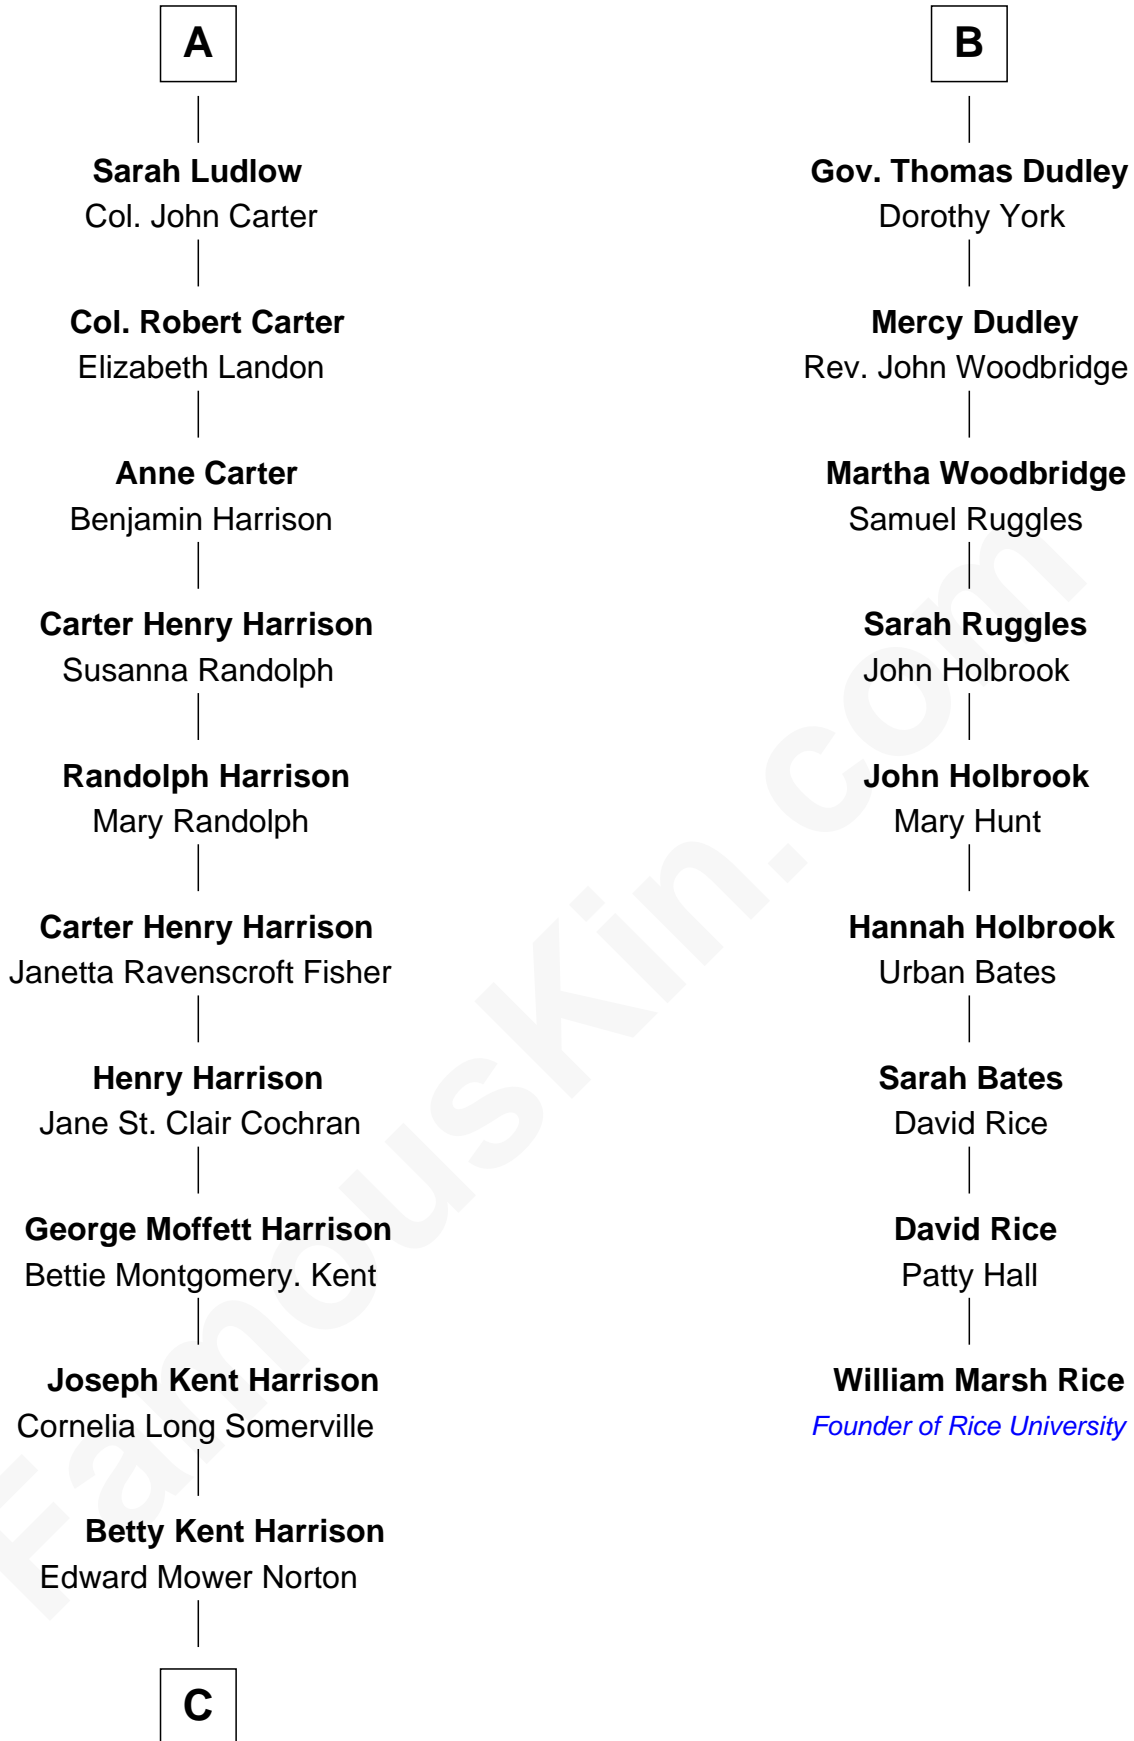

# FamousKin.com Relationship Chart of

**Edward Norton**

*Movie Actor*

15th cousin 3 times removed of

**William Marsh Rice**

*Founder of Rice University*

**Sir Walter Blount**

Sancha de Ayala

**Sir Thomas Blount**

Margaret de Gresley

**Sir Walter Blount**

Helena Byron

**Sir William Blount**

Margaret Echyngham

**Elizabeth Blount**

Sir Andrews de Windsor

Sir John Sutton

**Sir John Sutton**

Elizabeth Berkeley

**Sir Edmund Sutton**

Joyce Tiptoft

**Sir Edward Sutton**

Cecily Willoughby

**Sir John Sutton**

Cecily Grey

**Sir Henry Dudley**

- - - - - Ashton

*Probable*

**Roger Dudley**

Susanna Thorne

**B**

C