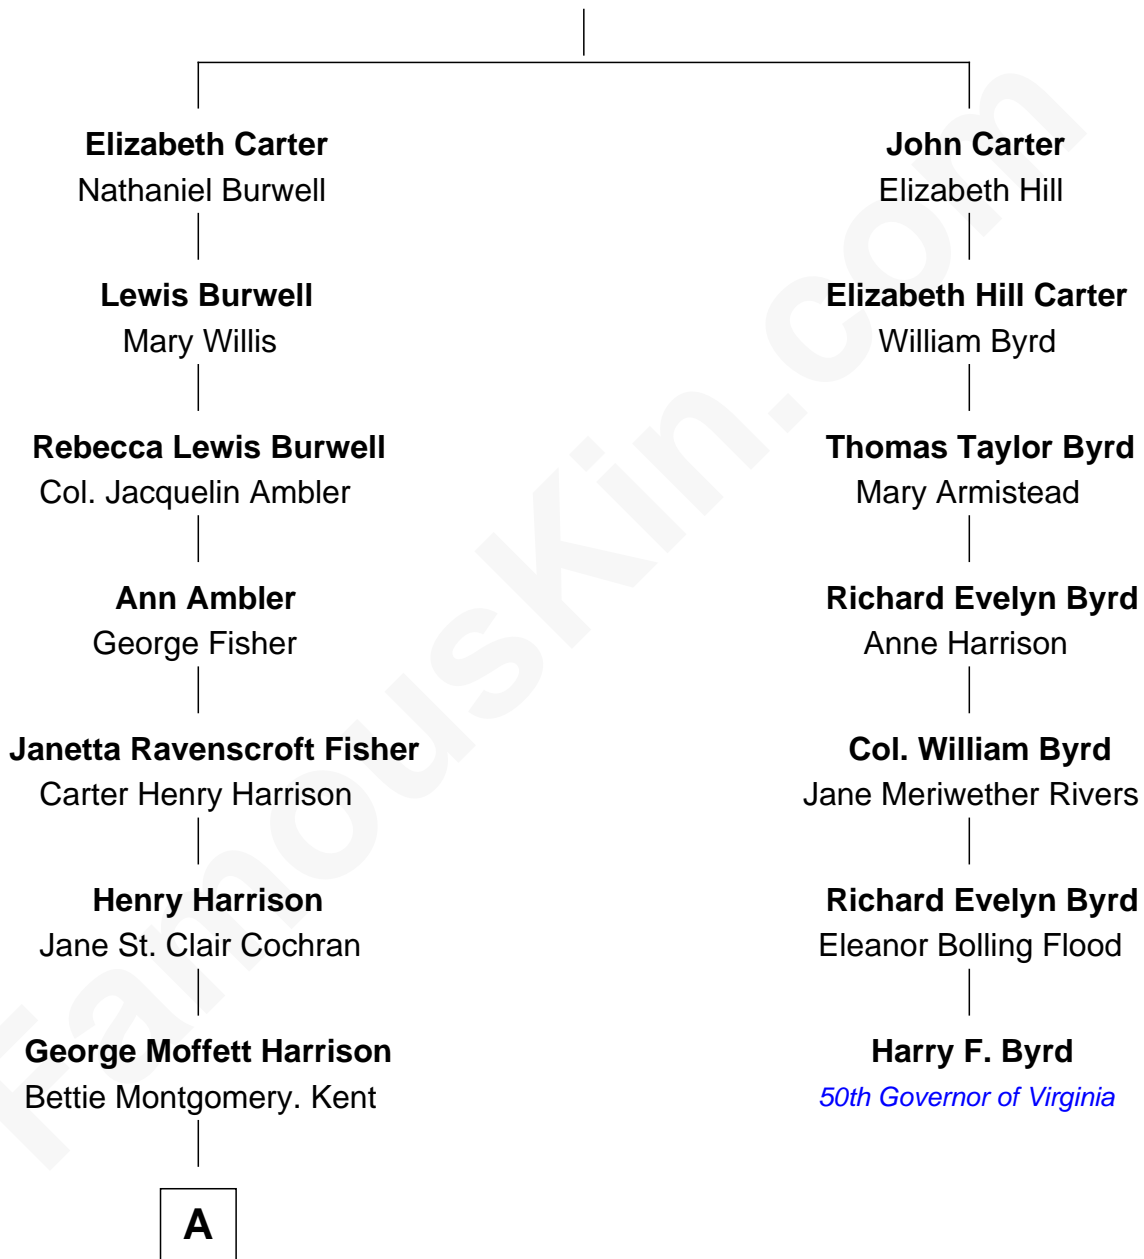

# FamousKin.com Relationship Chart of

**Edward Norton**

*Movie Actor*

6th cousin 4 times removed of

**Harry F. Byrd**

*50th Governor of Virginia*

**Judith Armistead**

Col. Robert Carter

**A**

—  
**Joseph Kent Harrison**  
Cornelia Long Somerville

—  
**Betty Kent Harrison**  
Edward Mower Norton

—  
**Edward Mower Norton**  
Lydia Robinson Rouse

—  
**Edward Norton**  
*Movie Actor*