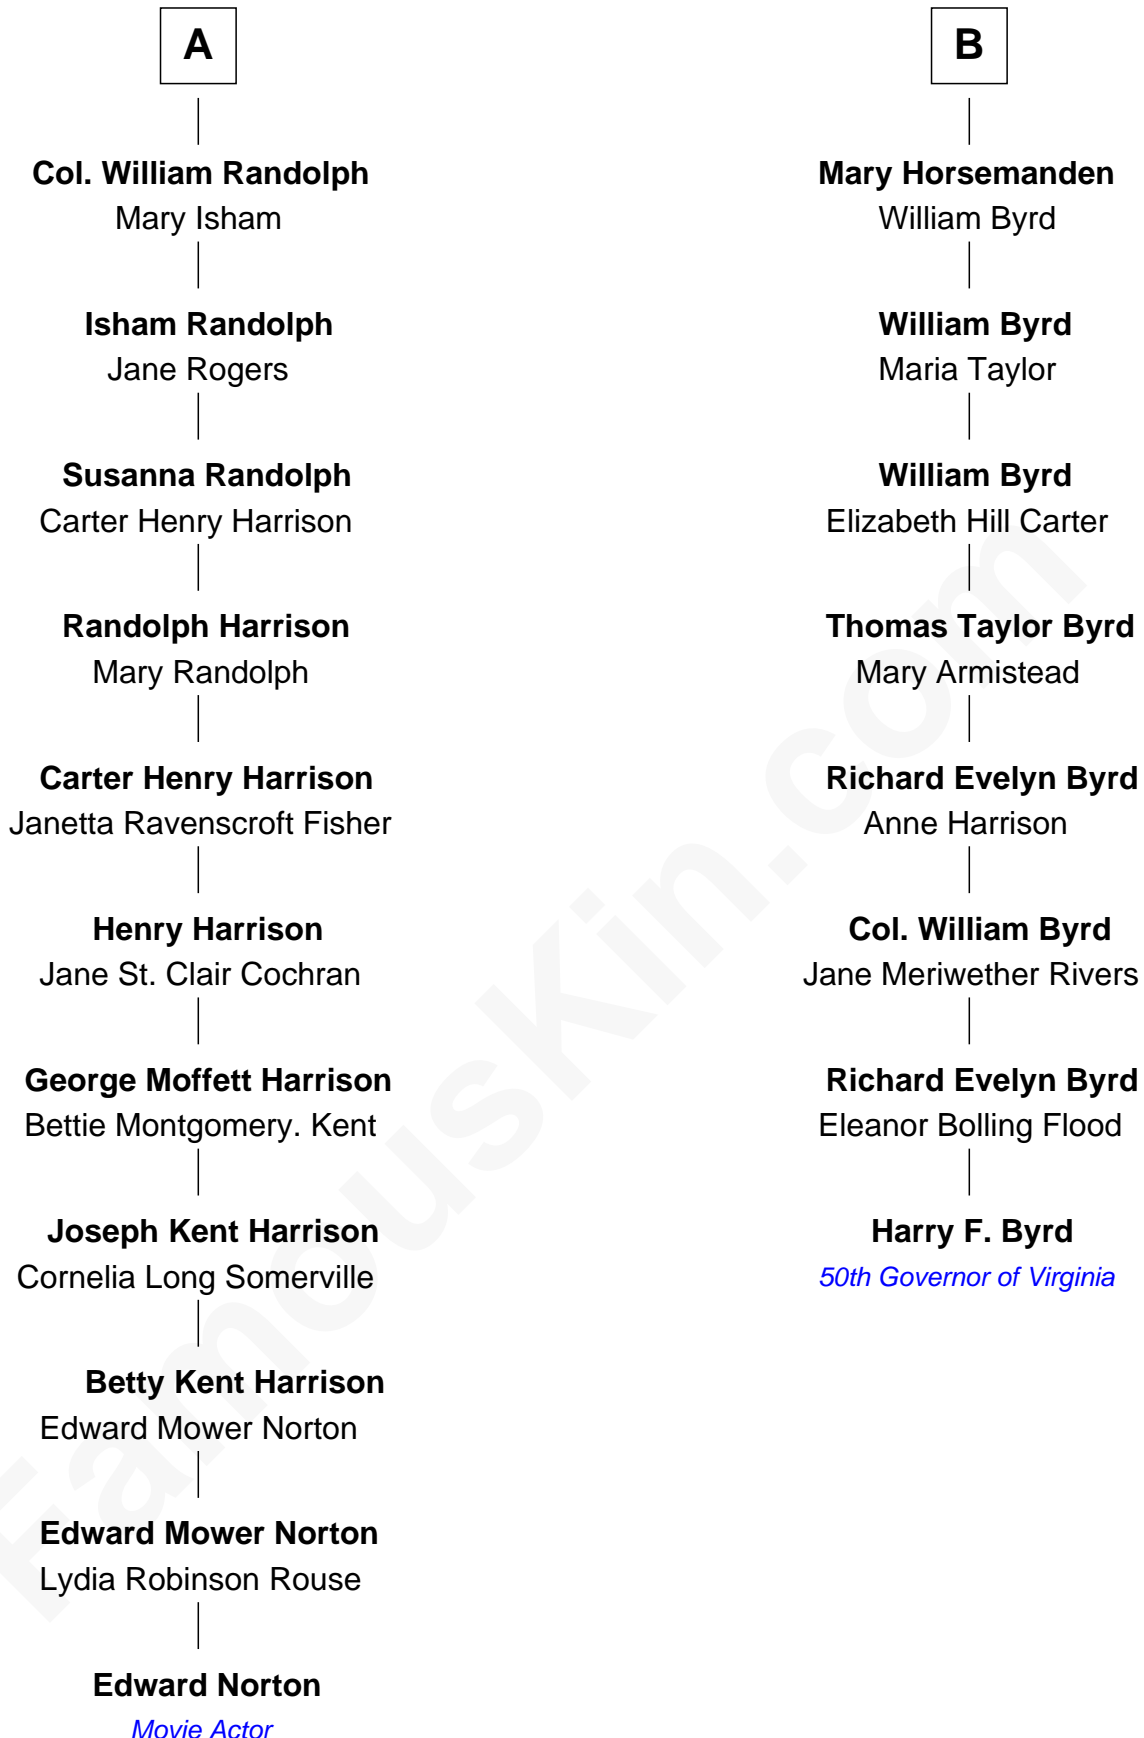

FamousKin.com Relationship Chart of

Edward Norton

Movie Actor

14th cousin 3 times removed of

Harry F. Byrd

50th Governor of Virginia

Sir Edward Neville

*with wife
Katherine Howard*

Mary Stafford

Frances Tanfield

Bridget Cave

Ursula Neville

Sir Warham St. Leger

Anne Tanfield

Clement Vincent

Sir Anthony St. Leger

Mary Scott

Elizabeth Vincent

Richard Lane

Sir Warham St. Leger

Mary Hayward

Dorothy Lane

William Randolph

Ursula St. Leger

Daniel Horsemanden

Richard Randolph

Elizabeth Ryland

Col. Warham Horsemanden

Susanna Beeching

A

B

Edward Norton photo by [David Shankbone](#) (CC BY 3.0)