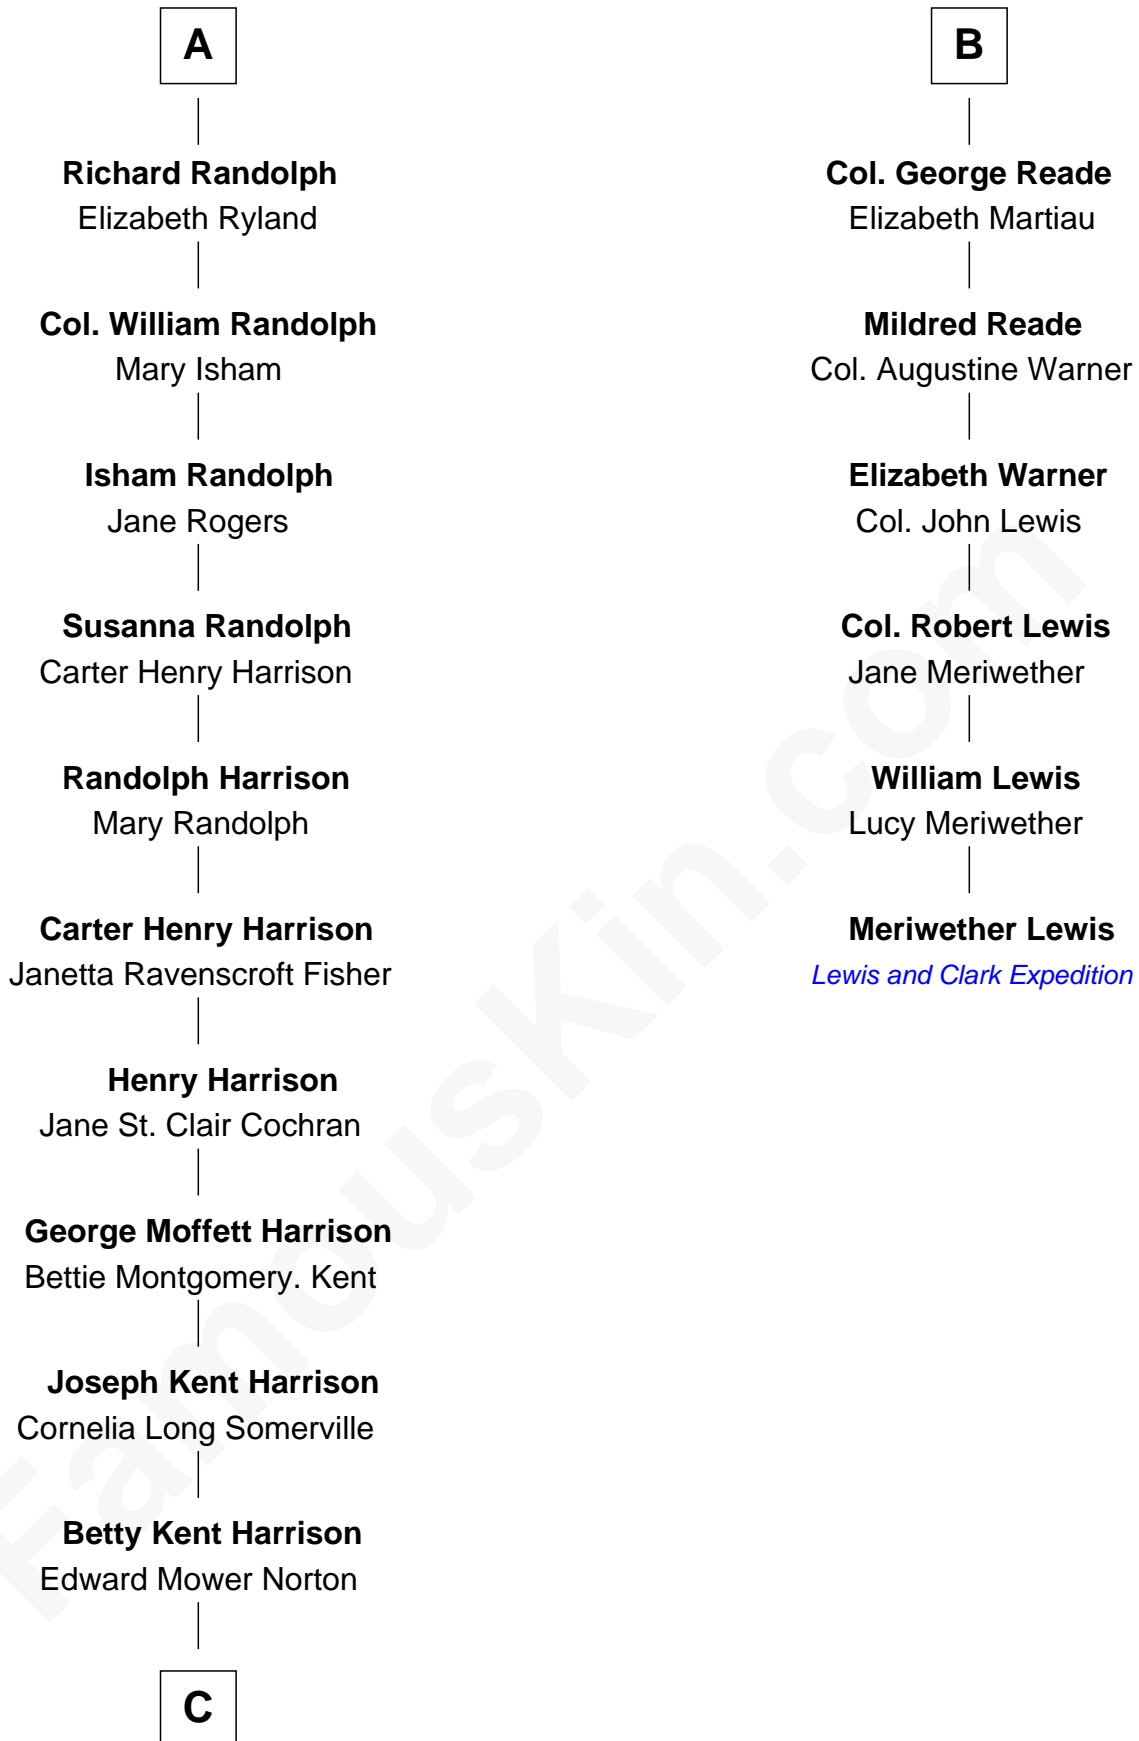

# FamousKin.com Relationship Chart of

**Edward Norton**

*Movie Actor*

12th cousin 6 times removed of

**Meriwether Lewis**

*Lewis and Clark Expedition*

**Sir Ralph Neville**

Joan Beaufort

**Anne Tanfield**

Clement Vincent

**Elizabeth Vincent**

Richard Lane

**Dorothy Lane**

William Randolph

**A**

**Eleanor Neville**

Sir Henry Percy

**Sir Henry Percy**

Eleanor Poynings

**Margaret Percy**

Sir William Gascoigne

**Elizabeth Gascoigne**

Sir George Talboys

**Anne Talboys**

Sir Edward Dymoke

**Frances Dymoke**

Sir Thomas Windebank

**Mildred Windebank**

Robert Reade

**B**

**C**

**Edward Mower Norton**  
Lydia Robinson Rouse