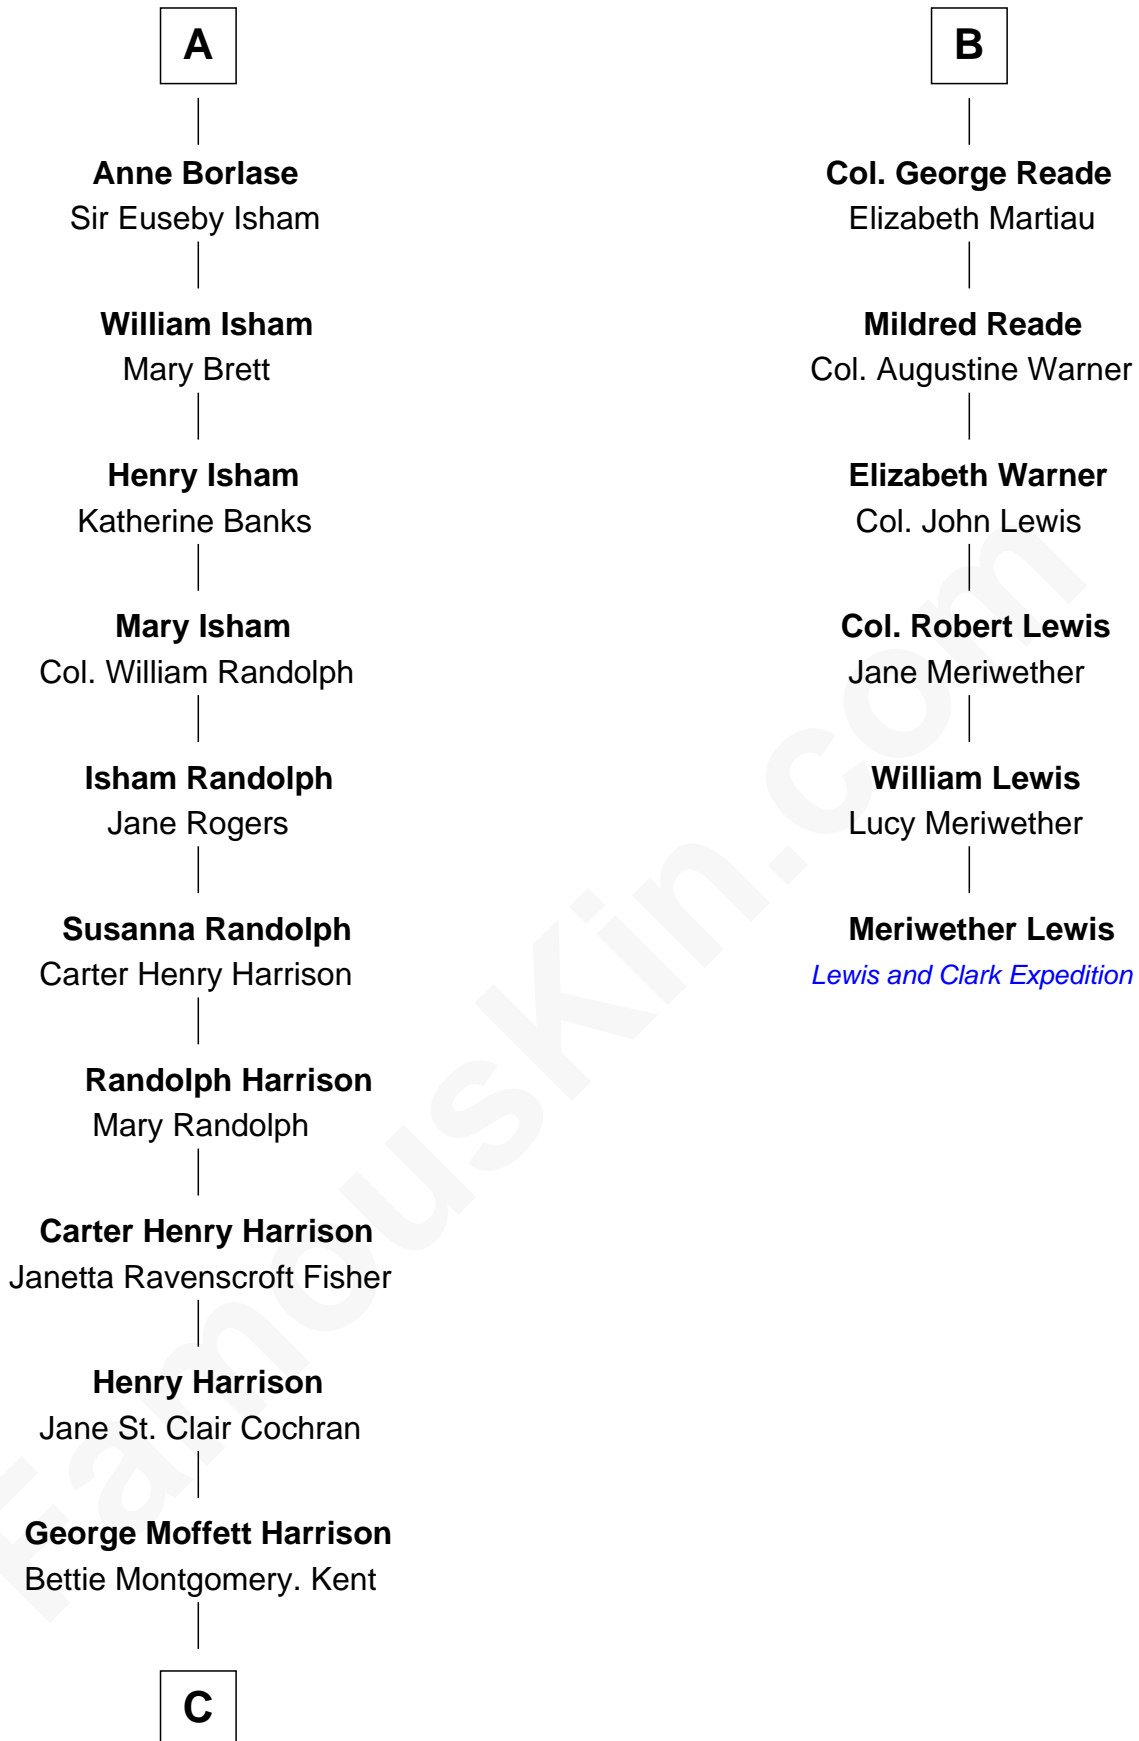

# FamousKin.com Relationship Chart of

**Edward Norton**

*Movie Actor*

12th cousin 8 times removed of

**Meriwether Lewis**

*Lewis and Clark Expedition*

**C**

—  
**Joseph Kent Harrison**  
Cornelia Long Somerville

—  
**Betty Kent Harrison**  
Edward Mower Norton

—  
**Edward Mower Norton**  
Lydia Robinson Rouse

—  
**Edward Norton**  
*Movie Actor*

FamousKin.com