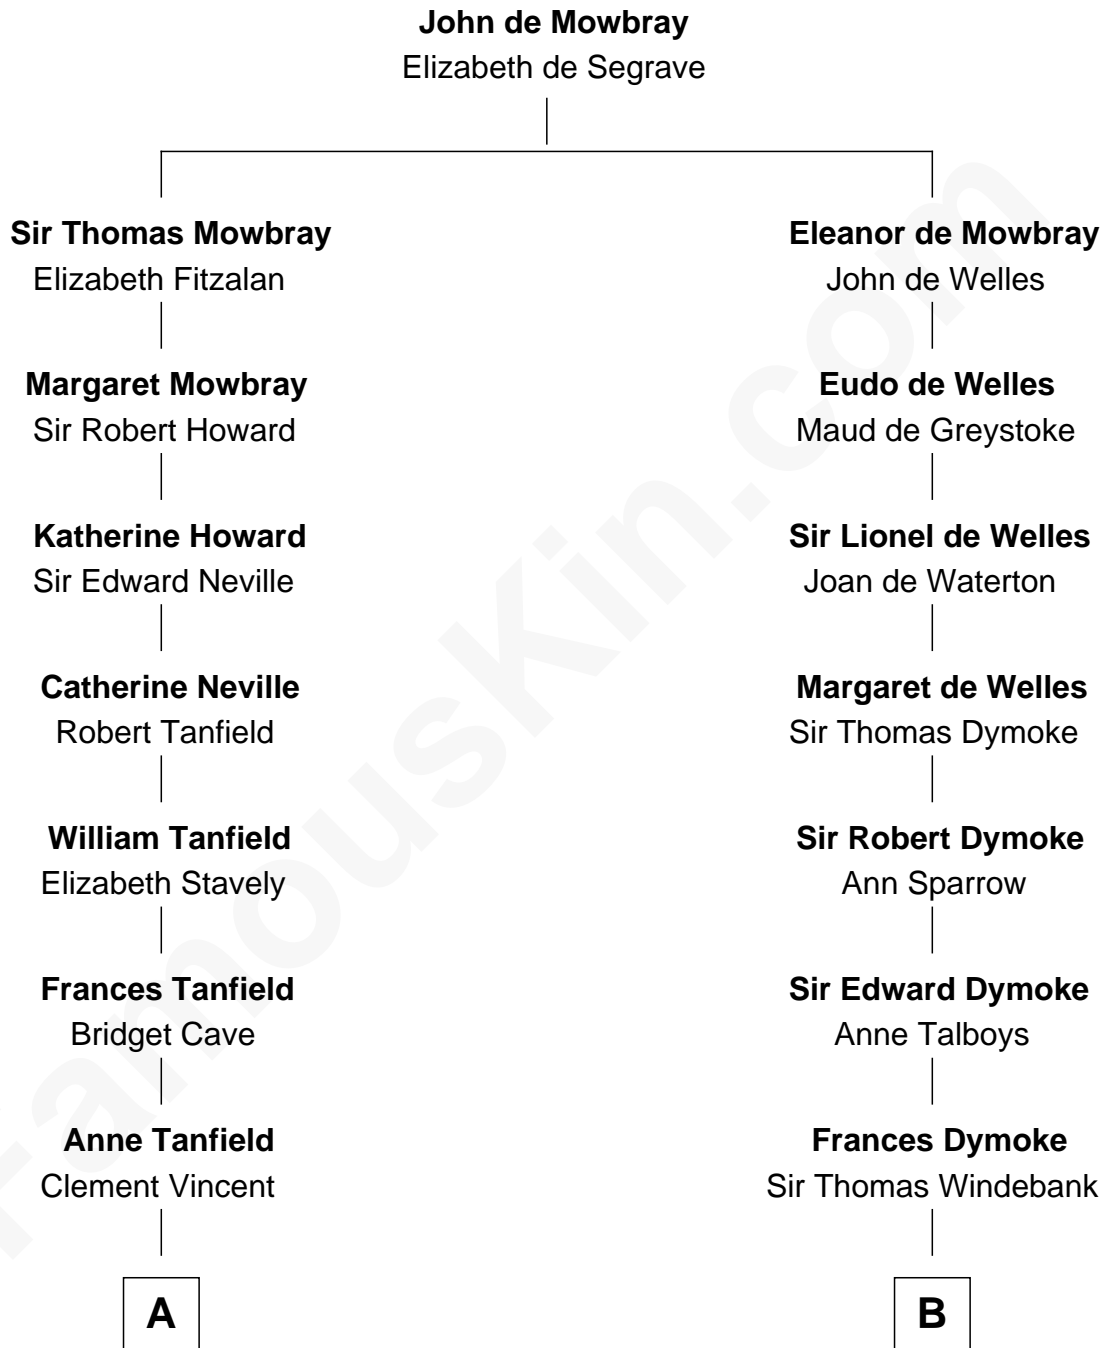

# FamousKin.com Relationship Chart of

**Edward Norton**

*Movie Actor*

13th cousin 7 times removed of

**Meriwether Lewis**

*Lewis and Clark Expedition*

**C**

—  
**Joseph Kent Harrison**  
Cornelia Long Somerville

—  
**Betty Kent Harrison**  
Edward Mower Norton

—  
**Edward Mower Norton**  
Lydia Robinson Rouse

—  
**Edward Norton**  
*Movie Actor*

FamousKin.com