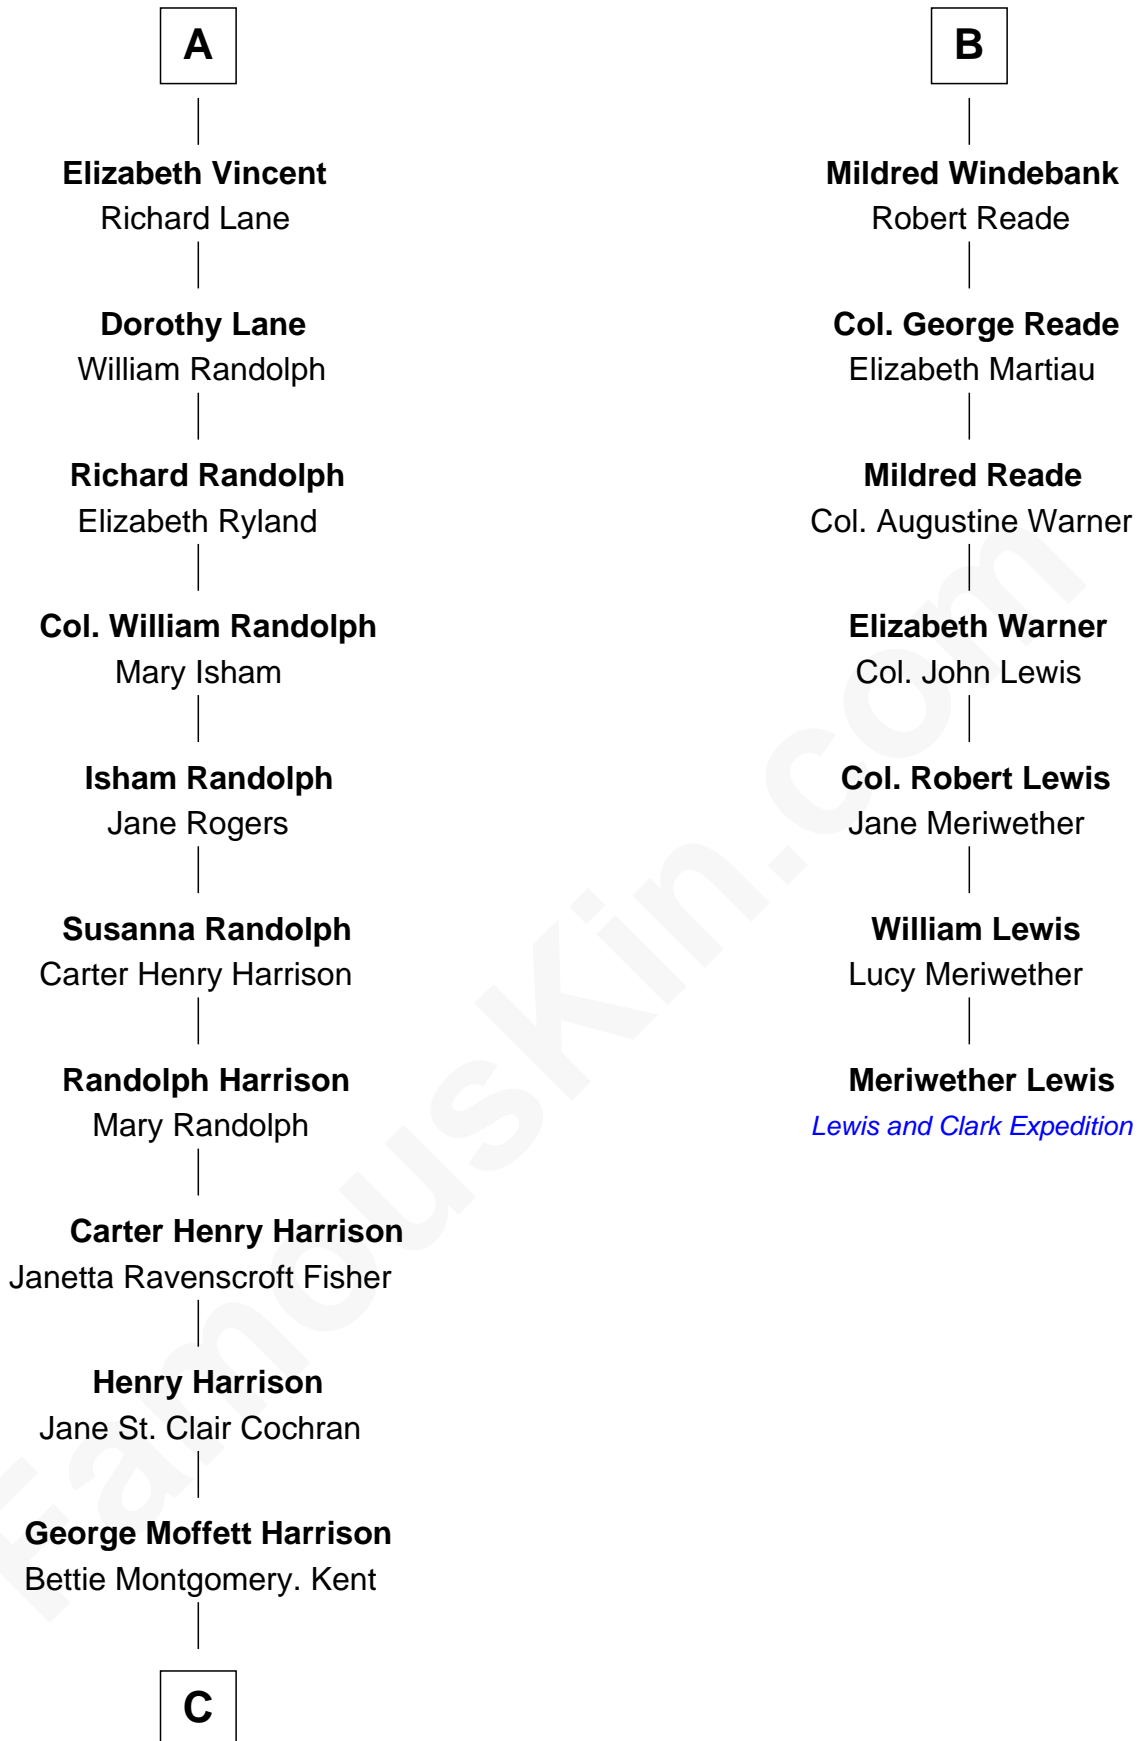

# FamousKin.com Relationship Chart of

**Edward Norton**

*Movie Actor*

13th cousin 7 times removed of

**Meriwether Lewis**

*Lewis and Clark Expedition*

**C**

—  
**Joseph Kent Harrison**  
Cornelia Long Somerville

—  
**Betty Kent Harrison**  
Edward Mower Norton

—  
**Edward Mower Norton**  
Lydia Robinson Rouse

—  
**Edward Norton**  
*Movie Actor*

FamousKin.com