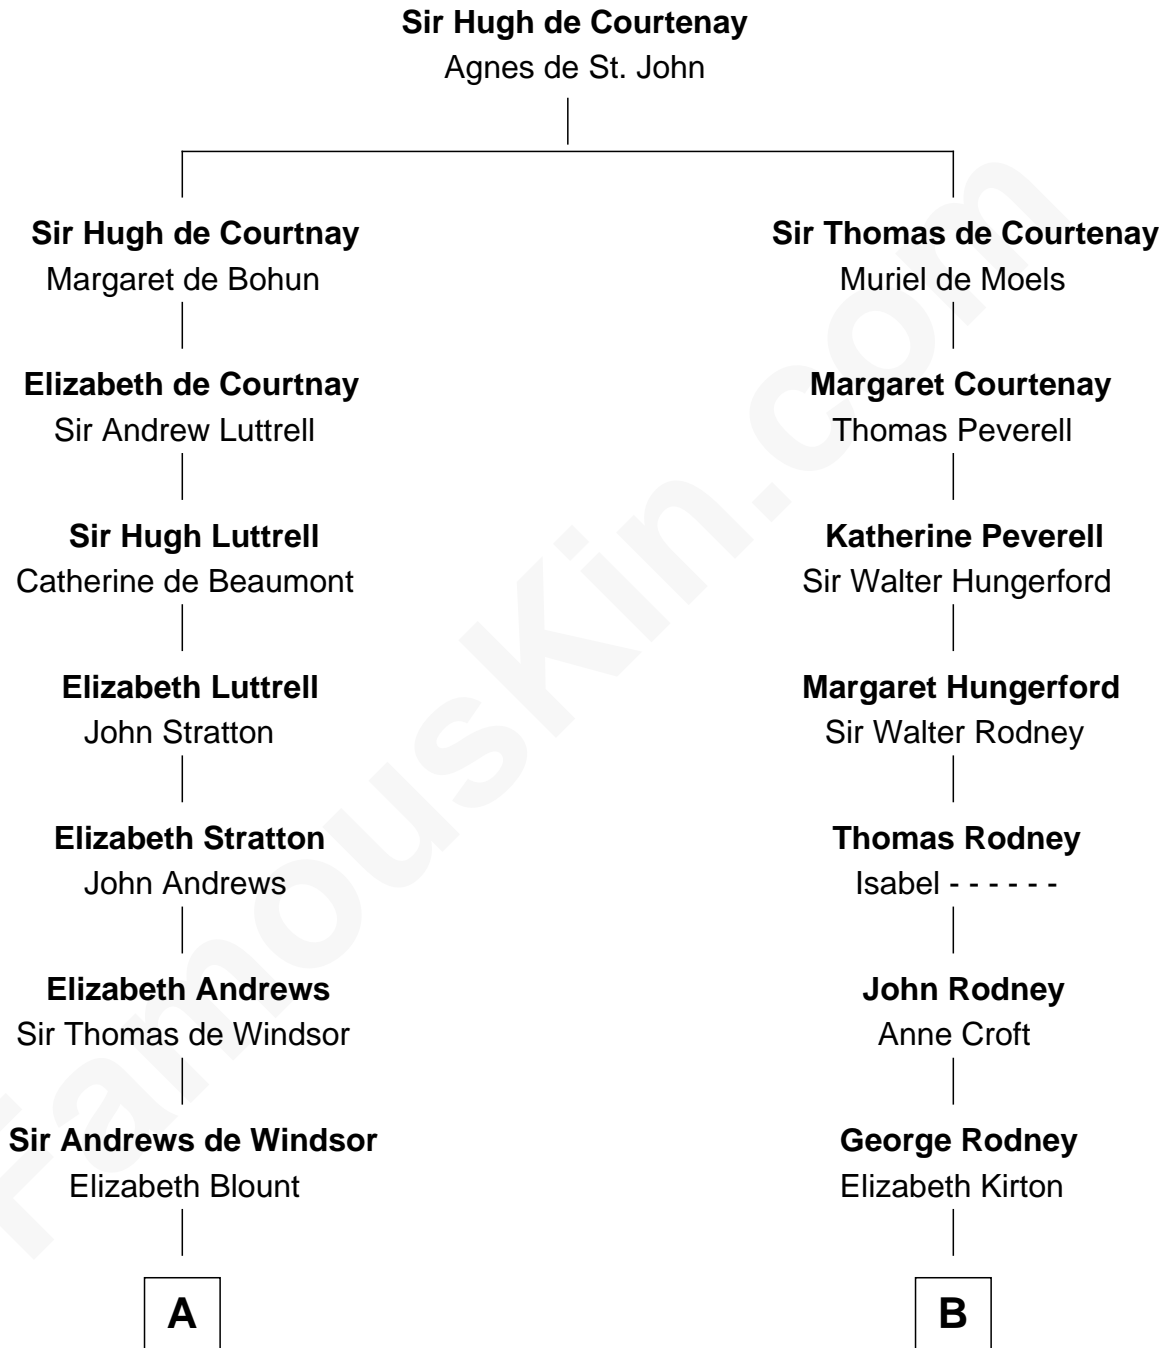

FamousKin.com
Relationship Chart of
Edward Norton
Movie Actor

16th cousin 5 times removed of

Lytton Strachey
Author and Co-Founder of Bloomsbury Group

C

George Moffett Harrison

Bettie Montgomery. Kent

Joseph Kent Harrison

Cornelia Long Somerville

Betty Kent Harrison

Edward Mower Norton

Edward Mower Norton

Lydia Robinson Rouse

Edward Norton

Movie Actor