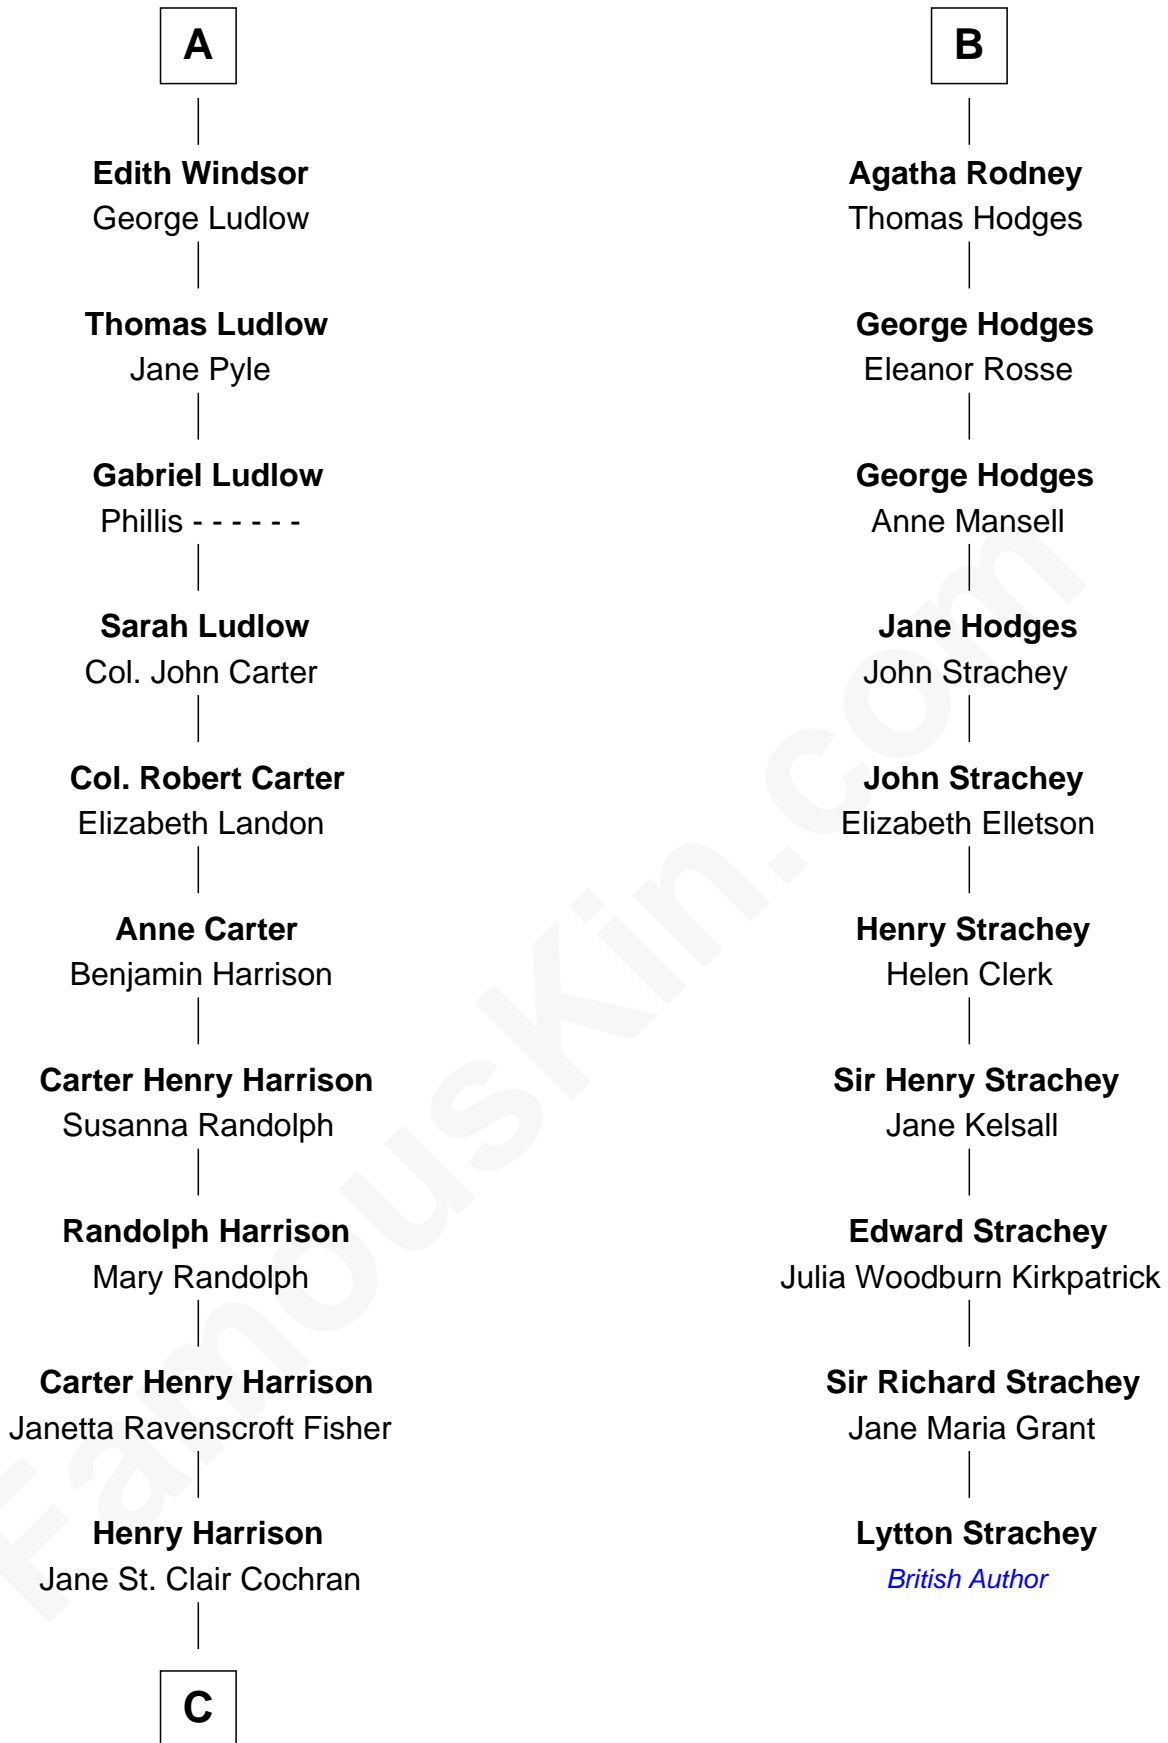

FamousKin.com
Relationship Chart of
Edward Norton
Movie Actor

16th cousin 5 times removed of

Lytton Strachey
Author and Co-Founder of Bloomsbury Group

C

George Moffett Harrison

Bettie Montgomery. Kent

Joseph Kent Harrison

Cornelia Long Somerville

Betty Kent Harrison

Edward Mower Norton

Edward Mower Norton

Lydia Robinson Rouse

Edward Norton

Movie Actor