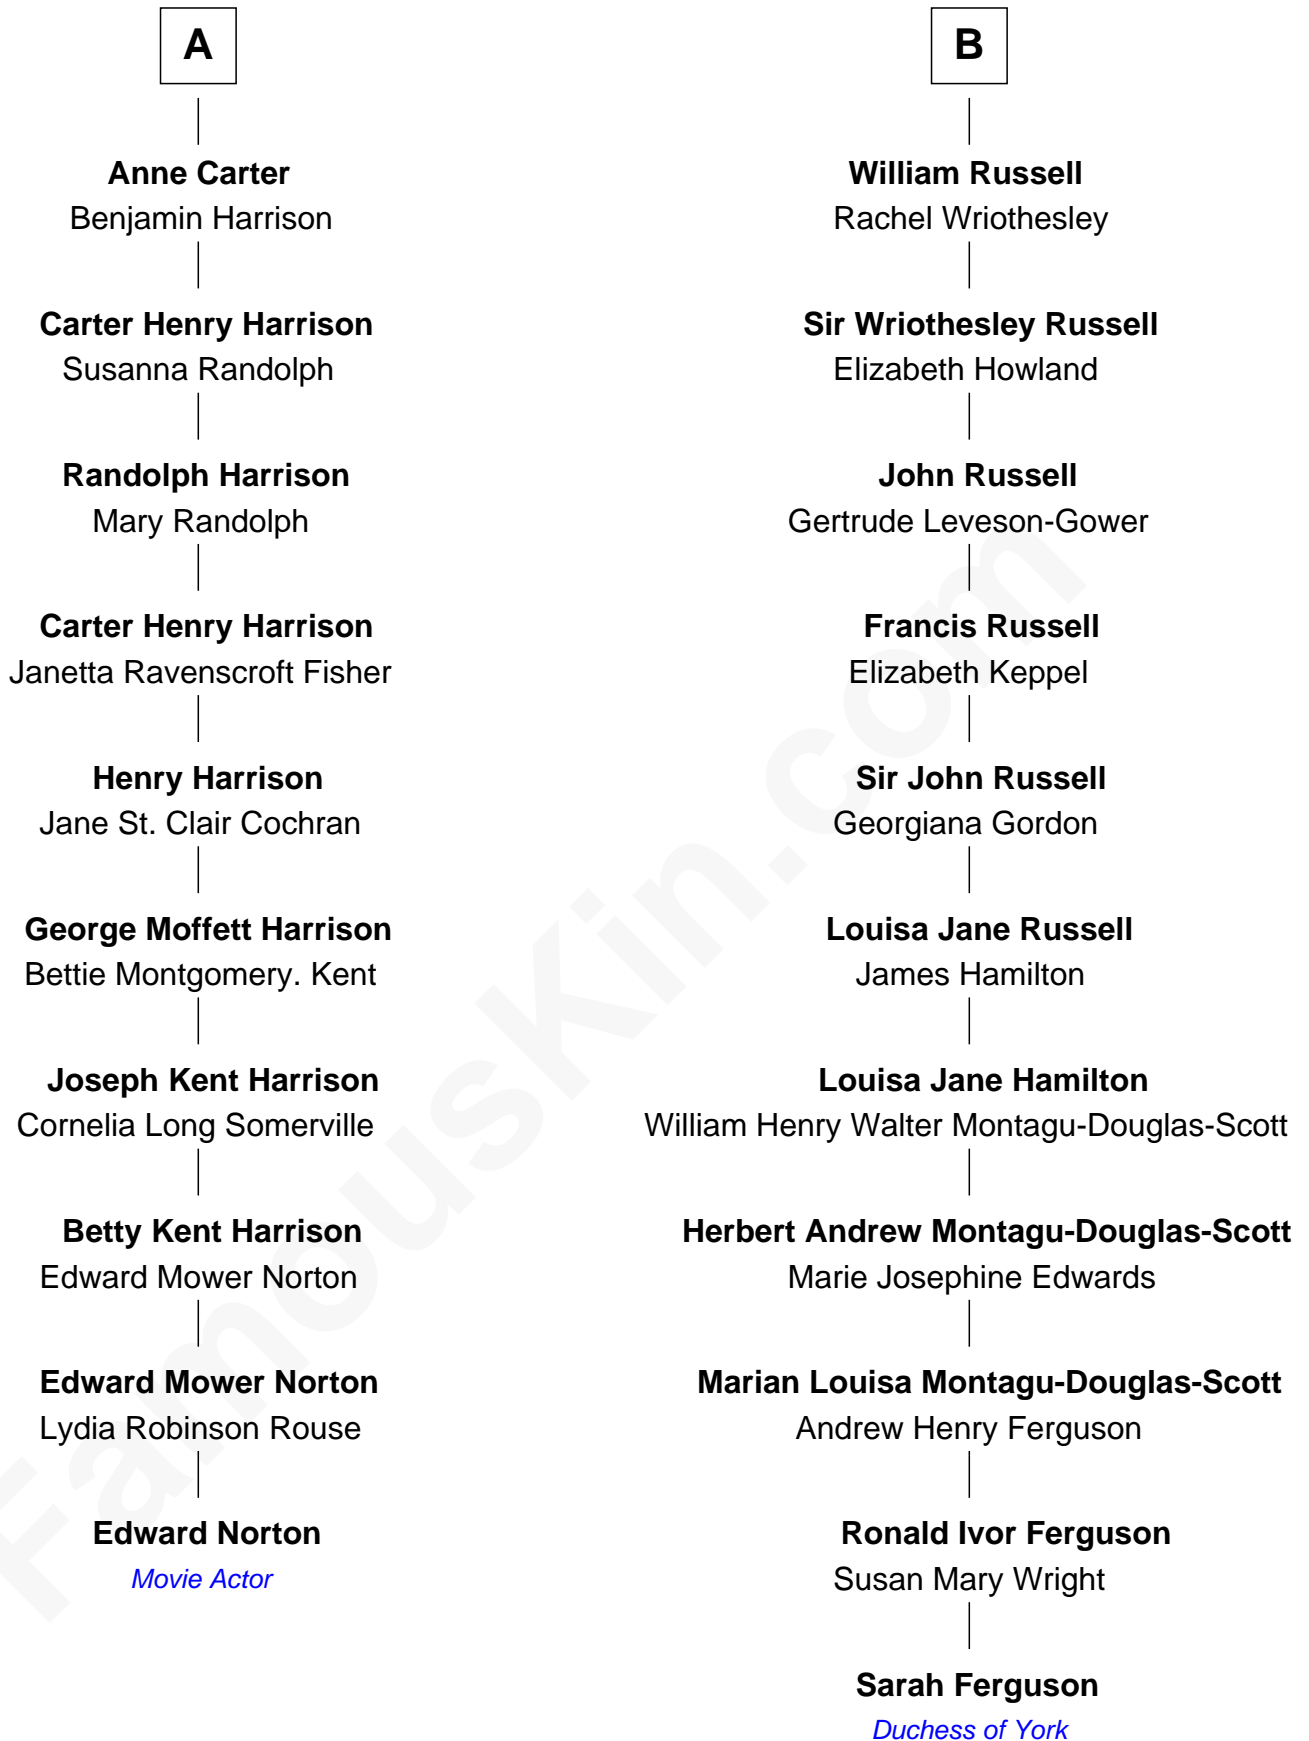

# FamousKin.com Relationship Chart of

**Edward Norton**

*Movie Actor*

16th cousin 1 time removed of

**Sarah Ferguson**

*Duchess of York*

**John Andrews**  
Elizabeth Stratton

**Elizabeth Andrews**  
Sir Thomas de Windsor

**A**

**Anne Andrews**  
Sir John Sulliard

**Elizabeth Sulliard**  
Sir Edward Baynton

**Bridget Baynton**  
Sir James Stumpe

**Elizabeth Stumpe**  
Sir Henry Knyvet

**Catherine Knyvet**  
Thomas Howard

**Frances Howard**  
Sir Robert Carr

**Anne Carr**  
Sir William Russell

**B**

Edward Norton photo by [David Shankbone](#) (CC BY 3.0)

Sarah Ferguson photo by [Norbert Aepli](#) (CC BY 3.0)