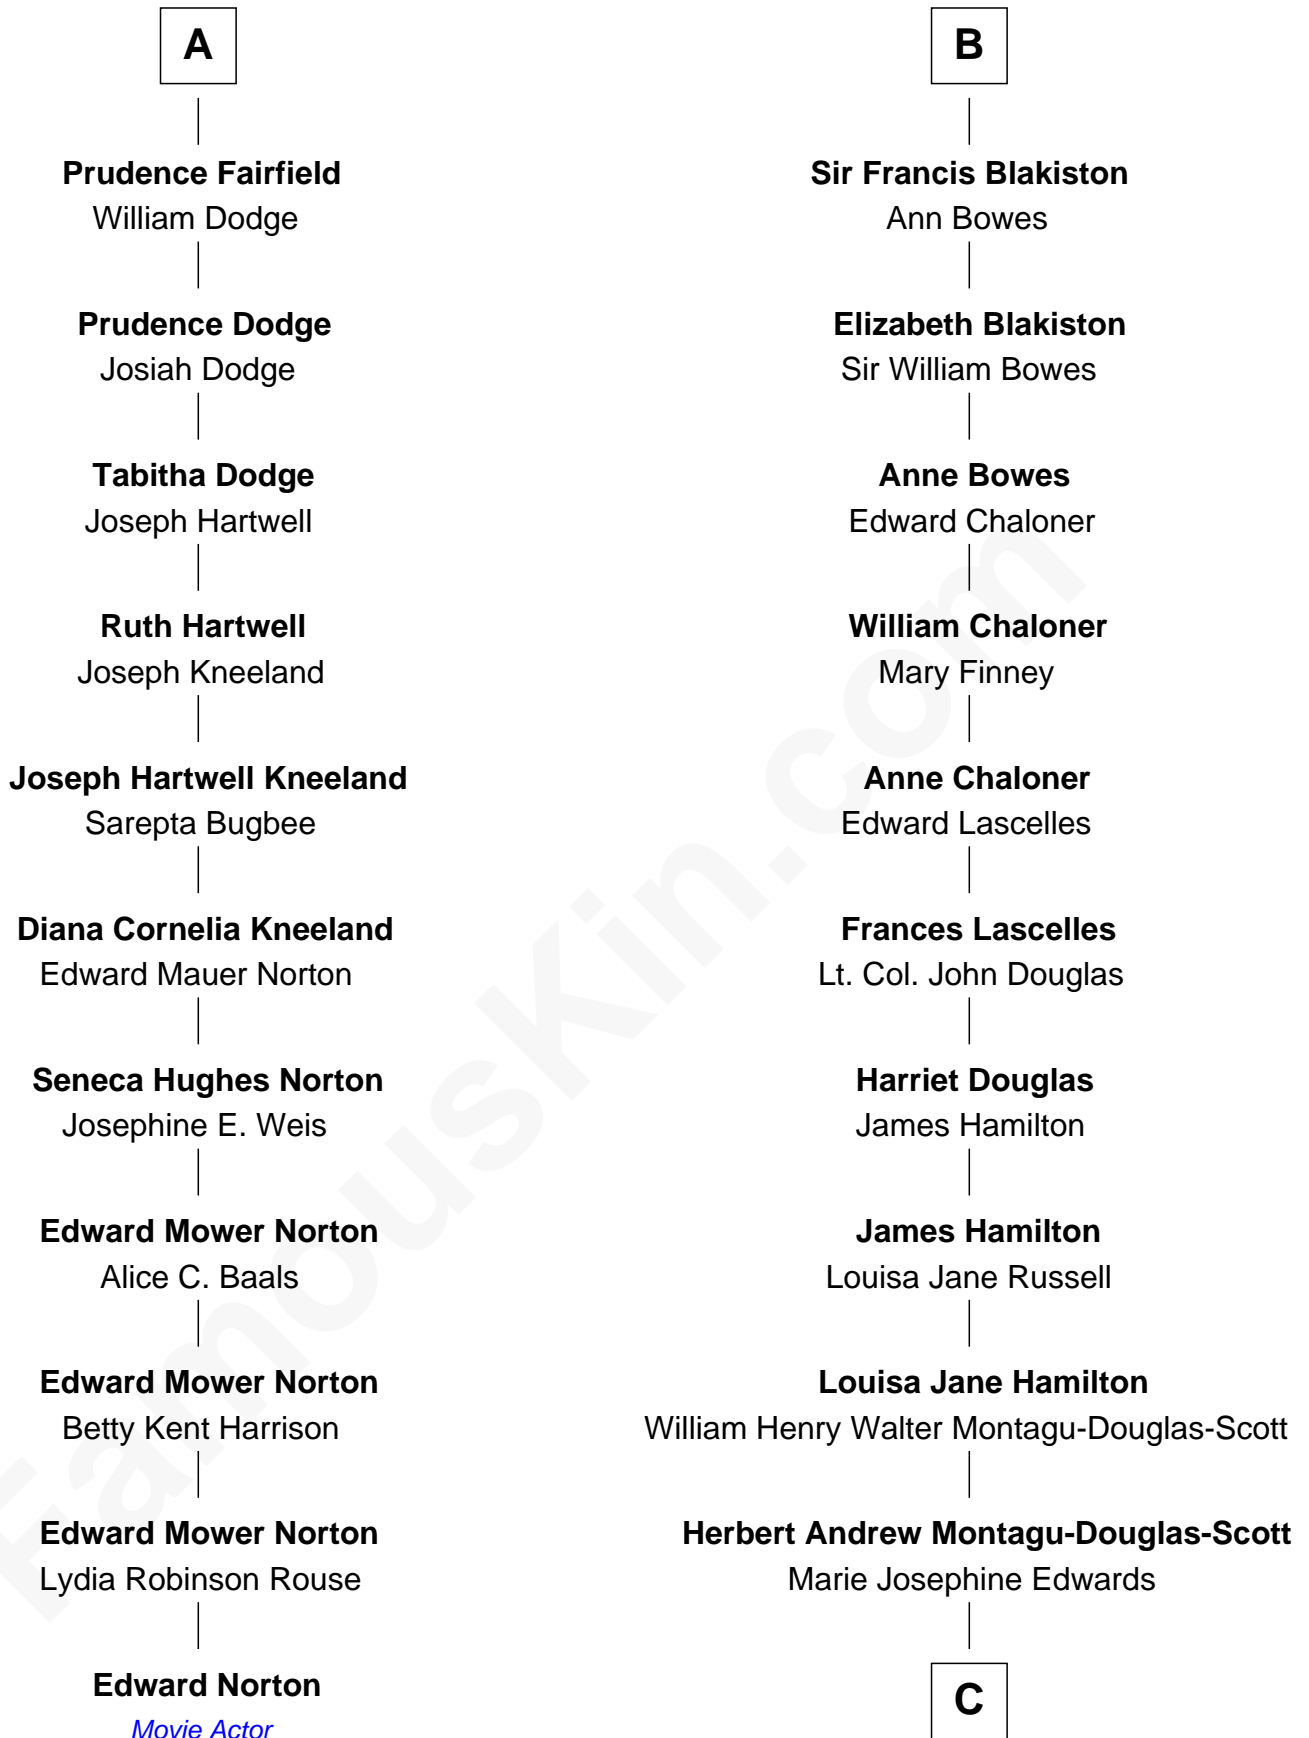

# FamousKin.com Relationship Chart of

**Edward Norton**

*Movie Actor*

17th cousin 2 times removed of

**Sarah Ferguson**

*Duchess of York*

**Sir John Hastings**

Anne Morley

C

**Marian Louisa Montagu-Douglas-Scott**

Andrew Henry Ferguson

**Ronald Ivor Ferguson**

Susan Mary Wright

**Sarah Ferguson**

*Duchess of York*

FamousKin.com