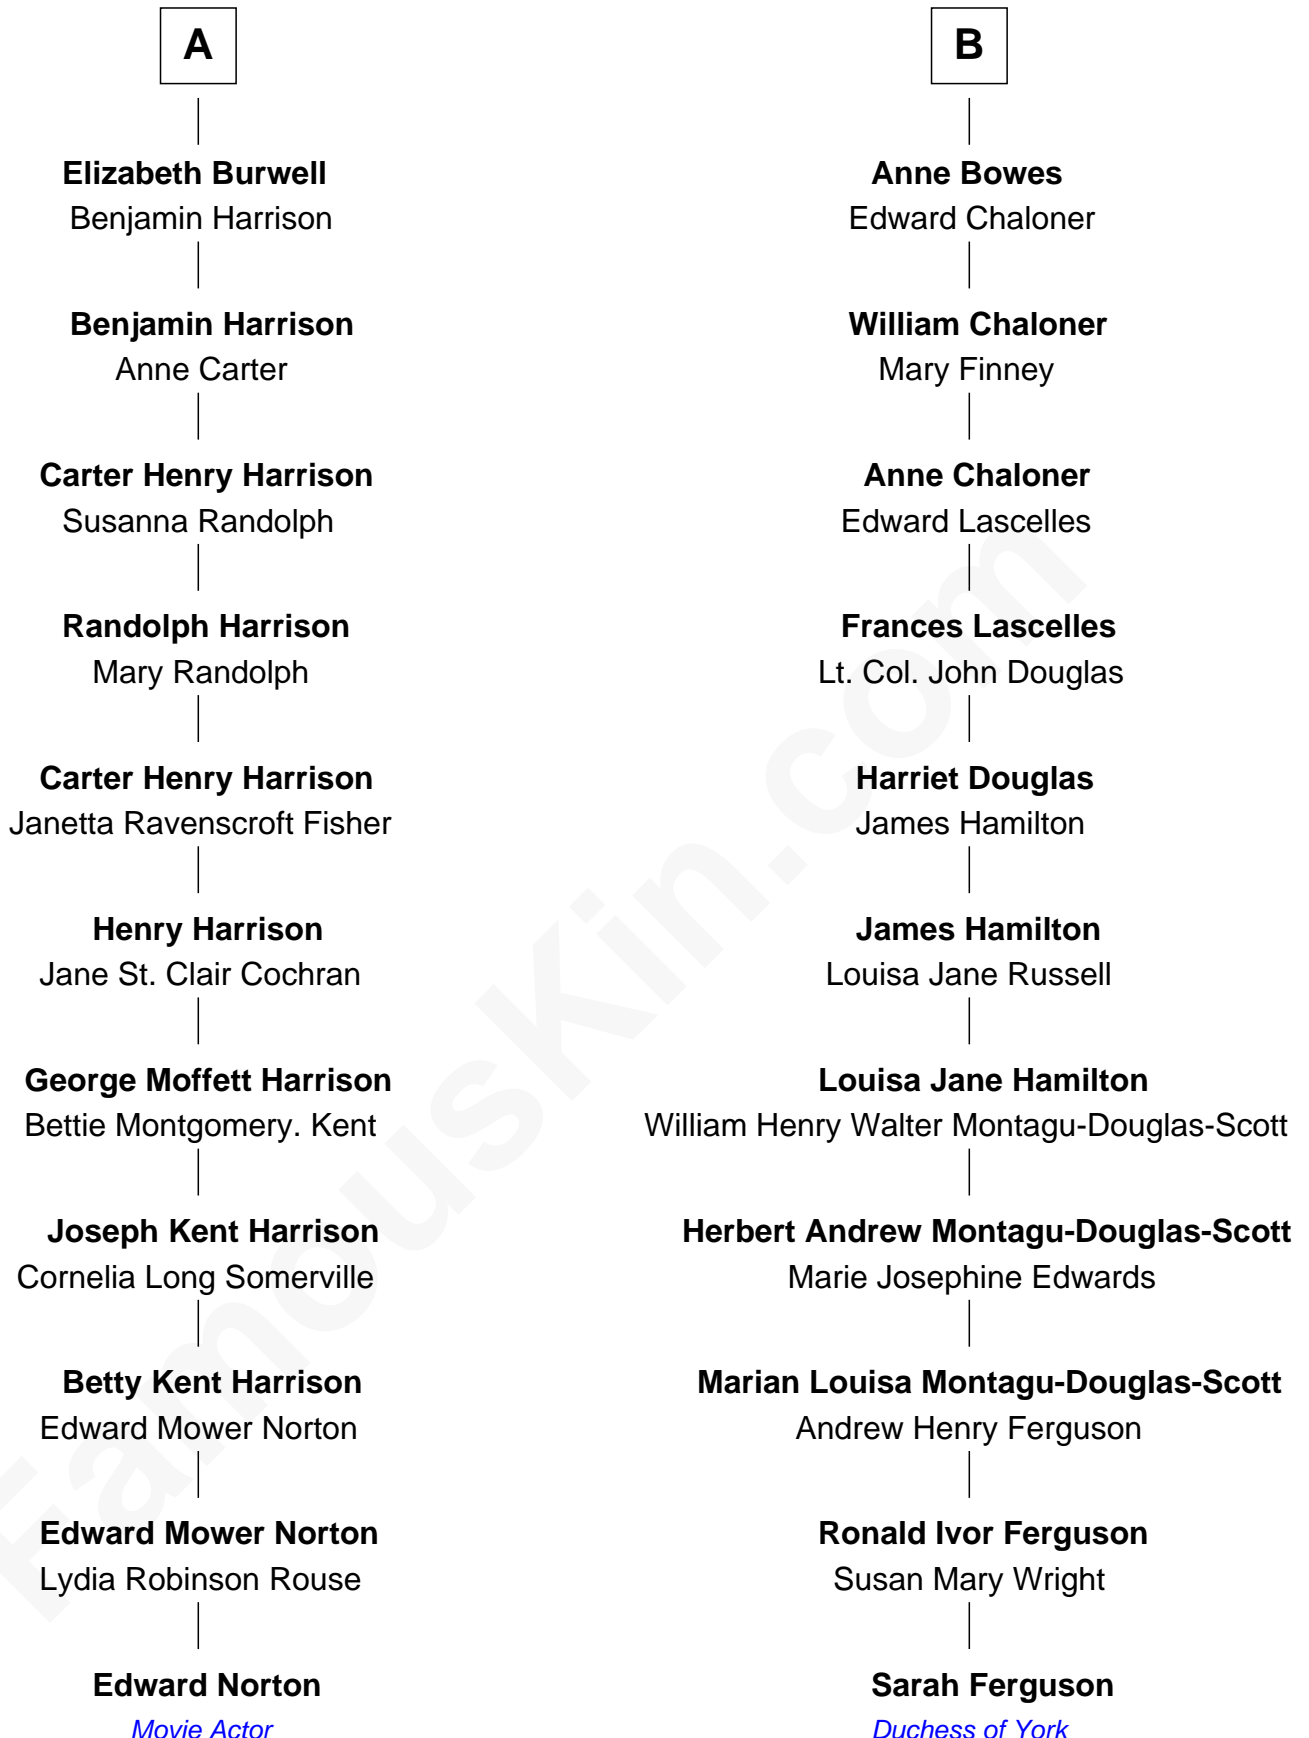

# FamousKin.com Relationship Chart of

**Edward Norton**

*Movie Actor*

17th cousin of

**Sarah Ferguson**

*Duchess of York*

**William Cotton**

Alice Abbott

Edward Norton photo by [David Shankbone](#) (CC BY 3.0)

Sarah Ferguson photo by [Norbert Aepli](#) (CC BY 3.0)