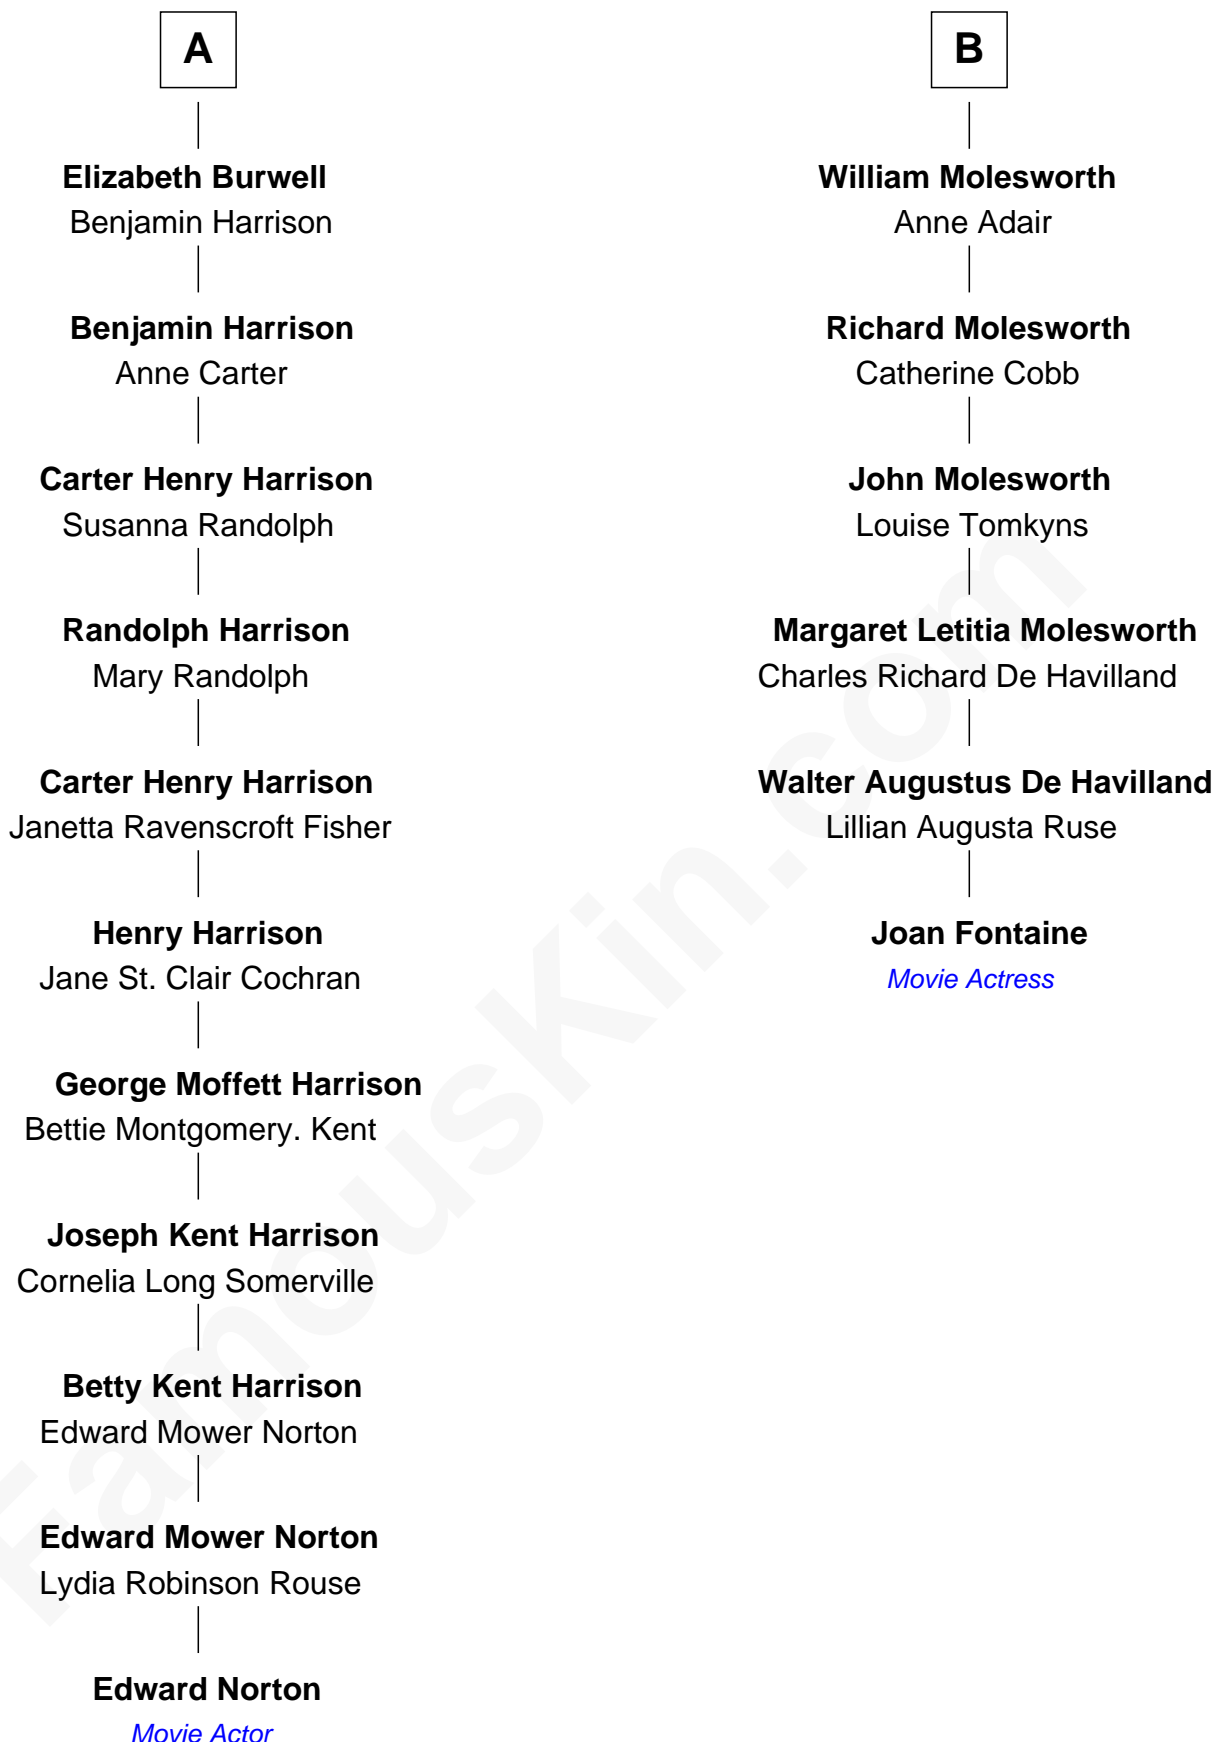

FamousKin.com Relationship Chart of

Edward Norton

Movie Actor

12th cousin 5 times removed of

Joan Fontaine

Movie Actress

William Cotton

Alice Abbott

Edward Norton photo by [David Shankbone](#) (CC BY 3.0)