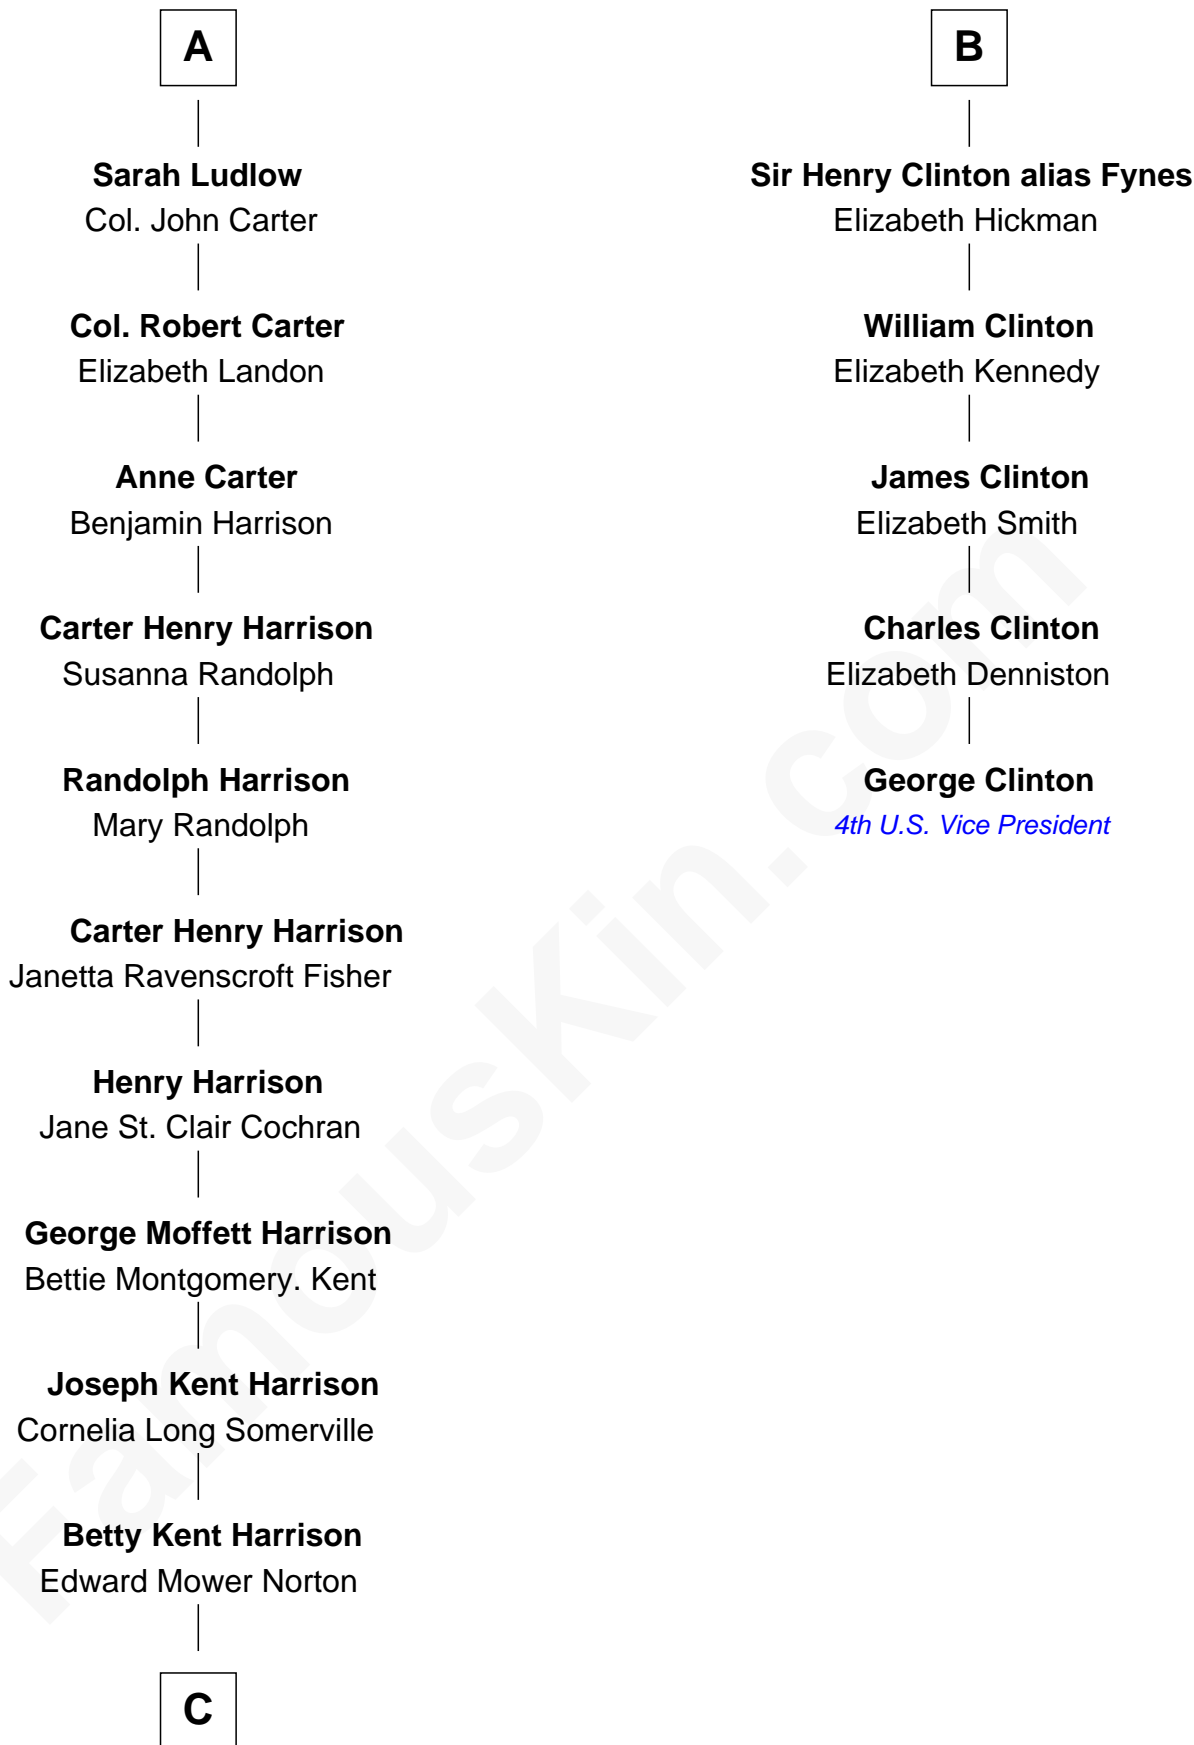

FamousKin.com Relationship Chart of

Edward Norton

Movie Actor

11th cousin 7 times removed of

George Clinton

4th U.S. Vice President

Sir Walter Blount

Sancha de Ayala

C

Edward Mower Norton

Lydia Robinson Rouse

Edward Norton

Movie Actor

FamousKin.com