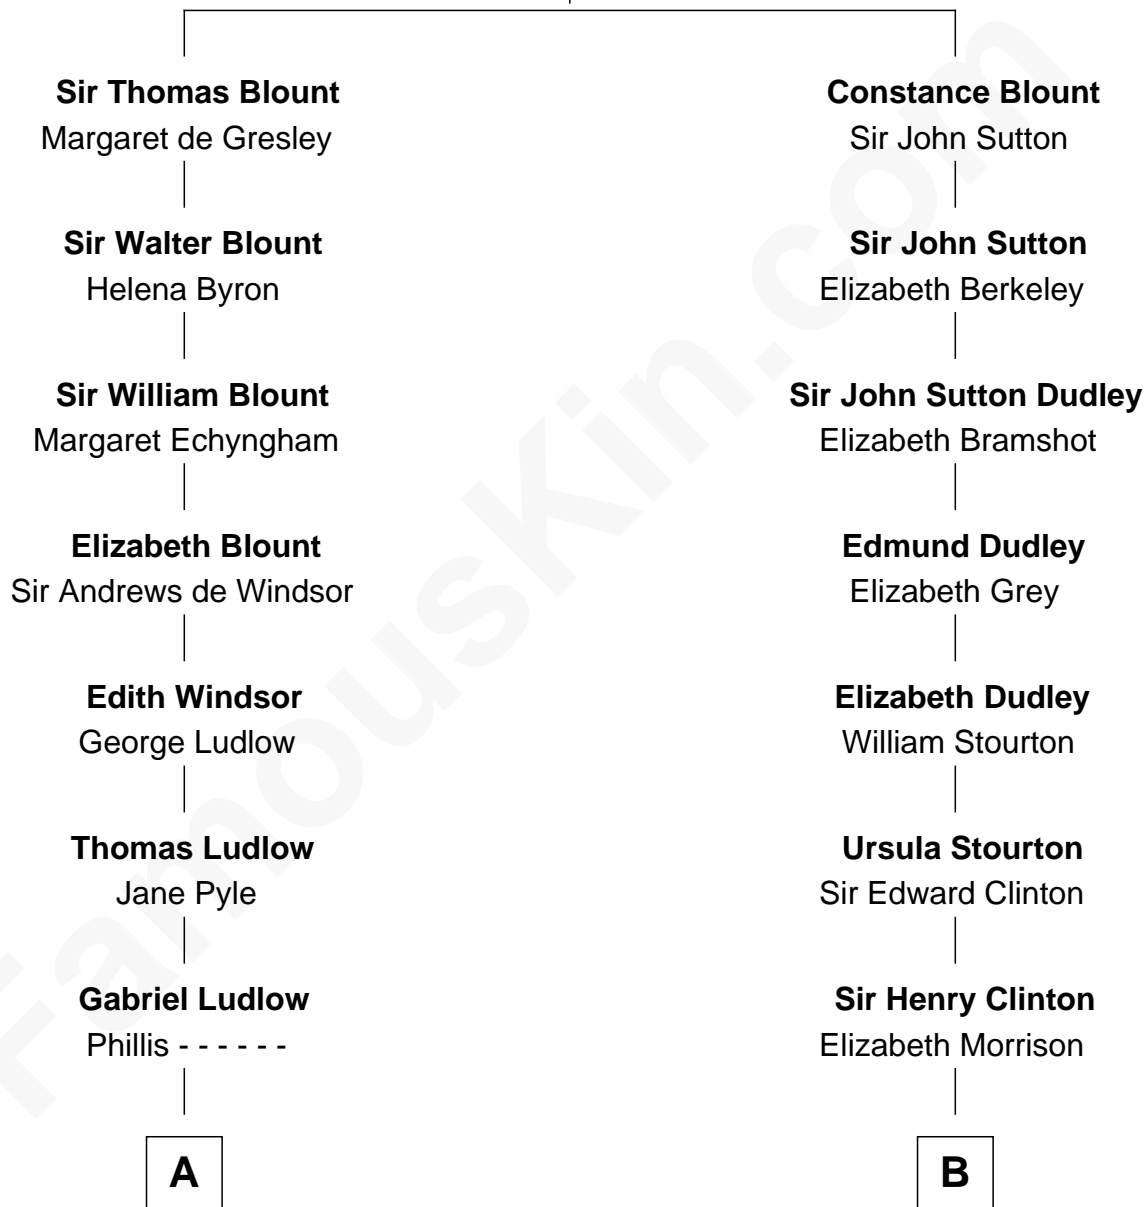

FamousKin.com Relationship Chart of

Edward Norton

Movie Actor

11th cousin 7 times removed of

George Clinton

4th U.S. Vice President

Sir Walter Blount

Sancha de Ayala

C

Edward Mower Norton

Lydia Robinson Rouse

Edward Norton

Movie Actor

FamousKin.com