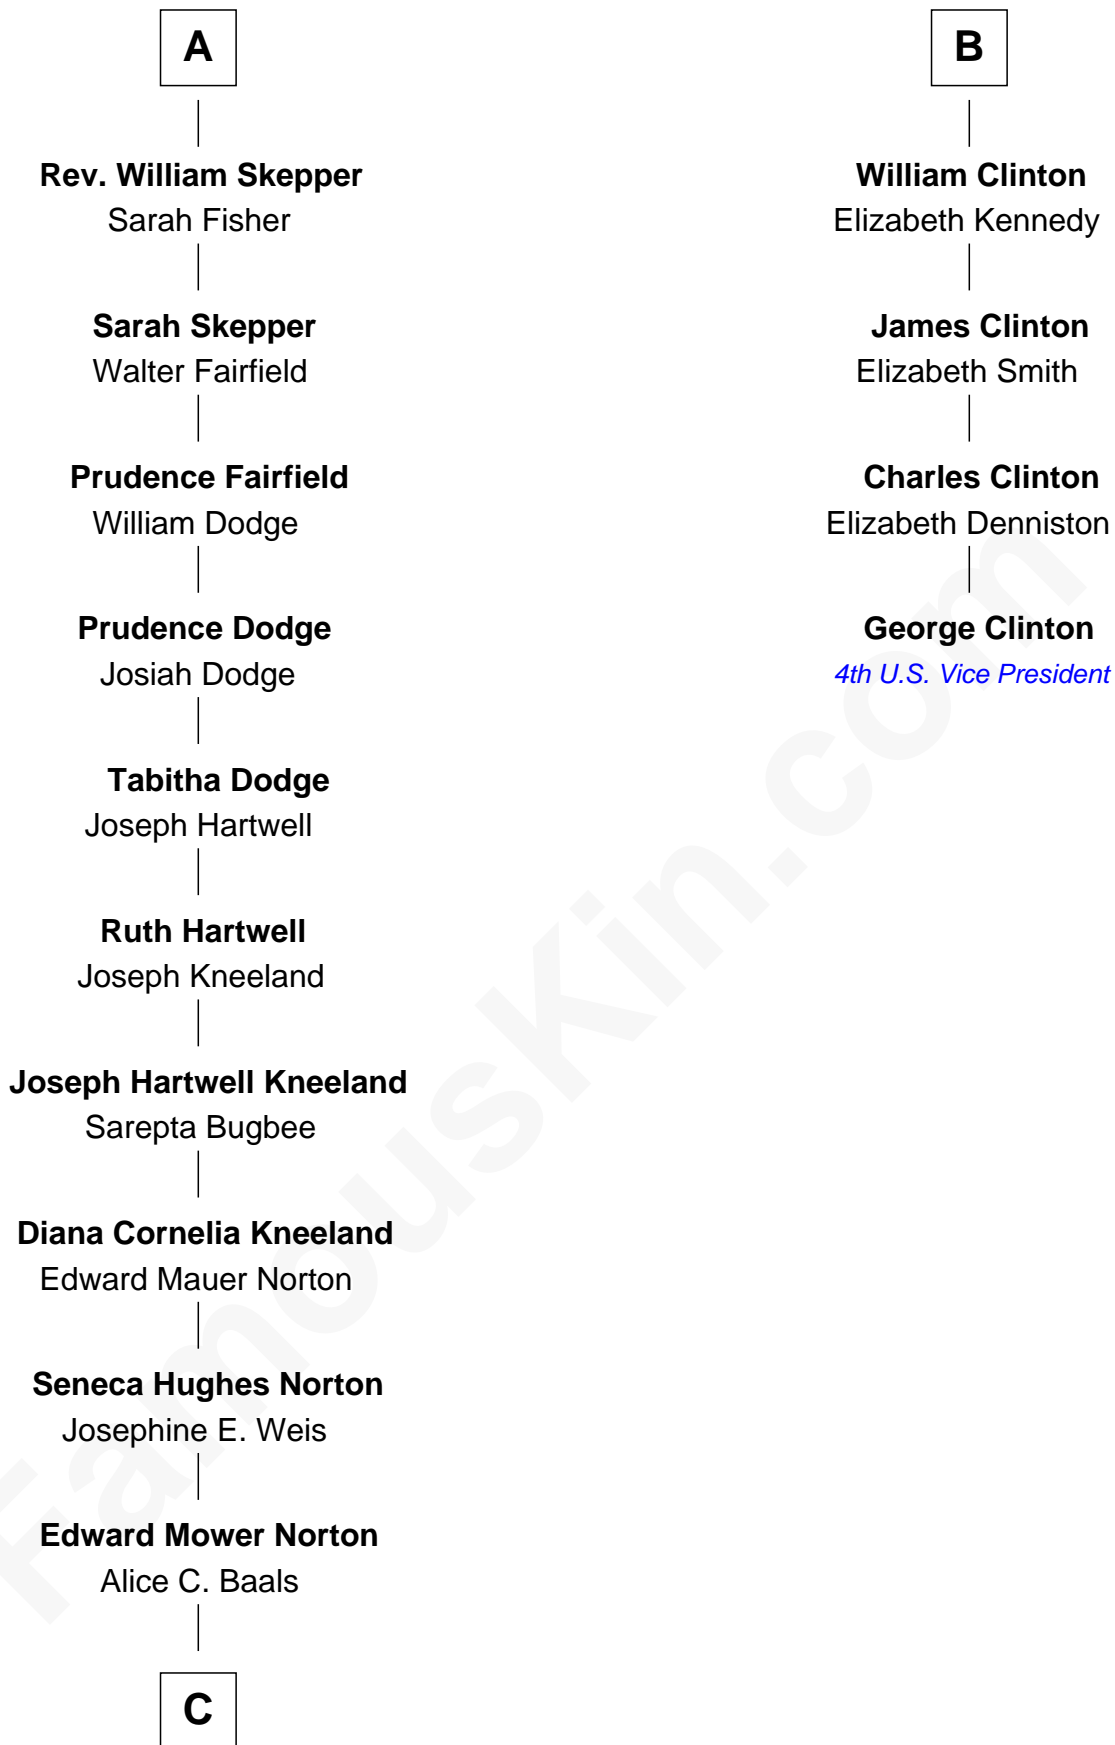

# FamousKin.com Relationship Chart of

**Edward Norton**

*Movie Actor*

10th cousin 9 times removed of

**George Clinton**

*4th U.S. Vice President*

**Sir Henry Percy**  
Elizabeth Mortimer

**C**

Edward Mower Norton

Betty Kent Harrison

Edward Mower Norton

Lydia Robinson Rouse

Edward Norton

*Movie Actor*

FamousKin.com