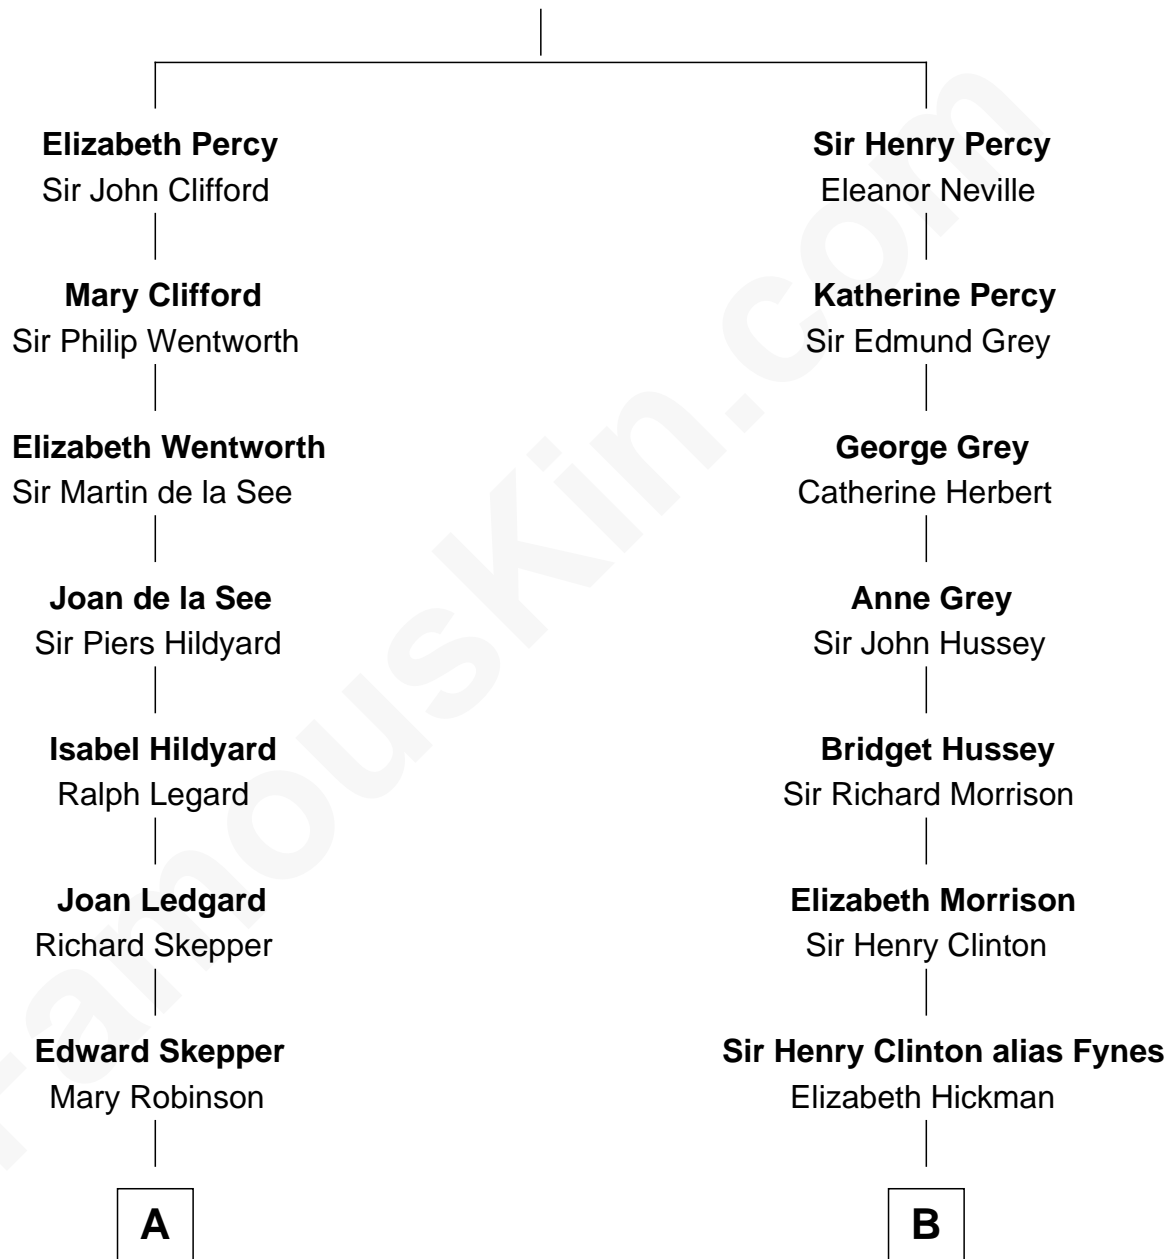

# FamousKin.com Relationship Chart of

**Edward Norton**

*Movie Actor*

10th cousin 9 times removed of

**George Clinton**

*4th U.S. Vice President*

**Sir Henry Percy**  
Elizabeth Mortimer

**C**

Edward Mower Norton

Betty Kent Harrison

Edward Mower Norton

Lydia Robinson Rouse

Edward Norton

*Movie Actor*

FamousKin.com