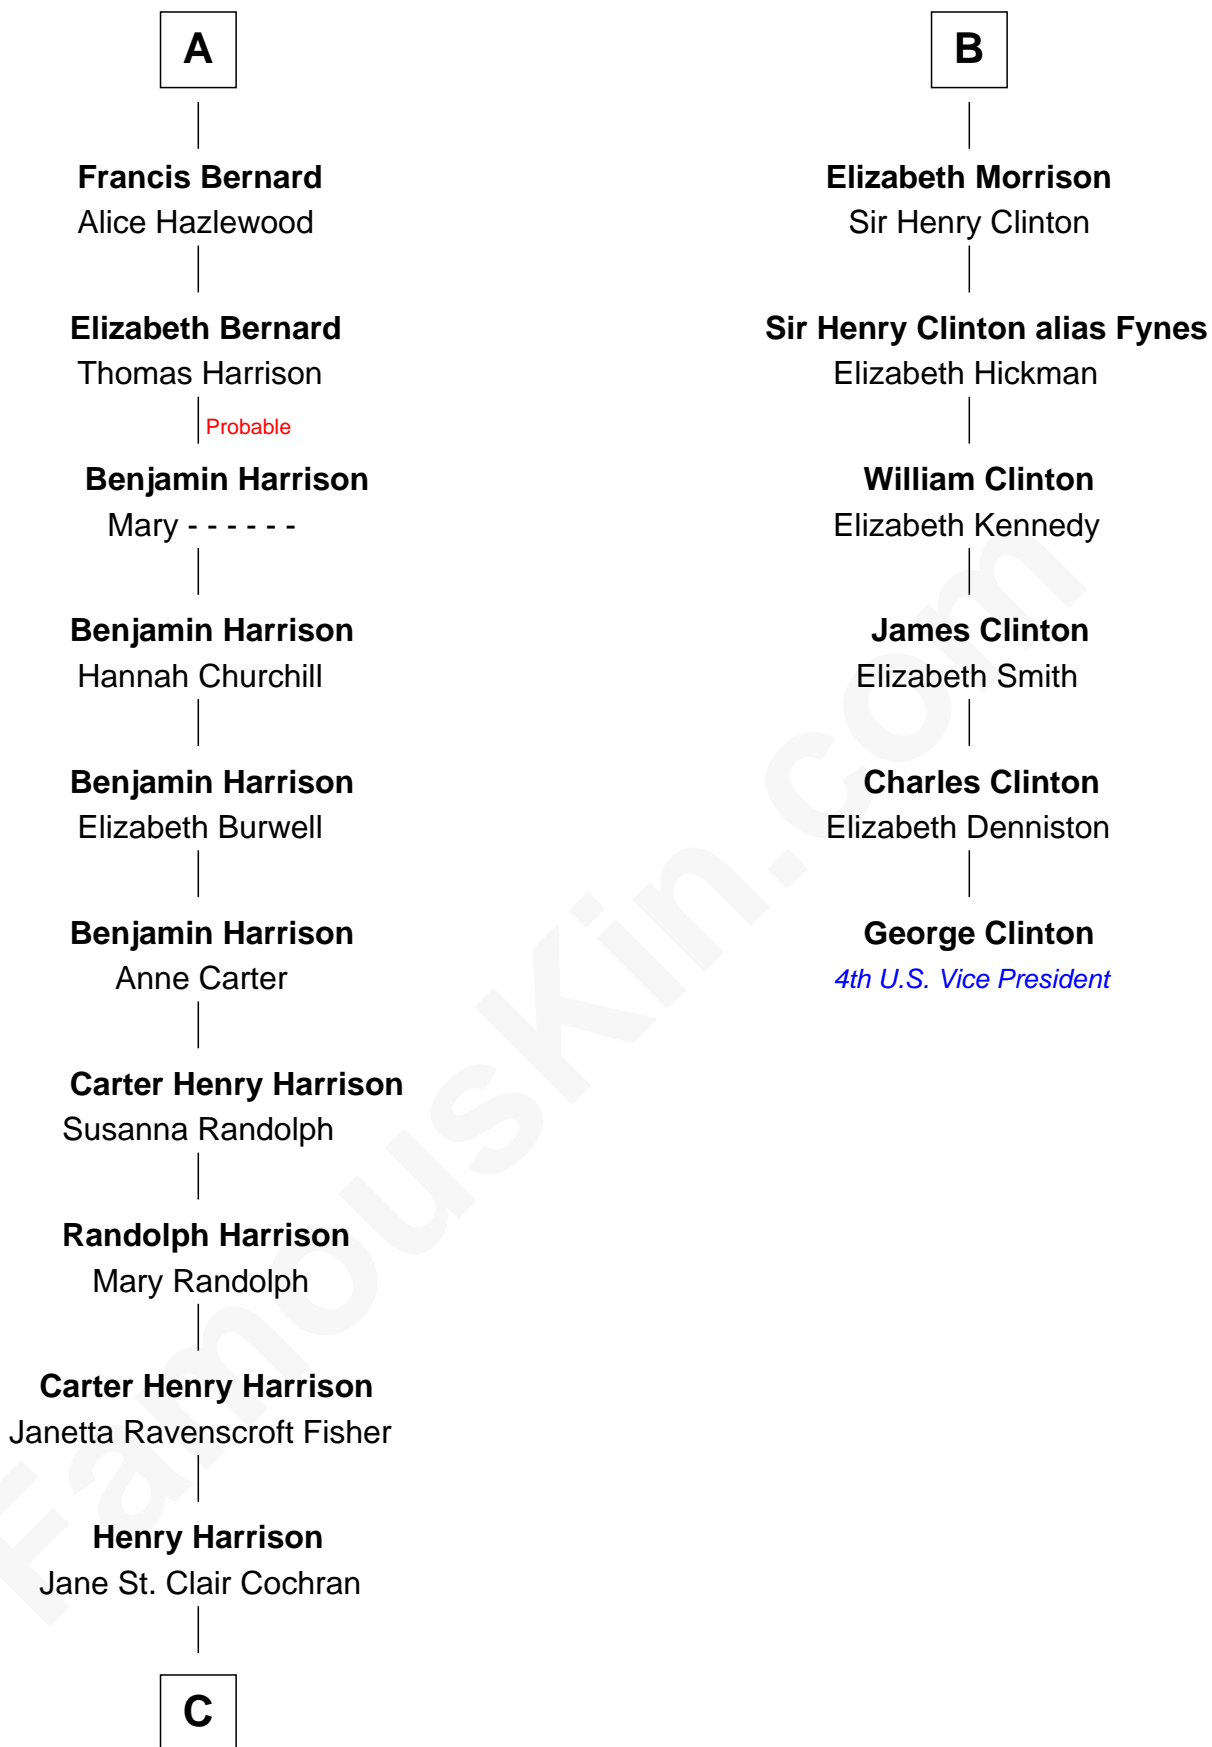

FamousKin.com Relationship Chart of

Edward Norton

Movie Actor

12th cousin 9 times removed of

George Clinton

4th U.S. Vice President

Sir William de Ros
Margery de Badlesmere

C

George Moffett Harrison

Bettie Montgomery. Kent

Joseph Kent Harrison

Cornelia Long Somerville

Betty Kent Harrison

Edward Mower Norton

Edward Mower Norton

Lydia Robinson Rouse