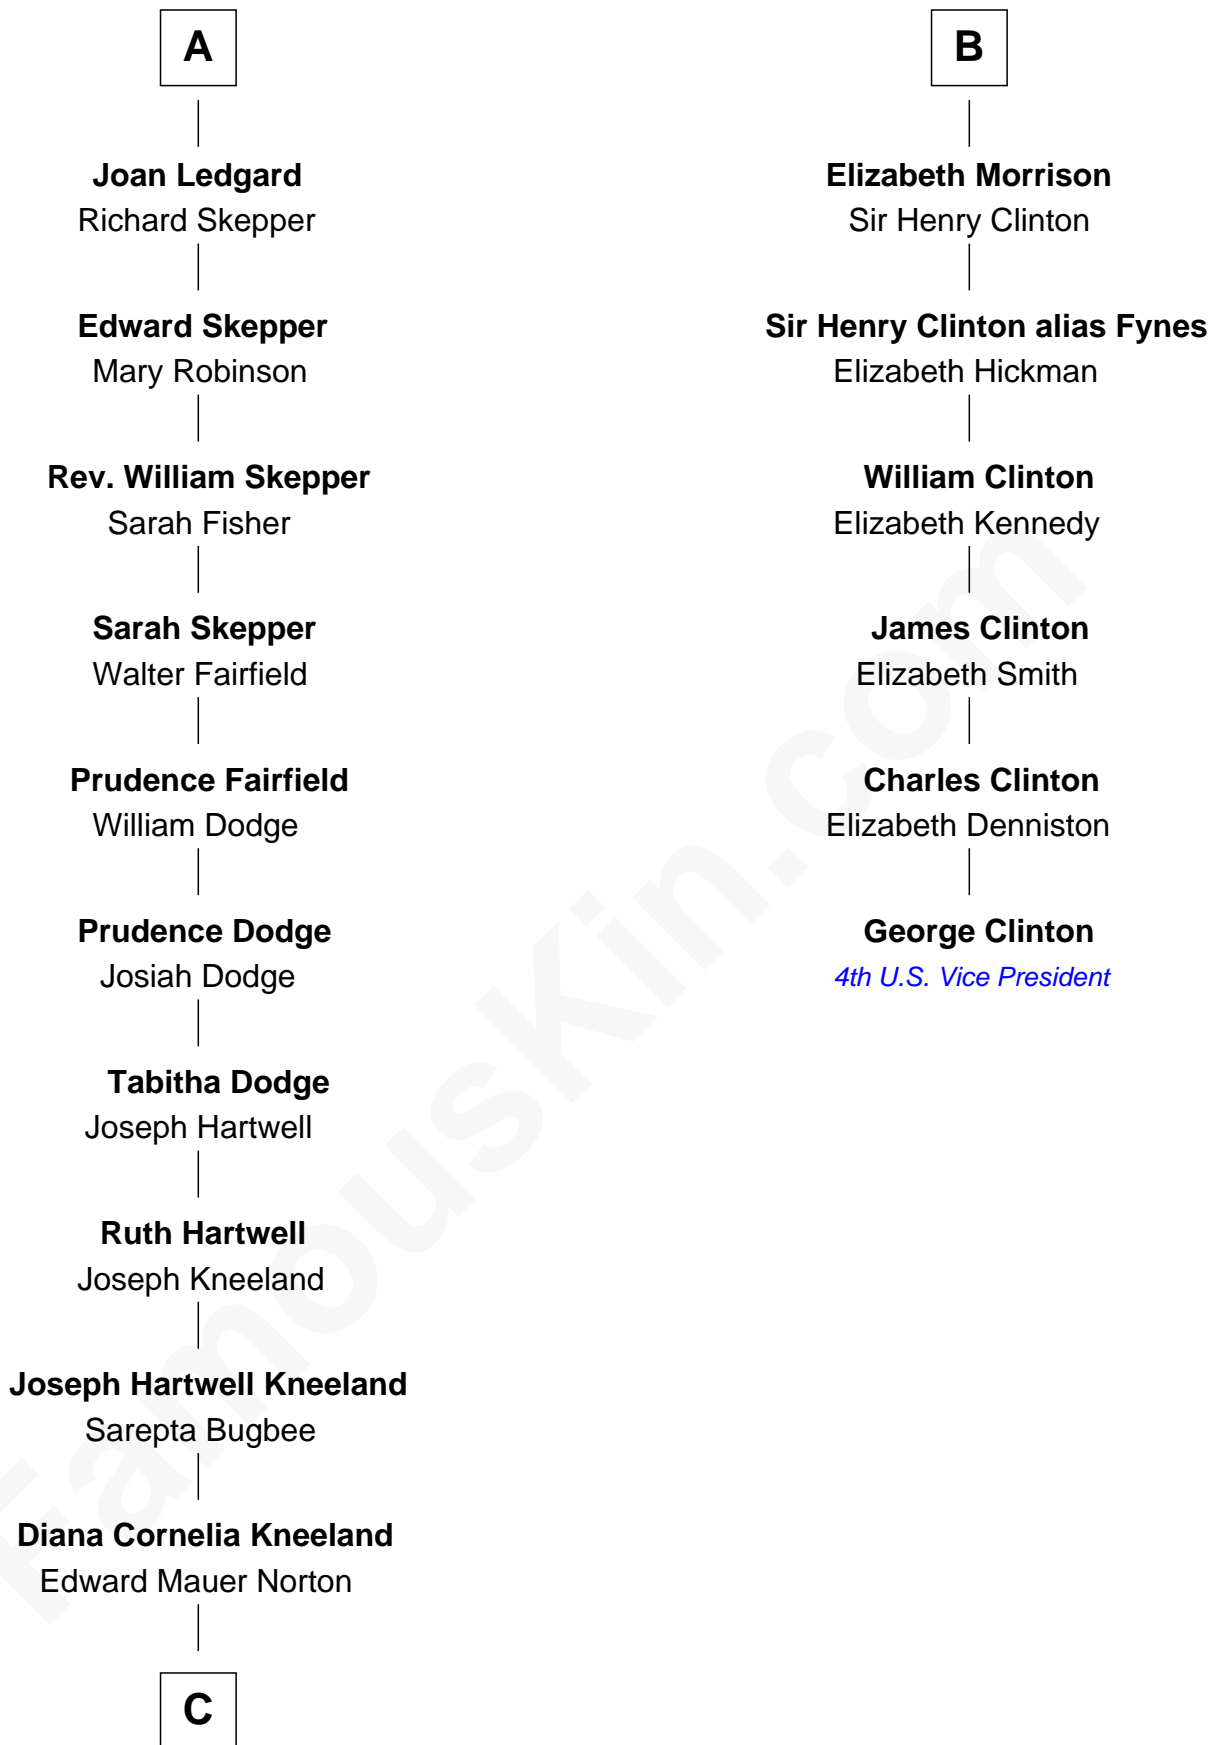

FamousKin.com Relationship Chart of

Edward Norton

Movie Actor

12th cousin 9 times removed of

George Clinton

4th U.S. Vice President

Ralph de Stafford

Margaret de Audley

Sir Hugh de Stafford
Philippa de Beauchamp

Katherine de Stafford
Michael de la Pole

Isabel de la Pole
Thomas Morley

Anne Morley
Sir John Hastings

Elizabeth Hastings
Sir Robert Hildyard

Sir Piers Hildyard
Joan de la See

Isabel Hildyard
Ralph Legard

A

Beatrice de Stafford
Thomas de Ros

Margaret de Ros
Sir Reynold Grey

Sir John Grey
Constance de Holand

Sir Edmund Grey
Katherine Percy

George Grey
Catherine Herbert

Anne Grey
Sir John Hussey

Bridget Hussey
Sir Richard Morrison

B

C

Seneca Hughes Norton

Josephine E. Weis

Edward Mower Norton

Alice C. Baals

Edward Mower Norton