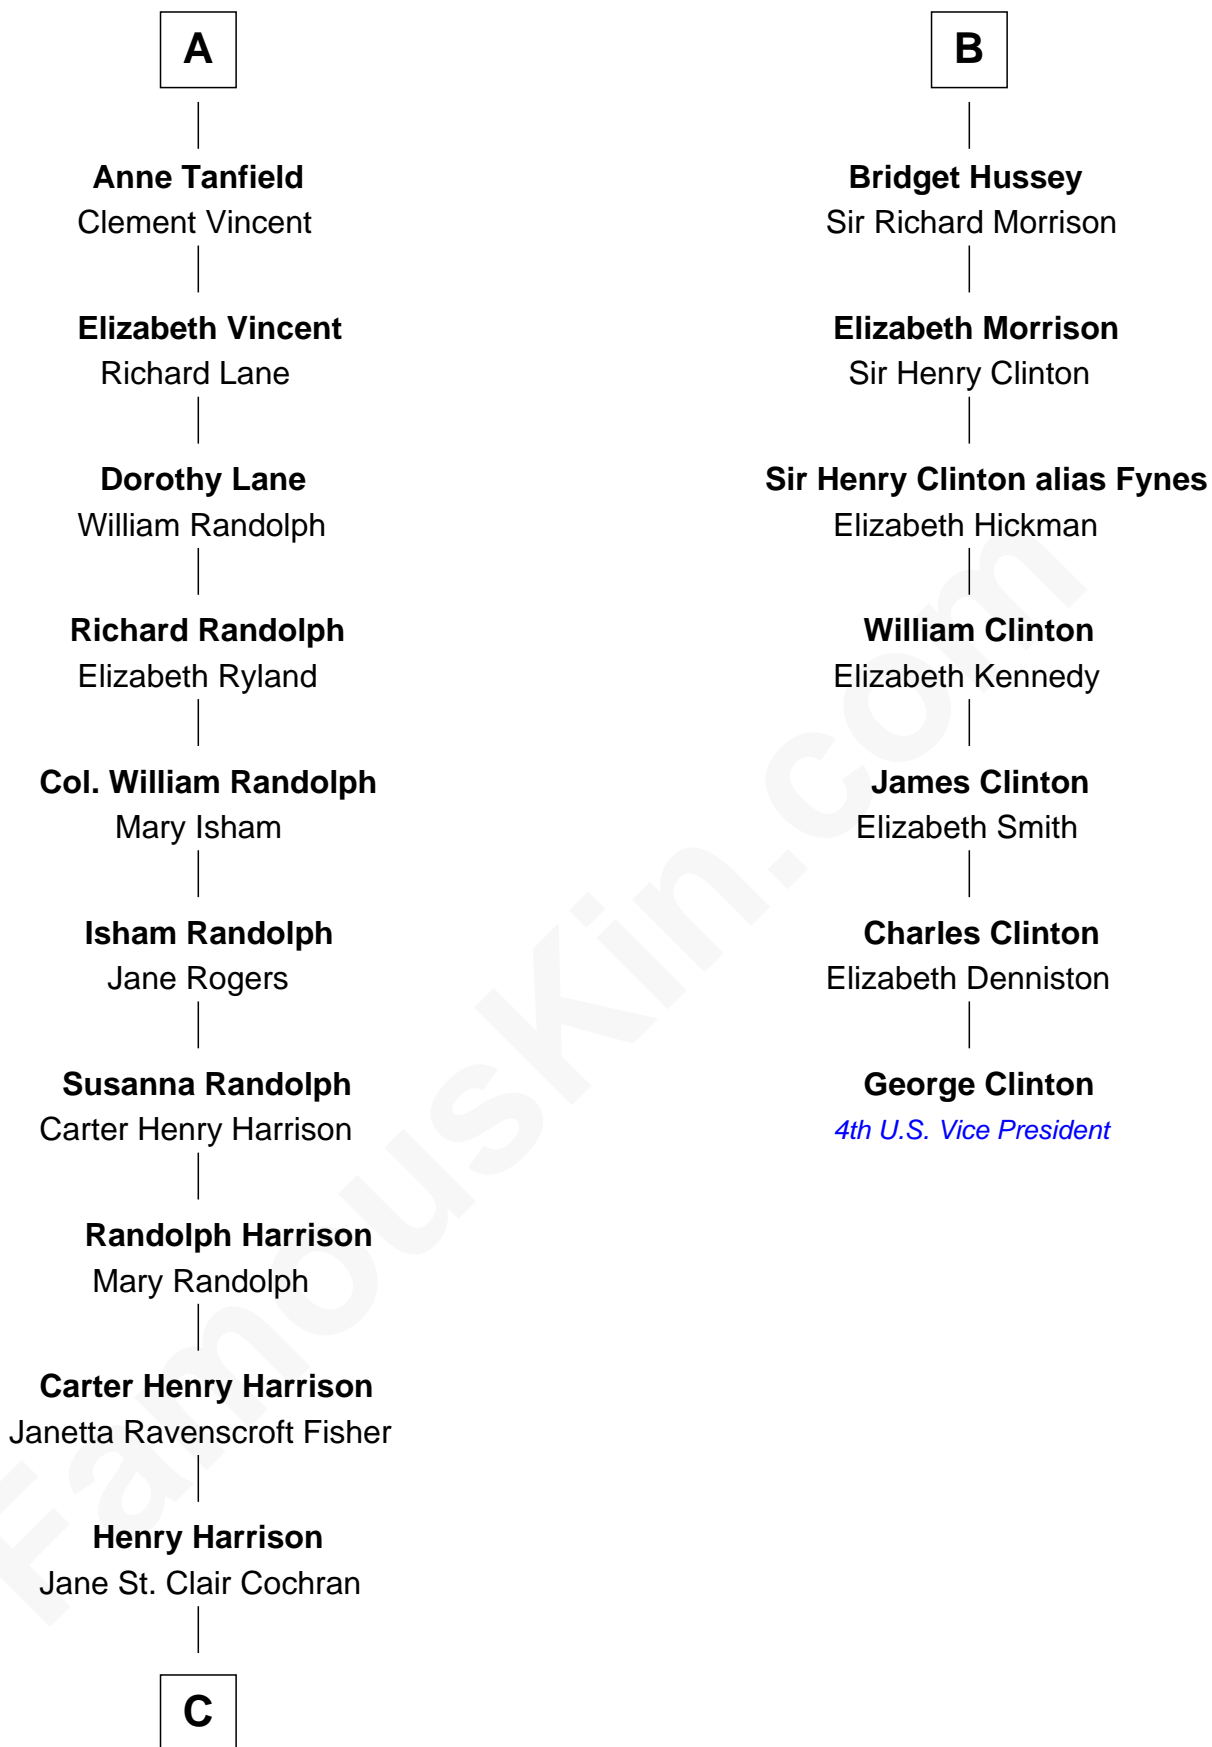

# FamousKin.com Relationship Chart of

**Edward Norton**

*Movie Actor*

13th cousin 8 times removed of

**George Clinton**

*4th U.S. Vice President*

**Elizabeth de Badlesmere**

*with husband*  
Sir William de Bohun

**Margaret Mowbray**  
Sir Robert Howard

**Elizabeth Mortimer**  
Sir Henry Percy

**Katherine Howard**  
Sir Edward Neville

**Sir Henry Percy**  
Eleanor Neville

**Catherine Neville**  
Robert Tanfield

**Katherine Percy**  
Sir Edmund Grey

**William Tanfield**  
Elizabeth Stavely

**George Grey**  
Catherine Herbert

**Frances Tanfield**  
Bridget Cave

**Anne Grey**  
Sir John Hussey

**A**

**B**

**C**

**George Moffett Harrison**

Bettie Montgomery. Kent

**Joseph Kent Harrison**

Cornelia Long Somerville

**Betty Kent Harrison**

Edward Mower Norton

**Edward Mower Norton**

Lydia Robinson Rouse

**Edward Norton**