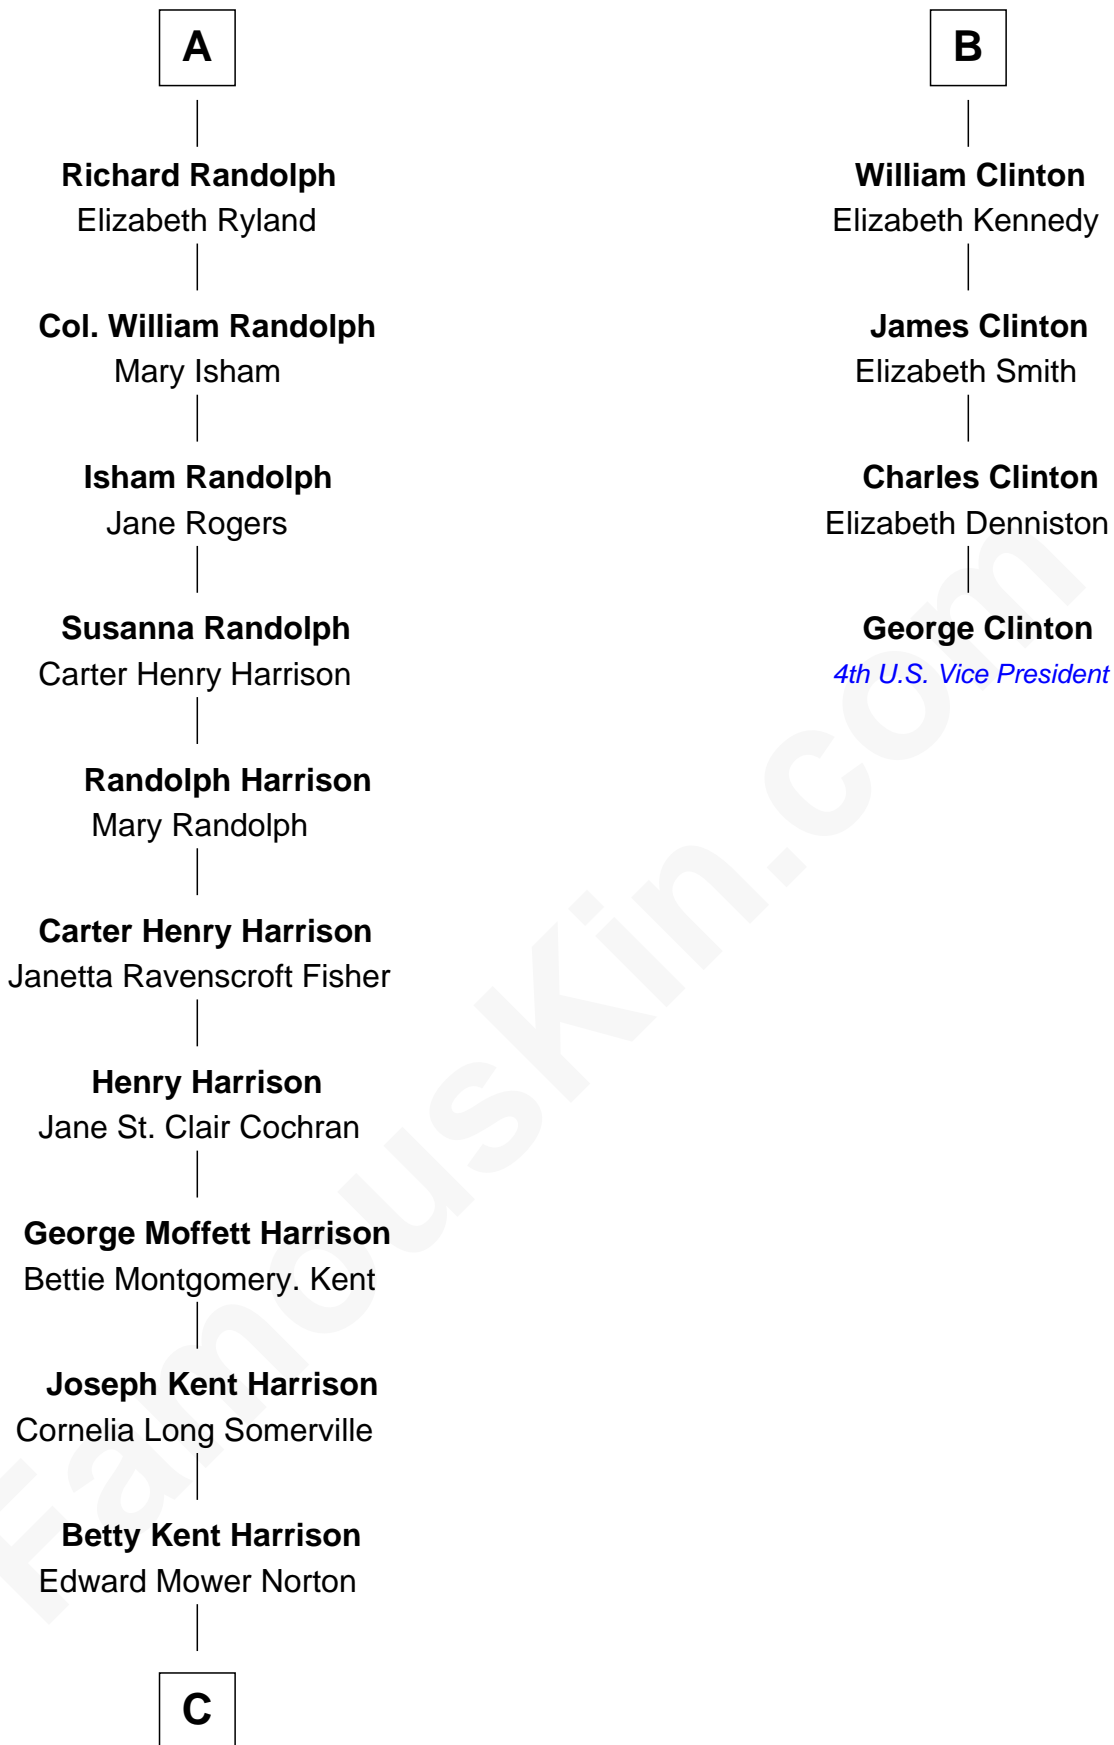

# FamousKin.com Relationship Chart of

**Edward Norton**

*Movie Actor*

10th cousin 8 times removed of

**George Clinton**

*4th U.S. Vice President*

**Sir Ralph Neville**

Joan Beaufort

**Anne Tanfield**

Clement Vincent

**Elizabeth Vincent**

Richard Lane

**Dorothy Lane**

William Randolph

**A**

**Eleanor Neville**

Sir Henry Percy

**Katherine Percy**

Sir Edmund Grey

**George Grey**

Catherine Herbert

**Anne Grey**

Sir John Hussey

**Bridget Hussey**

Sir Richard Morrison

**Elizabeth Morrison**

Sir Henry Clinton

**Sir Henry Clinton alias Fynes**

Elizabeth Hickman

**B**

**C**

Edward Mower Norton