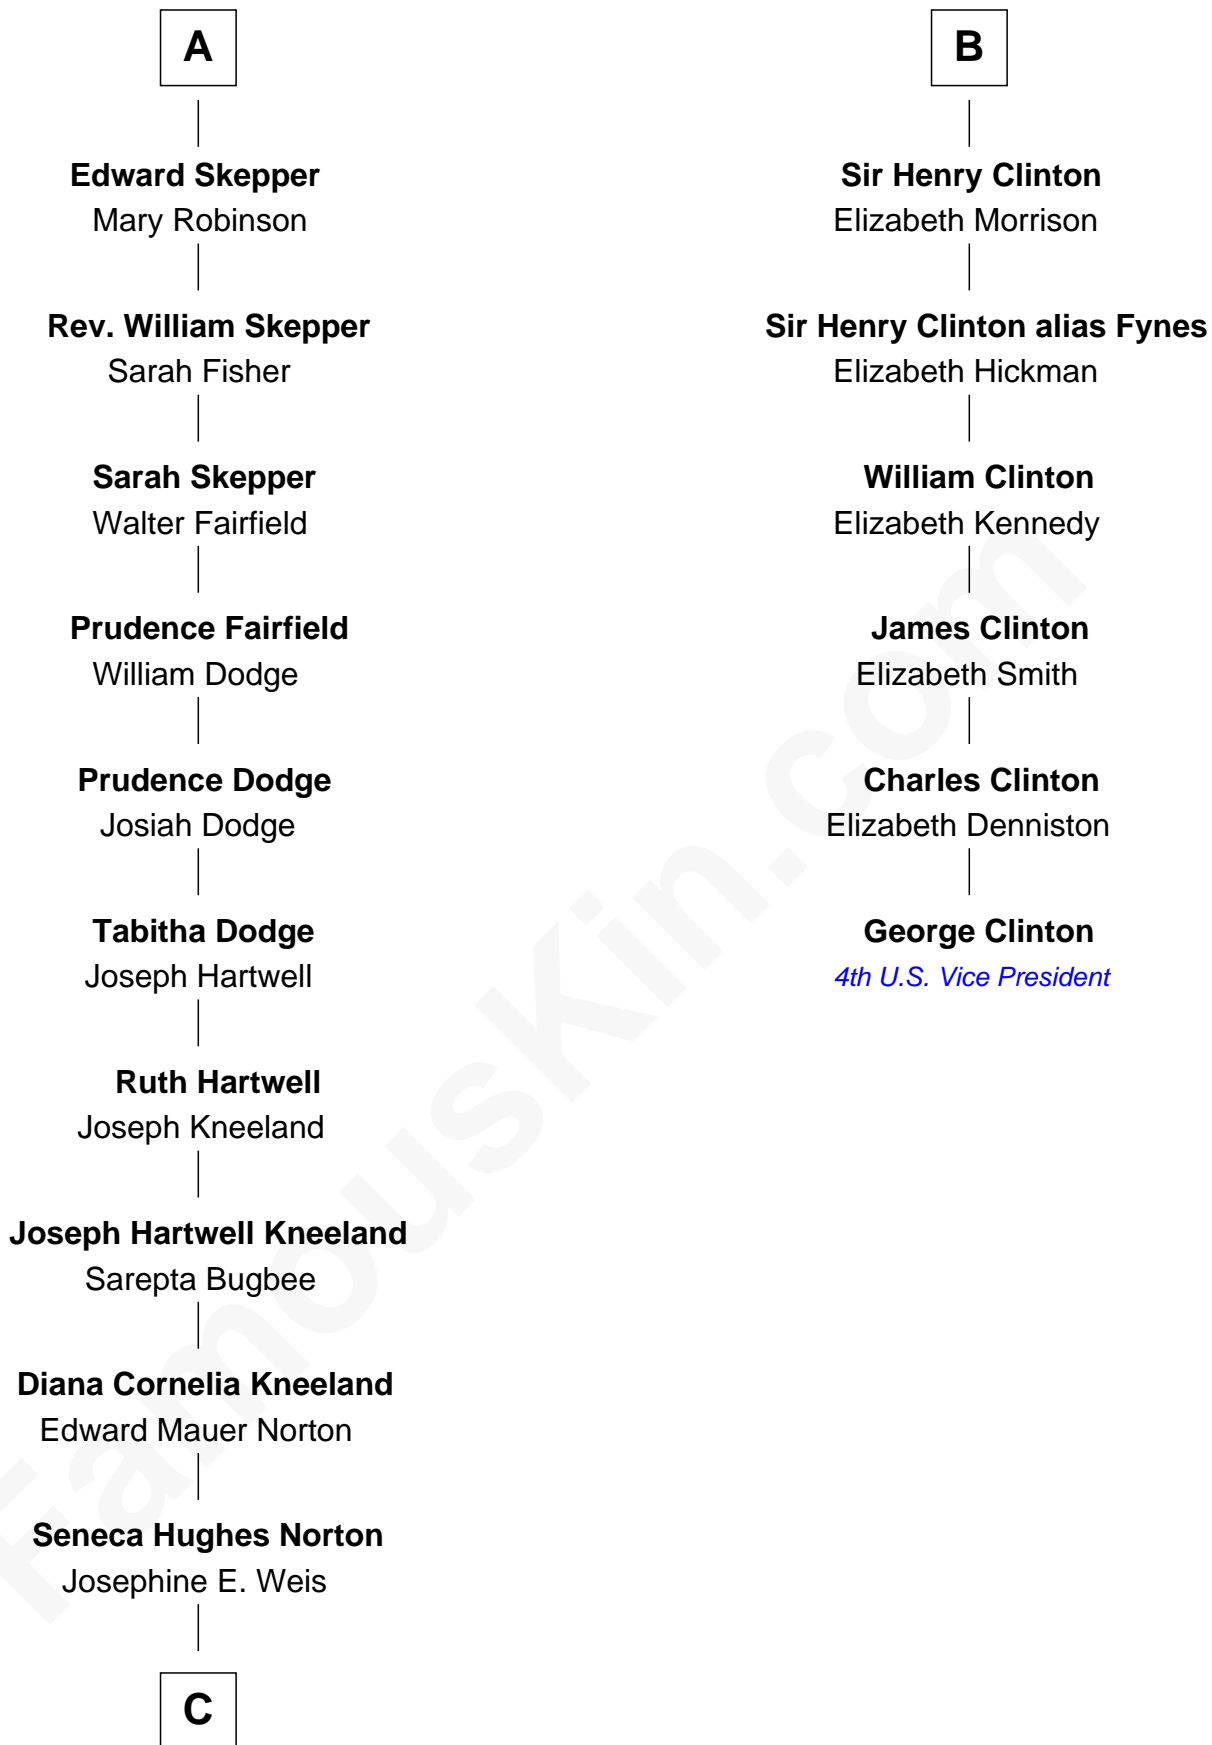

FamousKin.com Relationship Chart of

Edward Norton

Movie Actor

12th cousin 8 times removed of

George Clinton

4th U.S. Vice President

Sir Philip le Despencer

Elizabeth - - - - -

Sir Philip le Despencer

Elizabeth de Tibetot

Margery Despencer

Sir Roger Wentworth

Sir Philip Wentworth

Mary Clifford

Elizabeth Wentworth

Sir Martin de la See

Joan de la See

Sir Piers Hildyard

Isabel Hildyard

Ralph Legard

Joan Ledgard

Richard Skepper

A

Alice le Despenser

Elizabeth Grey

Elizabeth Dudley

William Stourton

Ursula Stourton

Sir Edward Clinton

B

C

Edward Mower Norton