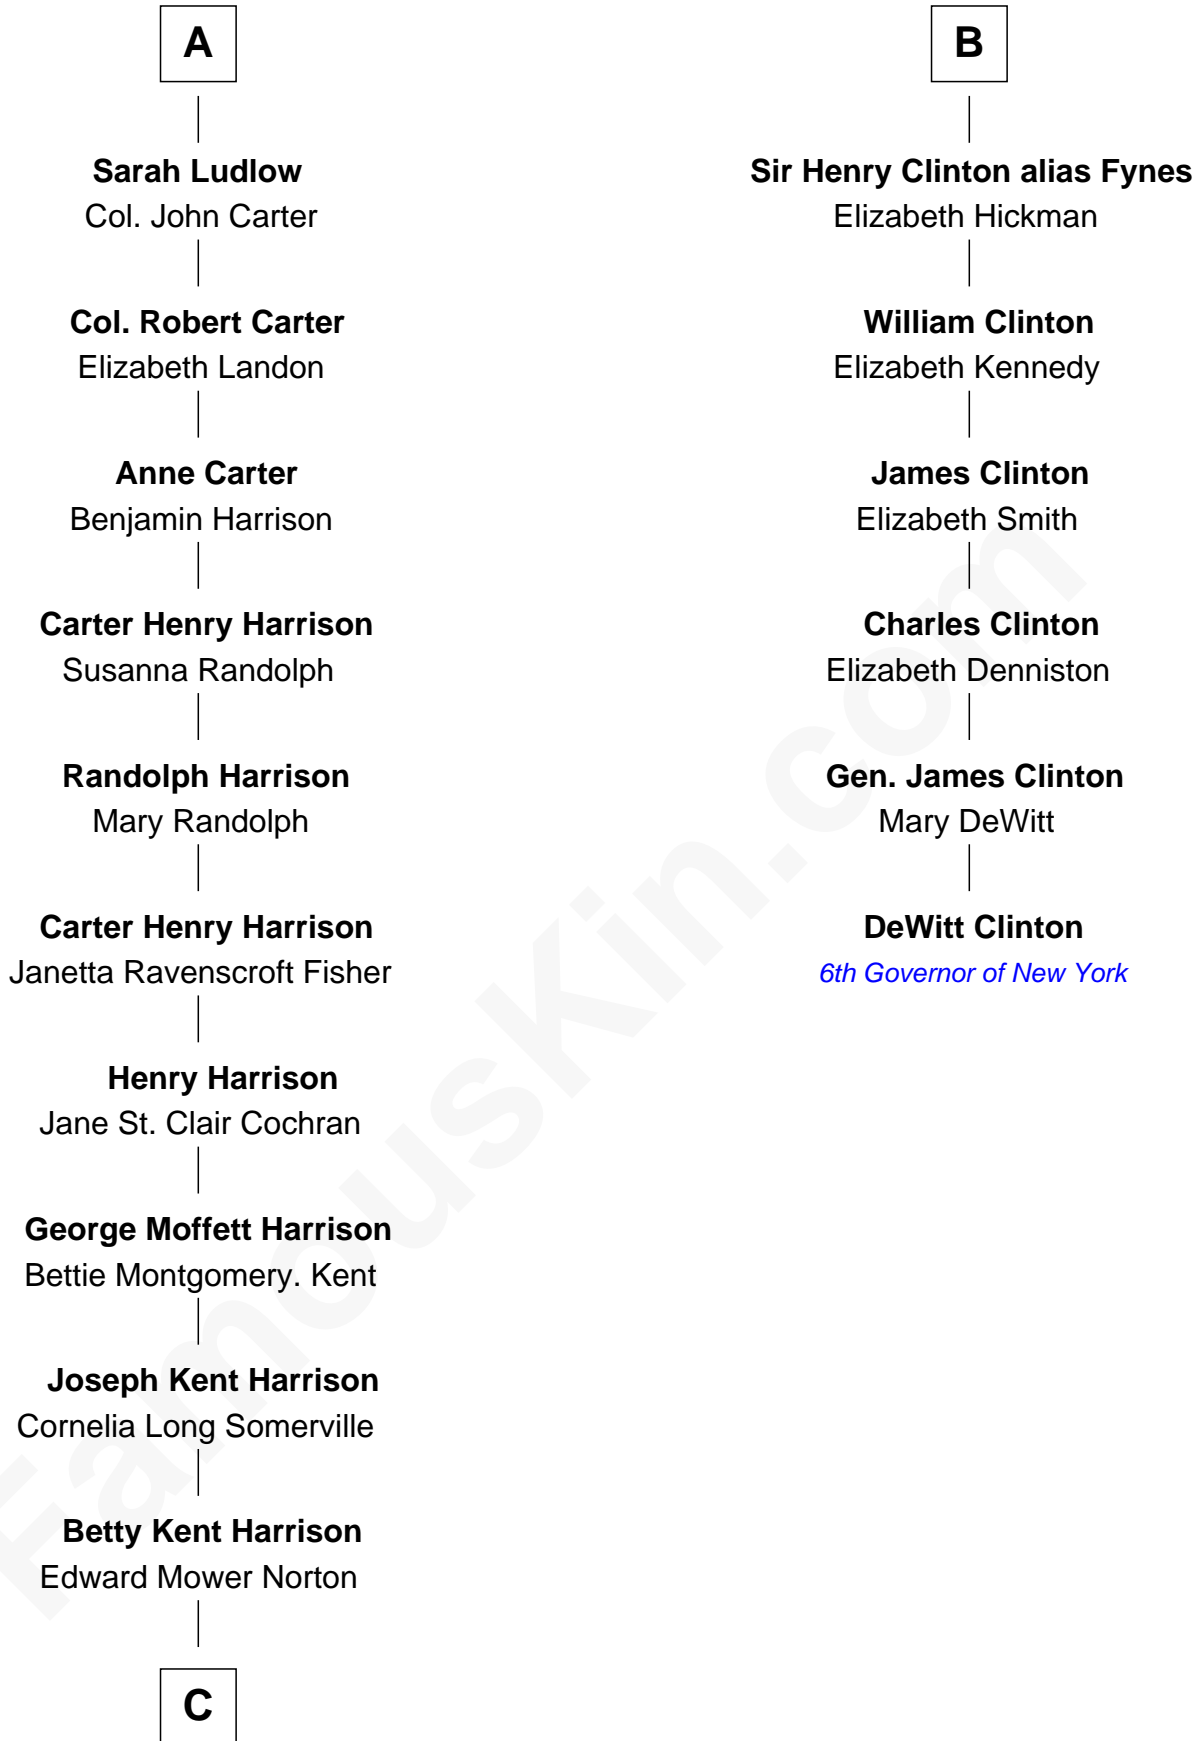

# FamousKin.com Relationship Chart of

**Edward Norton**

*Movie Actor*

12th cousin 6 times removed of

**DeWitt Clinton**

*6th Governor of New York*

**Sir Walter Blount**

Sancha de Ayala

**C**

**Edward Mower Norton**

Lydia Robinson Rouse

**Edward Norton**

*Movie Actor*

FamousKin.com