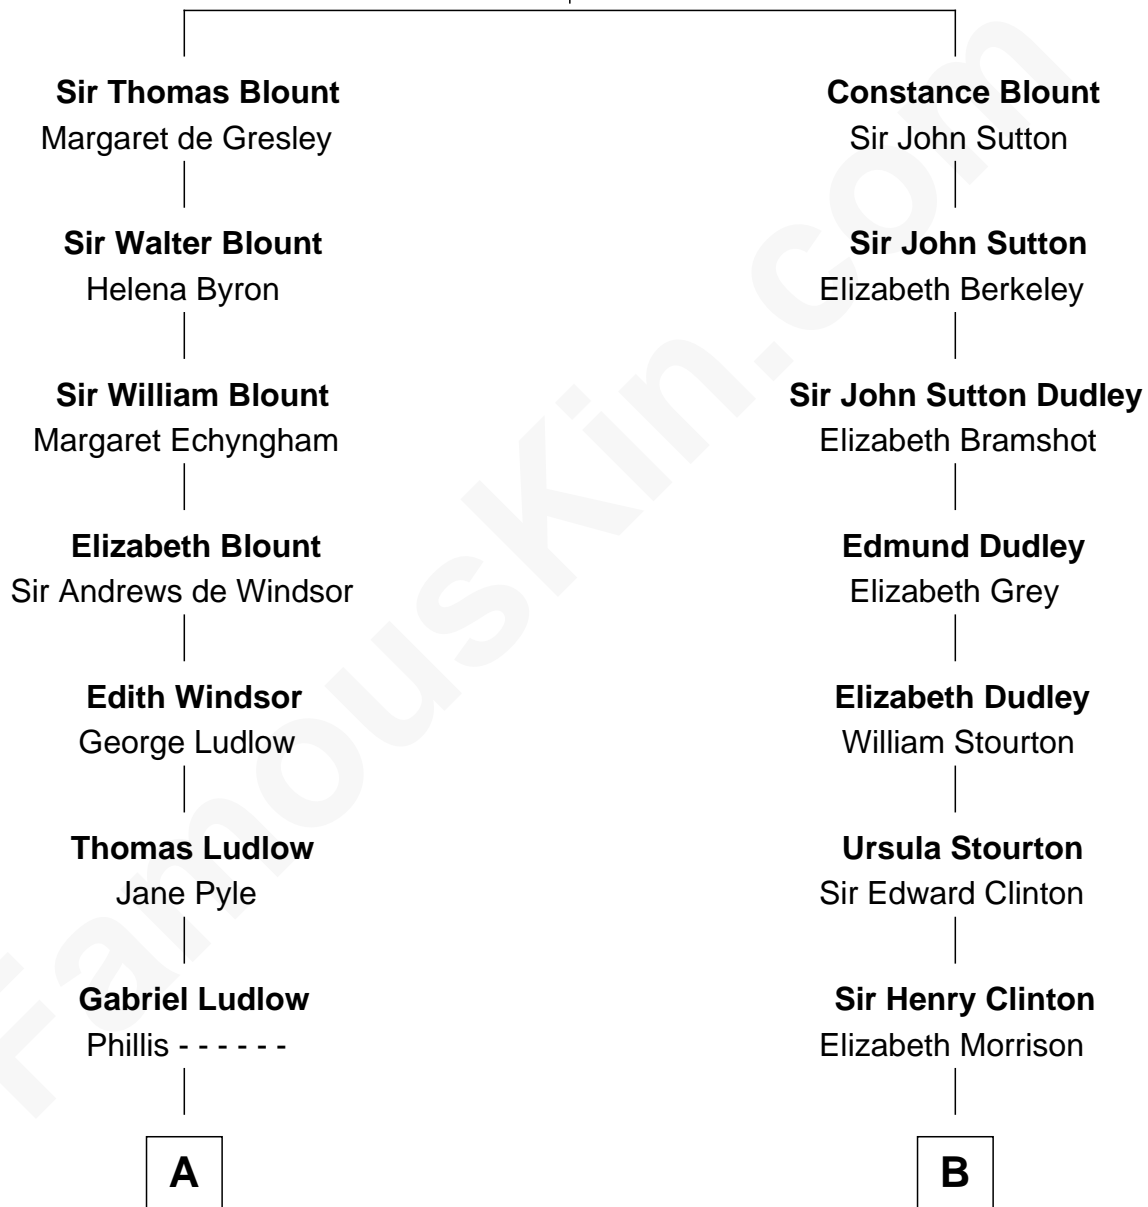

# FamousKin.com Relationship Chart of

**Edward Norton**

*Movie Actor*

12th cousin 6 times removed of

**DeWitt Clinton**

*6th Governor of New York*

**Sir Walter Blount**

Sancha de Ayala

**C**

**Edward Mower Norton**

Lydia Robinson Rouse

**Edward Norton**

*Movie Actor*

FamousKin.com