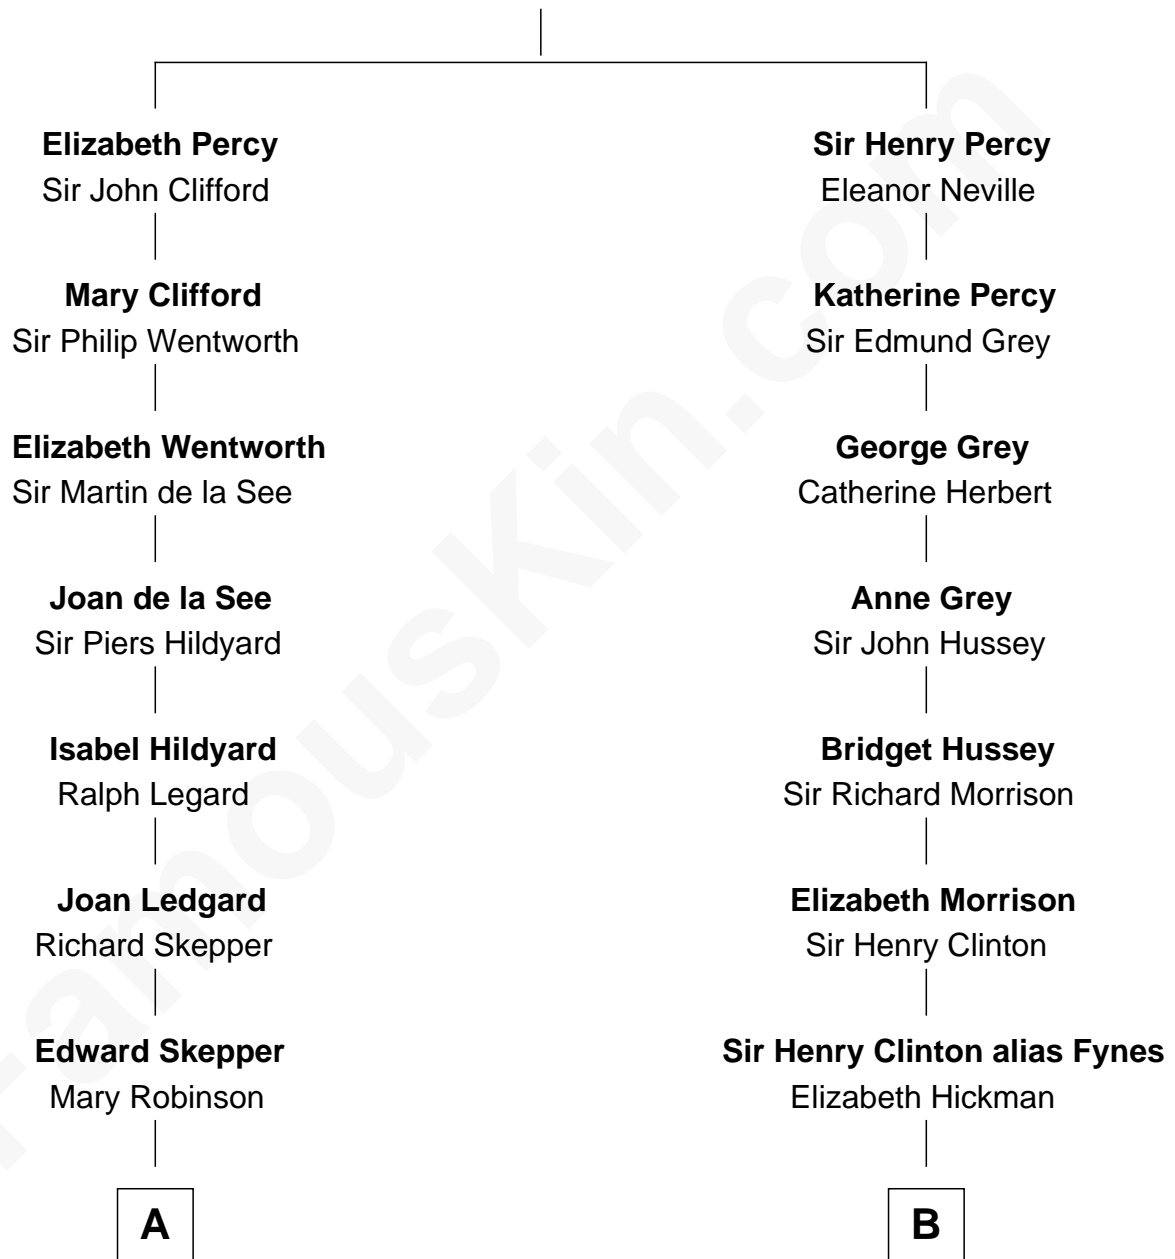

FamousKin.com Relationship Chart of

Edward Norton

Movie Actor

11th cousin 8 times removed of

DeWitt Clinton

6th Governor of New York

Sir Henry Percy
Elizabeth Mortimer

C

Edward Mower Norton

Betty Kent Harrison

Edward Mower Norton

Lydia Robinson Rouse

Edward Norton

Movie Actor

FamousKin.com