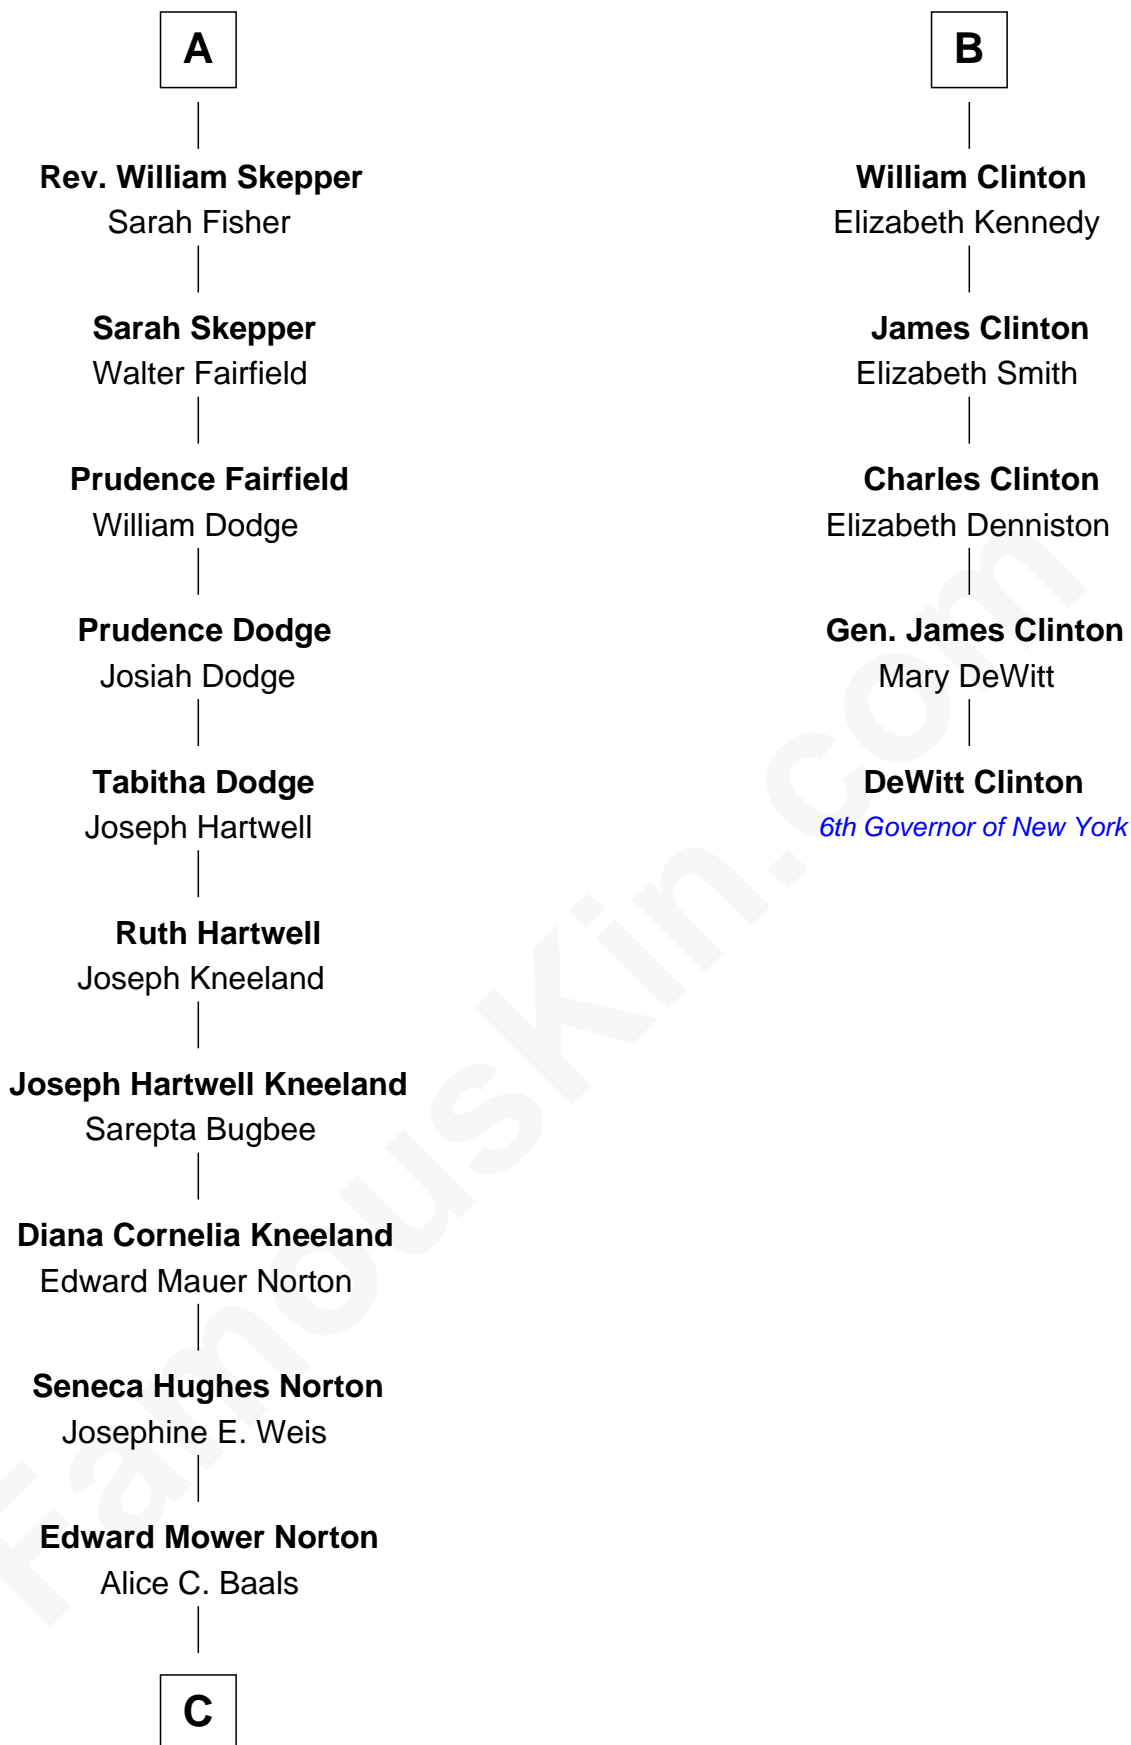

FamousKin.com Relationship Chart of

Edward Norton

Movie Actor

11th cousin 8 times removed of

DeWitt Clinton

6th Governor of New York

Sir Henry Percy
Elizabeth Mortimer

C

Edward Mower Norton

Betty Kent Harrison

Edward Mower Norton

Lydia Robinson Rouse

Edward Norton

Movie Actor

FamousKin.com