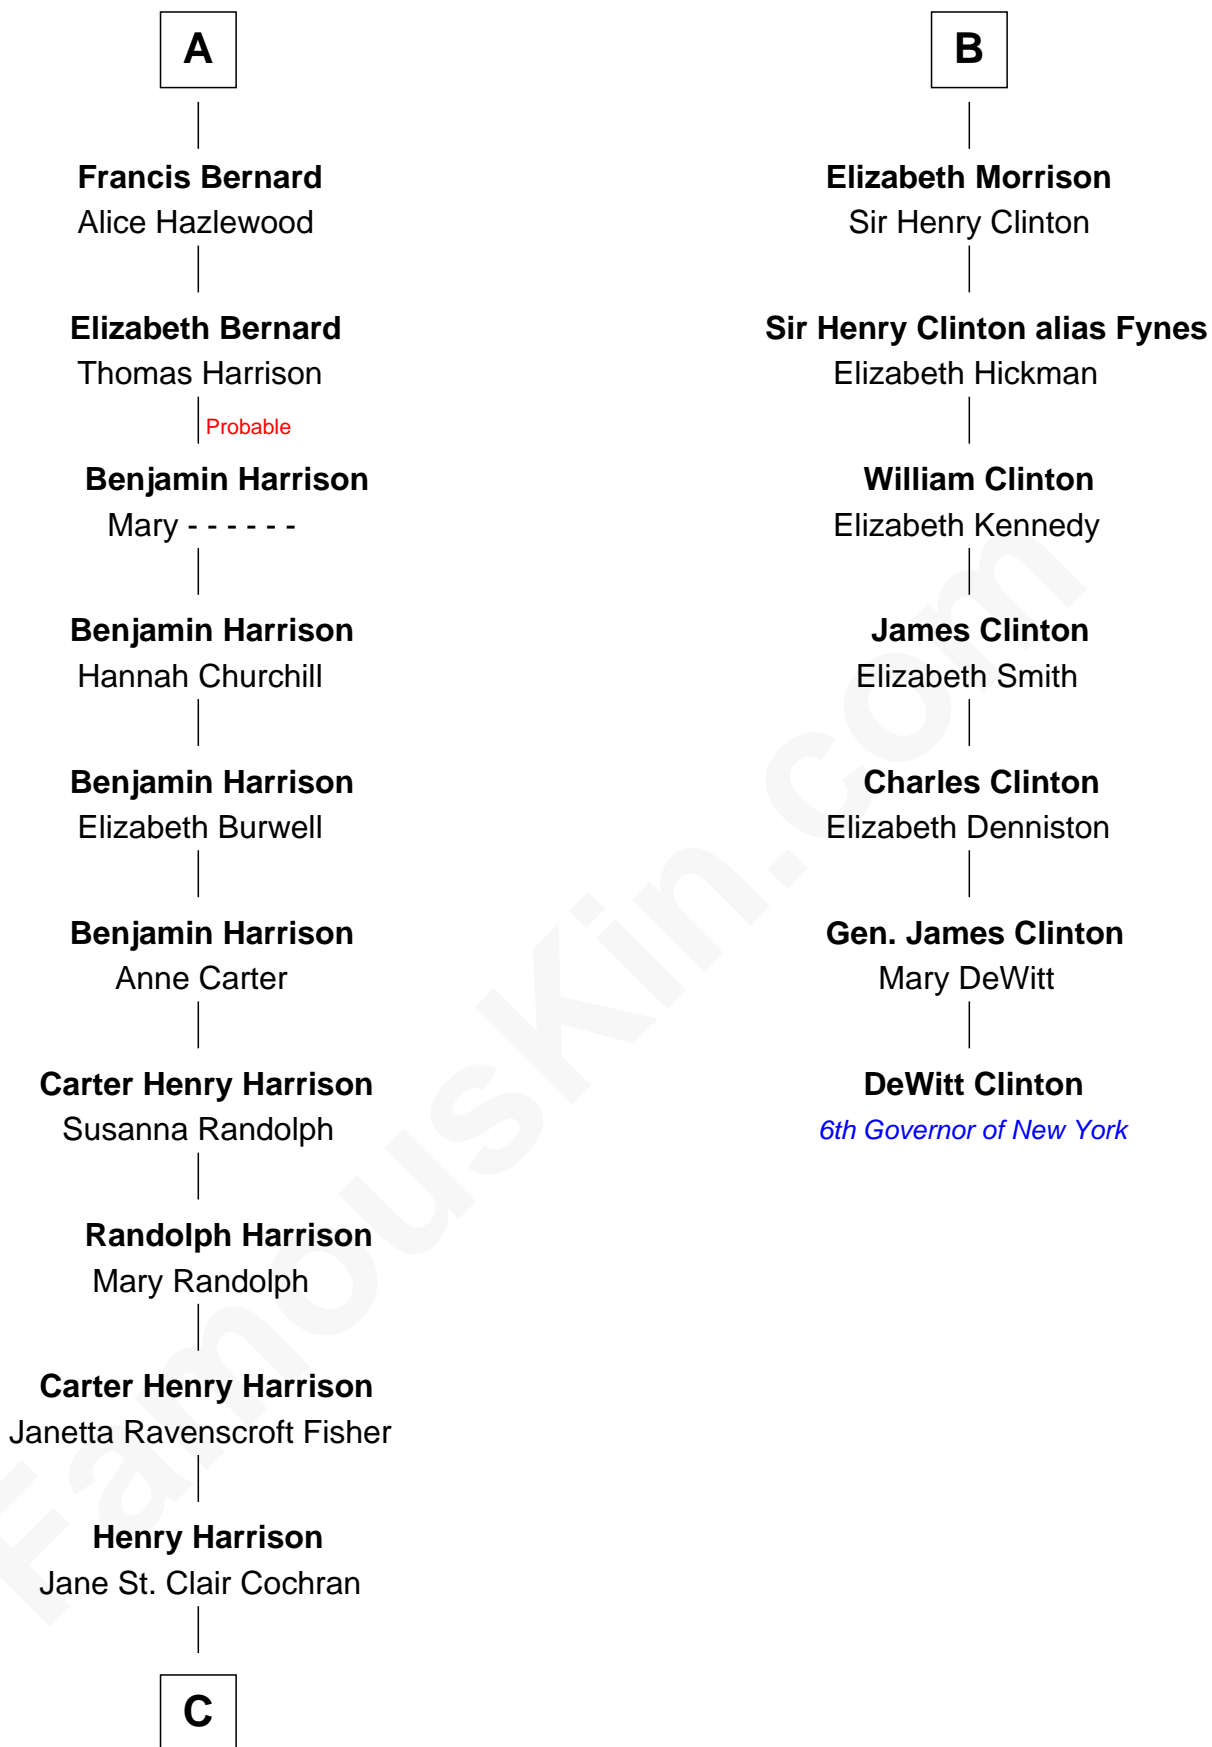

# FamousKin.com Relationship Chart of

**Edward Norton**

*Movie Actor*

13th cousin 8 times removed of

**DeWitt Clinton**

*6th Governor of New York*

**Sir William de Ros**  
Margery de Badlesmere

**C**

George Moffett Harrison

Bettie Montgomery. Kent

Joseph Kent Harrison

Cornelia Long Somerville

Betty Kent Harrison

Edward Mower Norton

Edward Mower Norton

Lydia Robinson Rouse