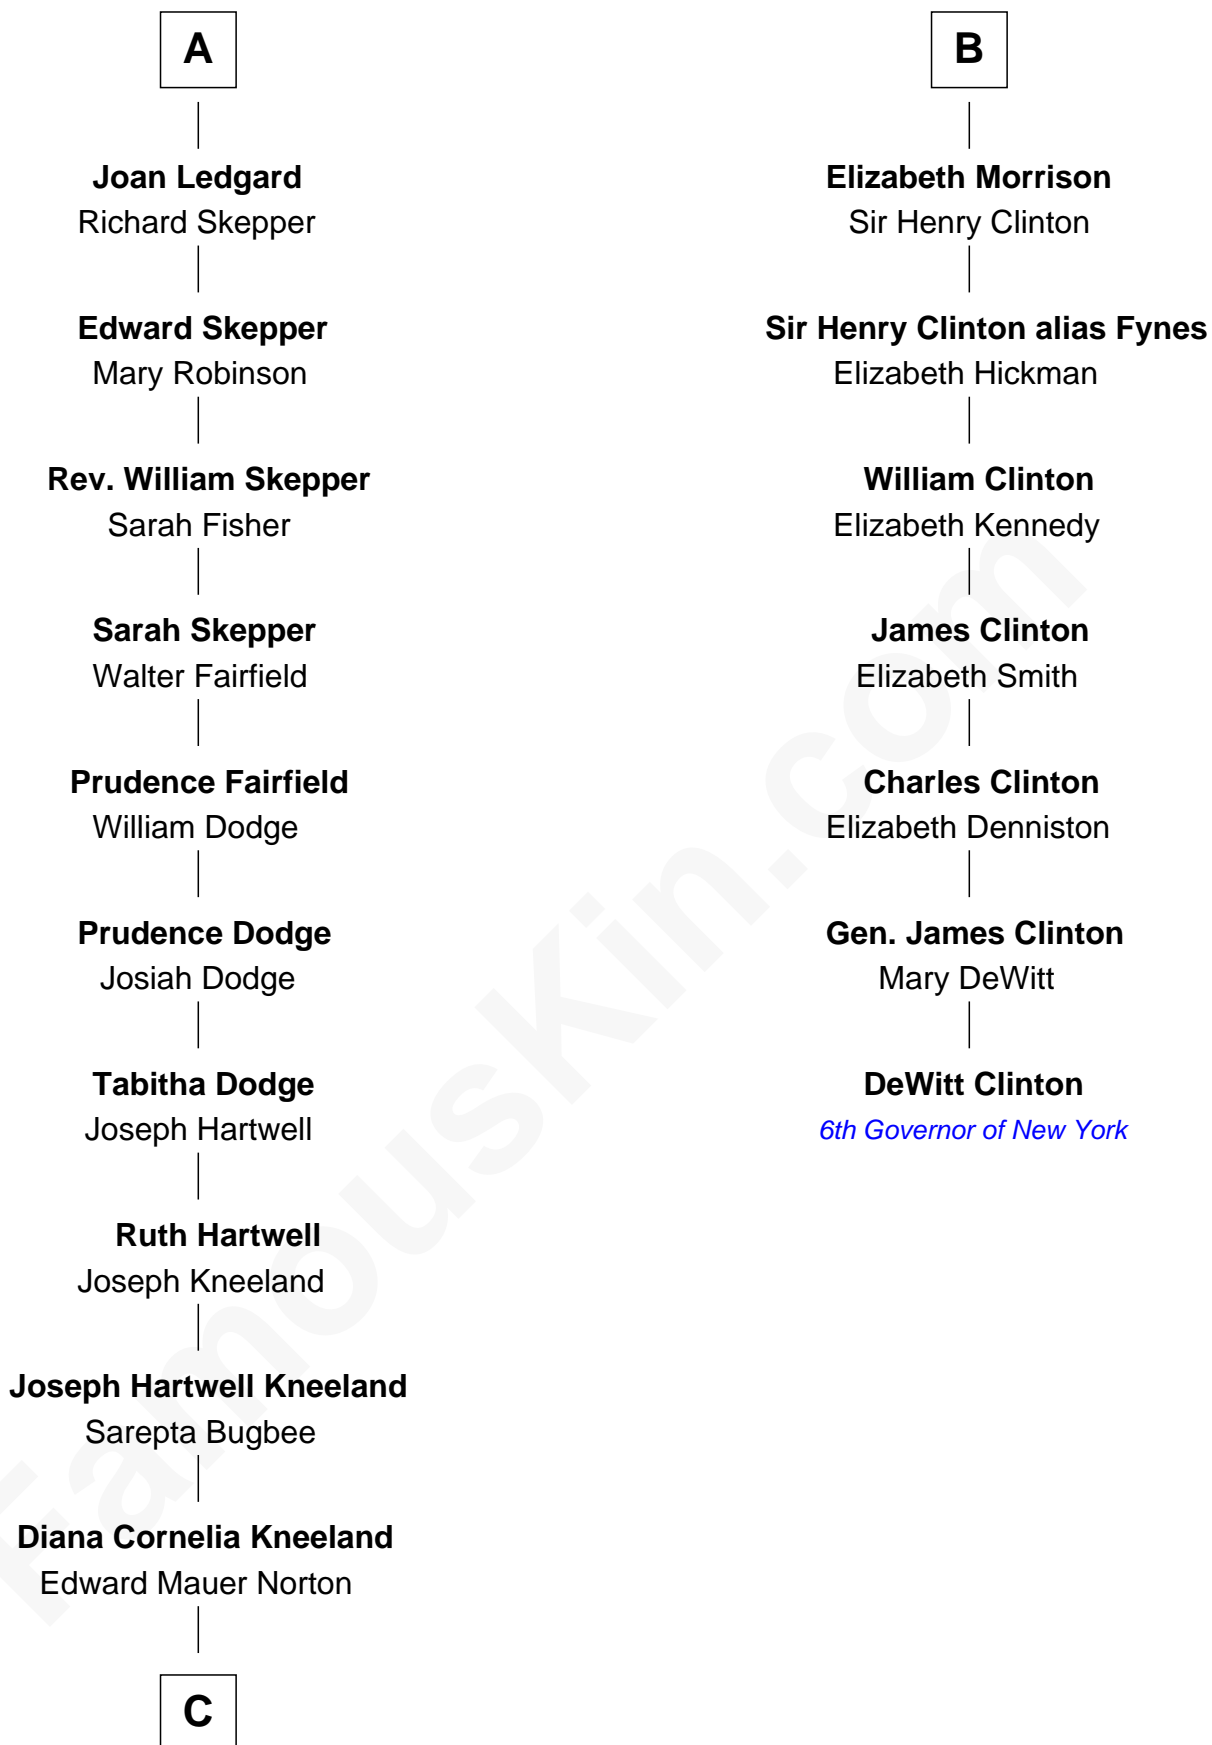

FamousKin.com Relationship Chart of

Edward Norton

Movie Actor

13th cousin 8 times removed of

DeWitt Clinton

6th Governor of New York

Ralph de Stafford

Margaret de Audley

Margaret de Ros

Sir Reynold Grey

Sir John Grey

Constance de Holand

Sir Edmund Grey

Katherine Percy

George Grey

Catherine Herbert

Anne Grey

Sir John Hussey

Bridget Hussey

Sir Richard Morrison

B

C

Seneca Hughes Norton

Josephine E. Weis