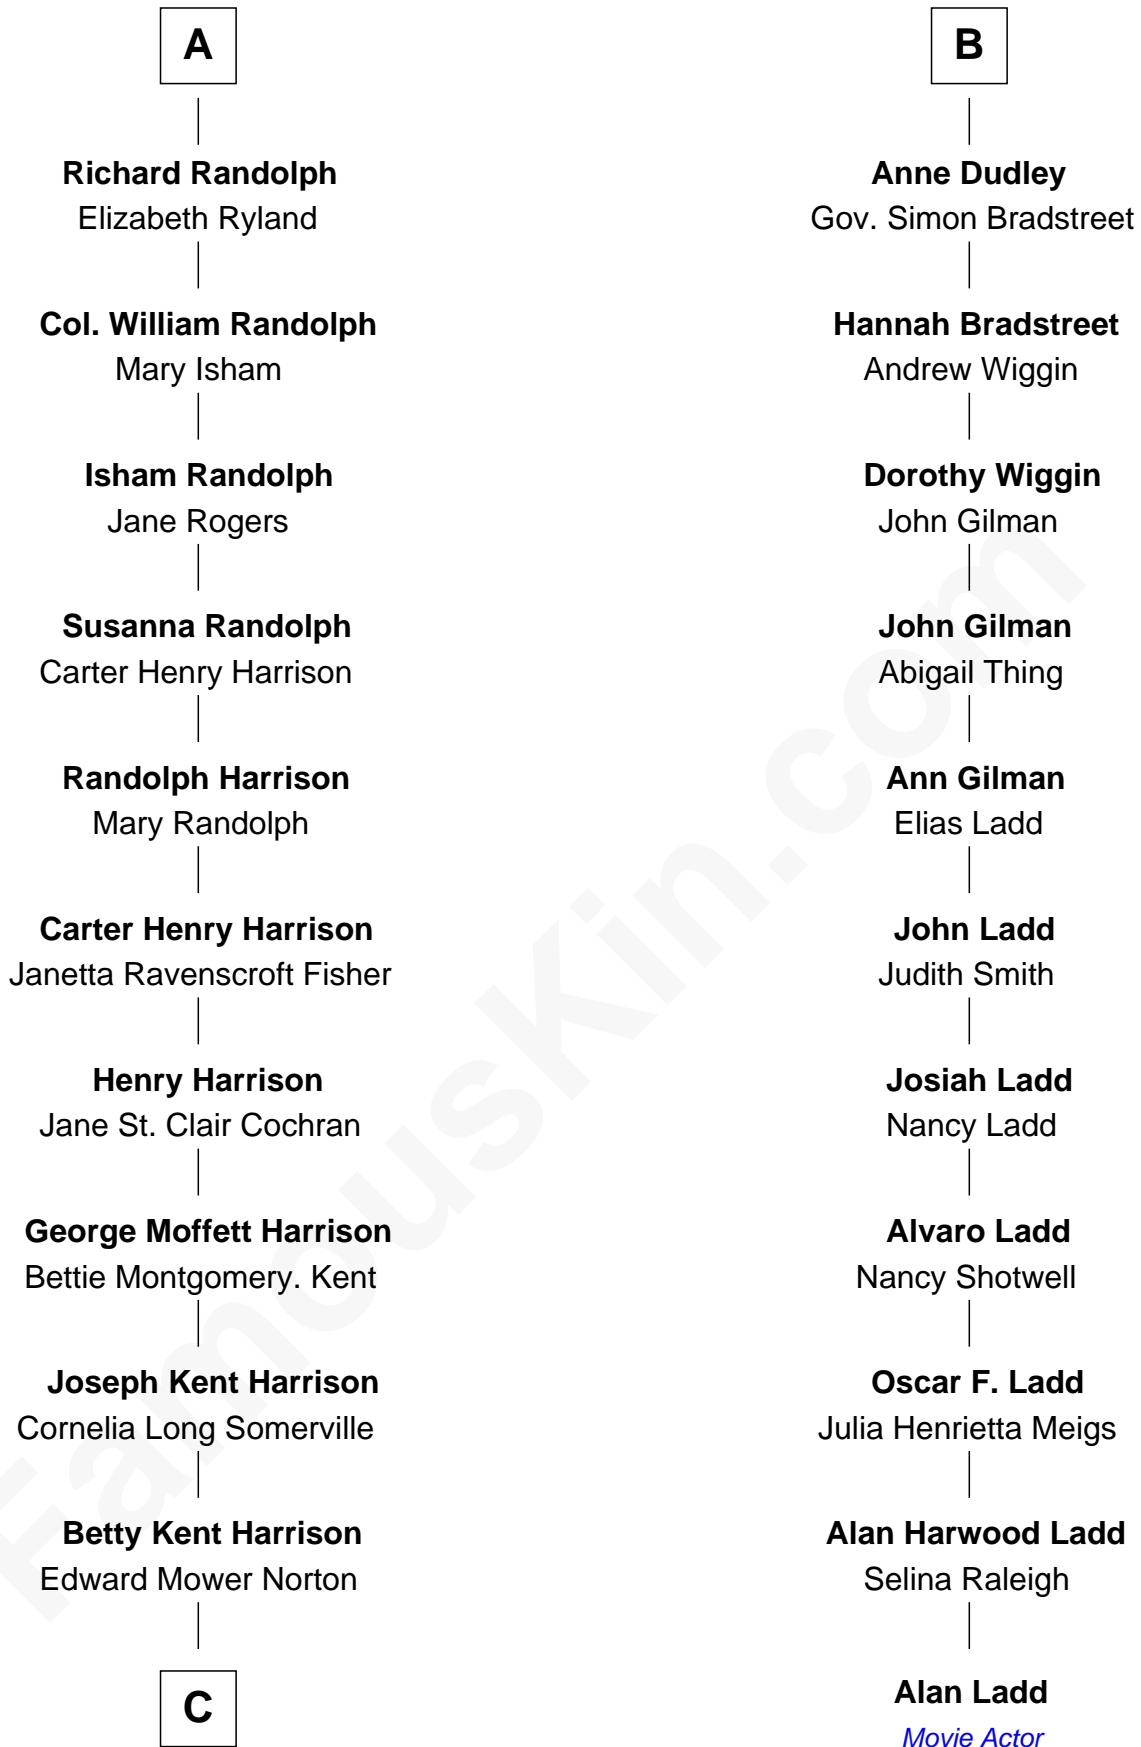

FamousKin.com Relationship Chart of

Edward Norton

Movie Actor

17th cousin 1 time removed of

Alan Ladd

Movie Actor

Sir Ralph Neville

Joan Beaufort

Anne Tanfield

Clement Vincent

Elizabeth Vincent

Richard Lane

Dorothy Lane

William Randolph

A

Katherine Neville

Sir Thomas Strangeways

Joan Strangeways

Sir William Willoughby

Cecily Willoughby

Sir Edward Sutton

Sir John Sutton

Cecily Grey

Sir Henry Dudley

----- Ashton

Probable

Roger Dudley

Susanna Thorne

Gov. Thomas Dudley

Dorothy York

B

C