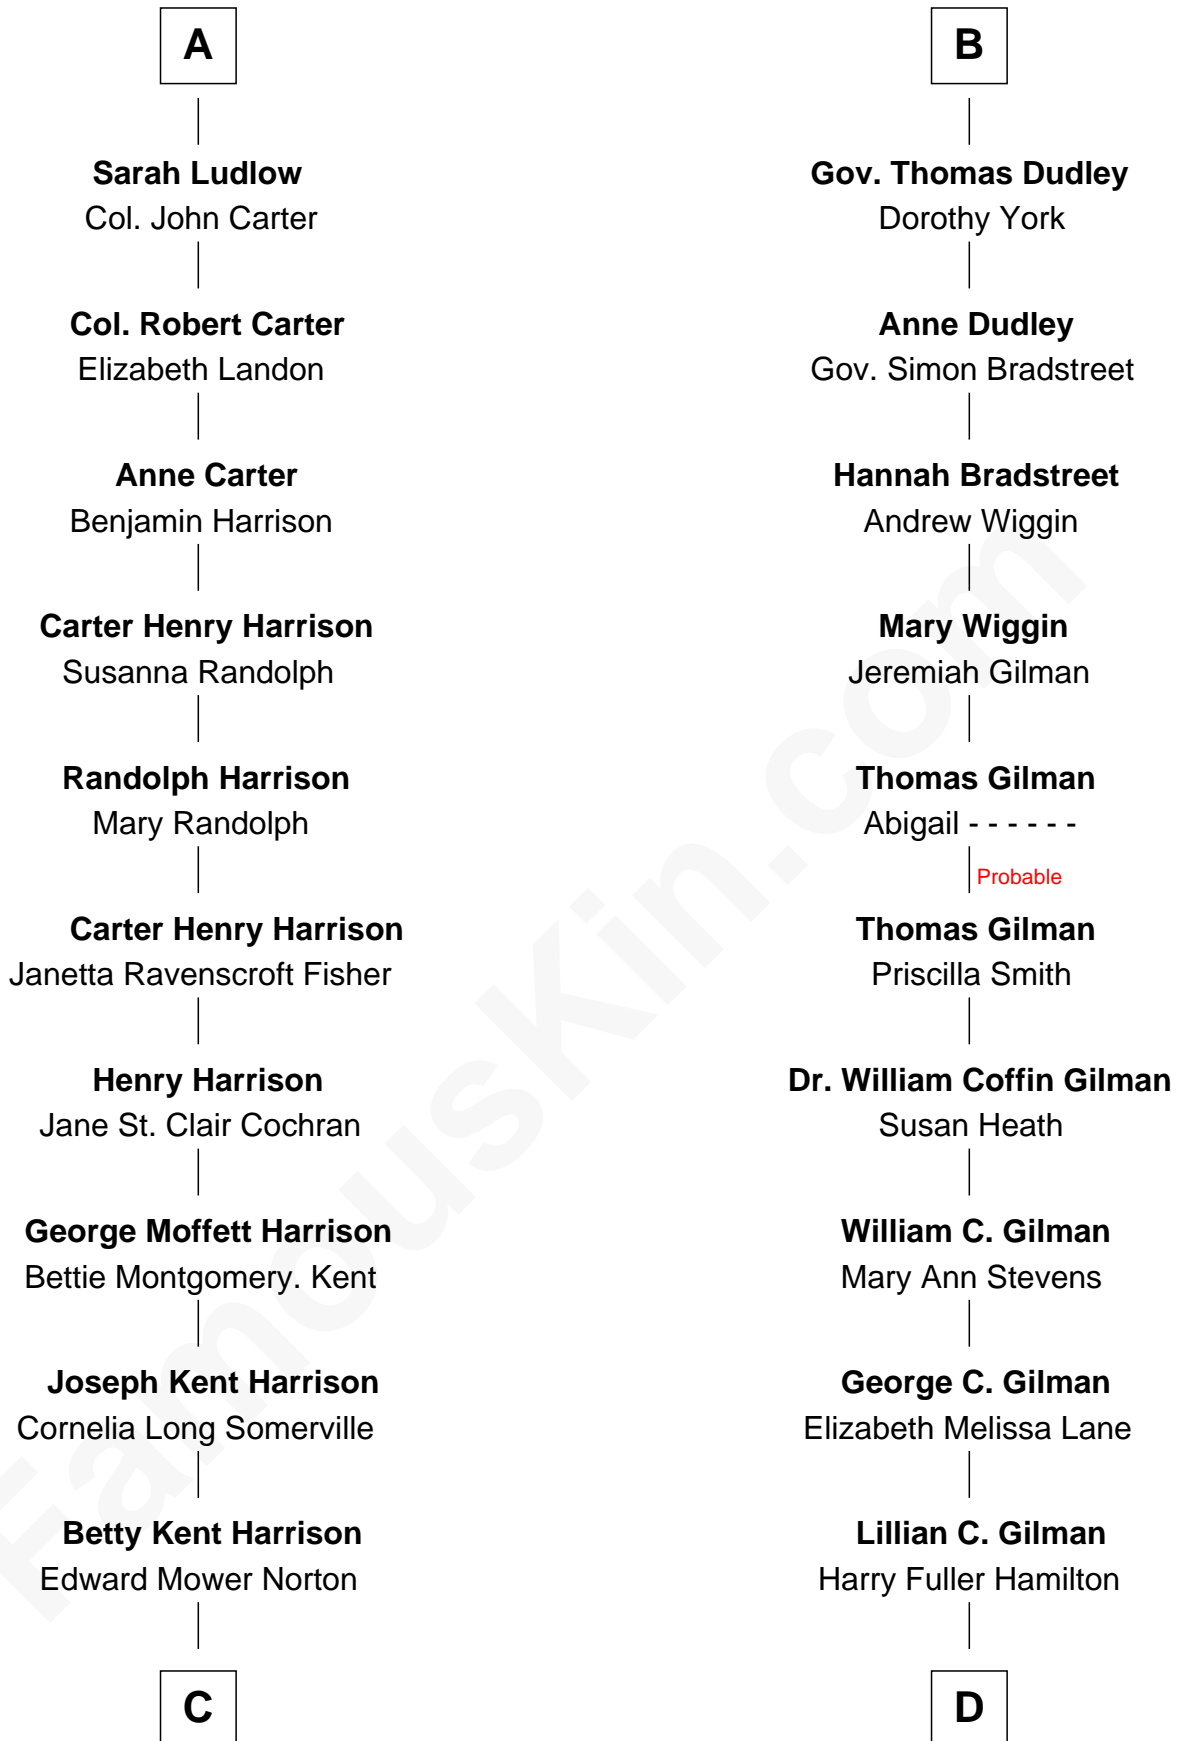

FamousKin.com Relationship Chart of

Edward Norton

Movie Actor

18th cousin of

George Hamilton

TV and Movie Actor

Sir Walter Blount

Sancha de Ayala

C

Edward Mower Norton

Lydia Robinson Rouse

Edward Norton

Movie Actor

D

George William Hamilton

Anne Lucille Stevens