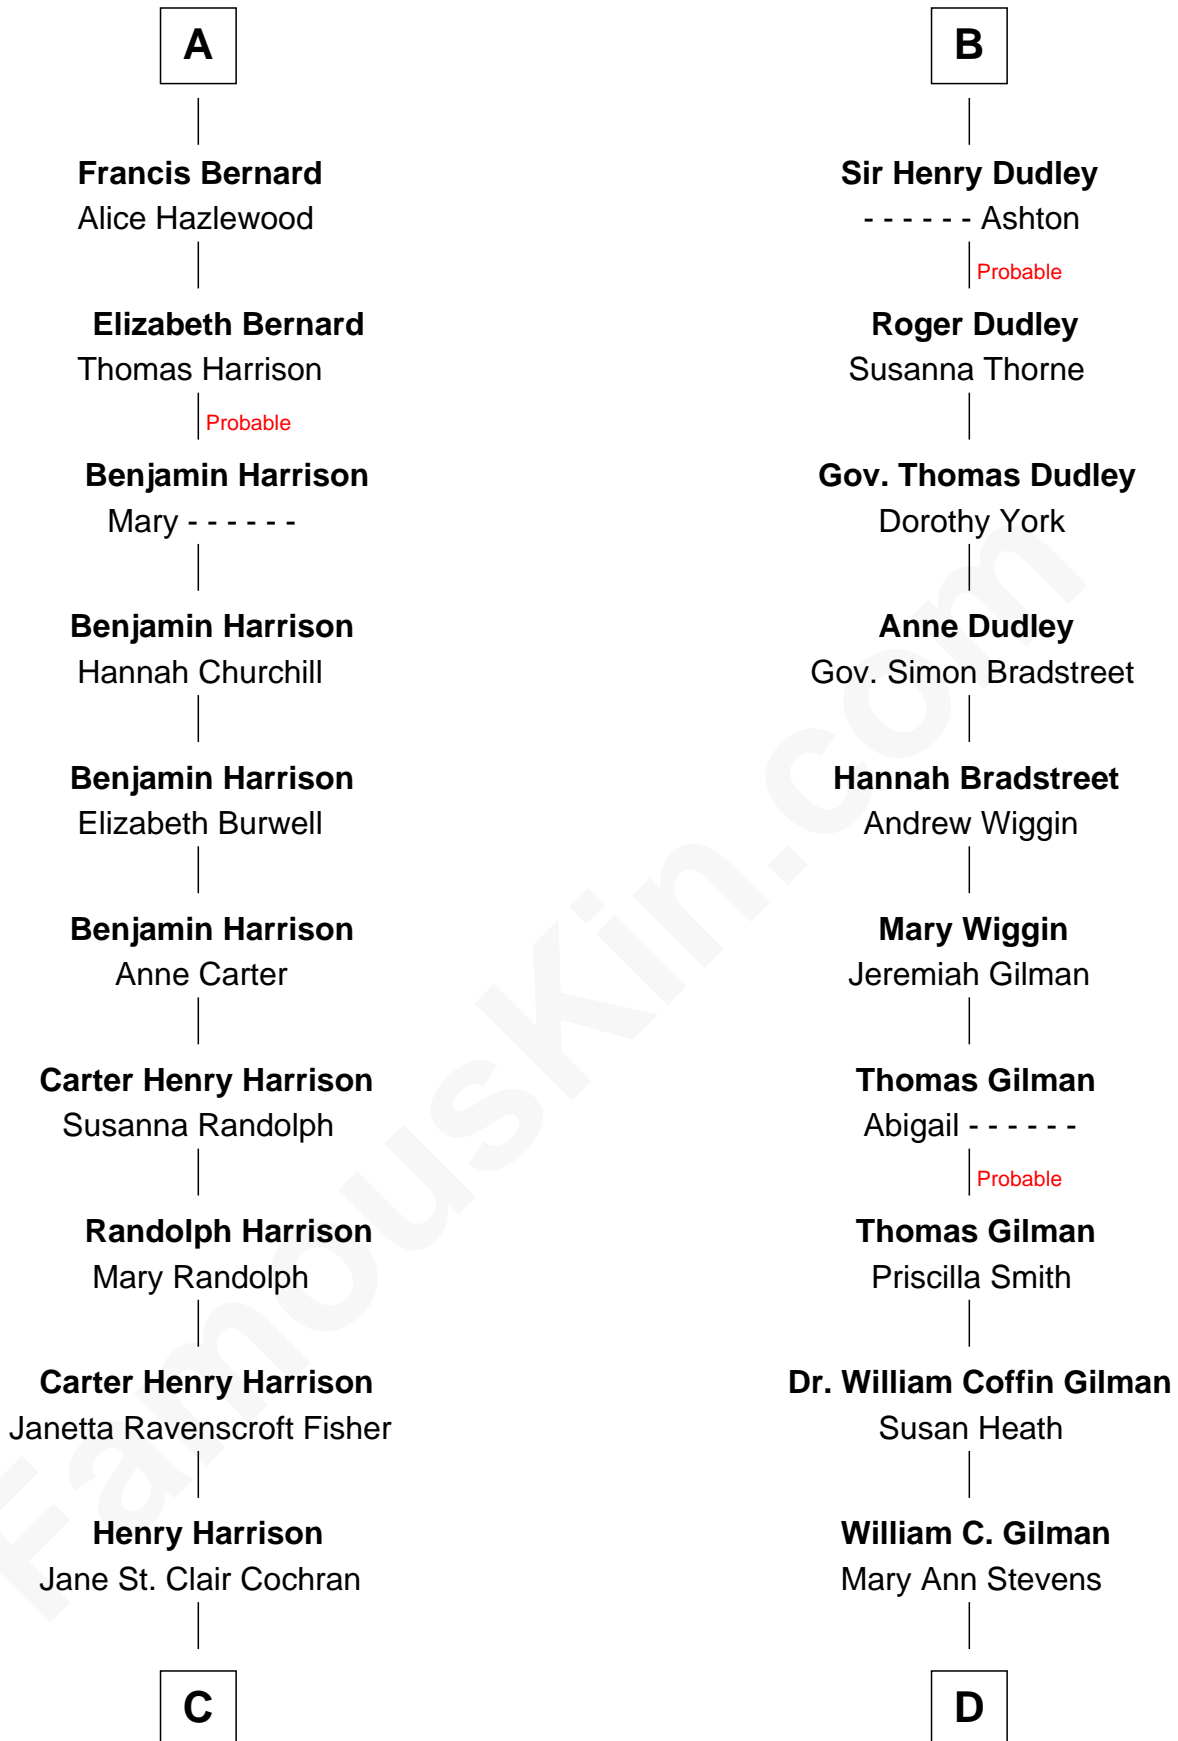

FamousKin.com Relationship Chart of

Edward Norton

Movie Actor

20th cousin 1 time removed of

George Hamilton

TV and Movie Actor

Sir William de Ros
Margery de Badlesmere

C

George Moffett Harrison
Bettie Montgomery. Kent

Joseph Kent Harrison
Cornelia Long Somerville

Betty Kent Harrison
Edward Mower Norton

Edward Mower Norton
Lydia Robinson Rouse

Edward Norton
Movie Actor

D

George C. Gilman
Elizabeth Melissa Lane