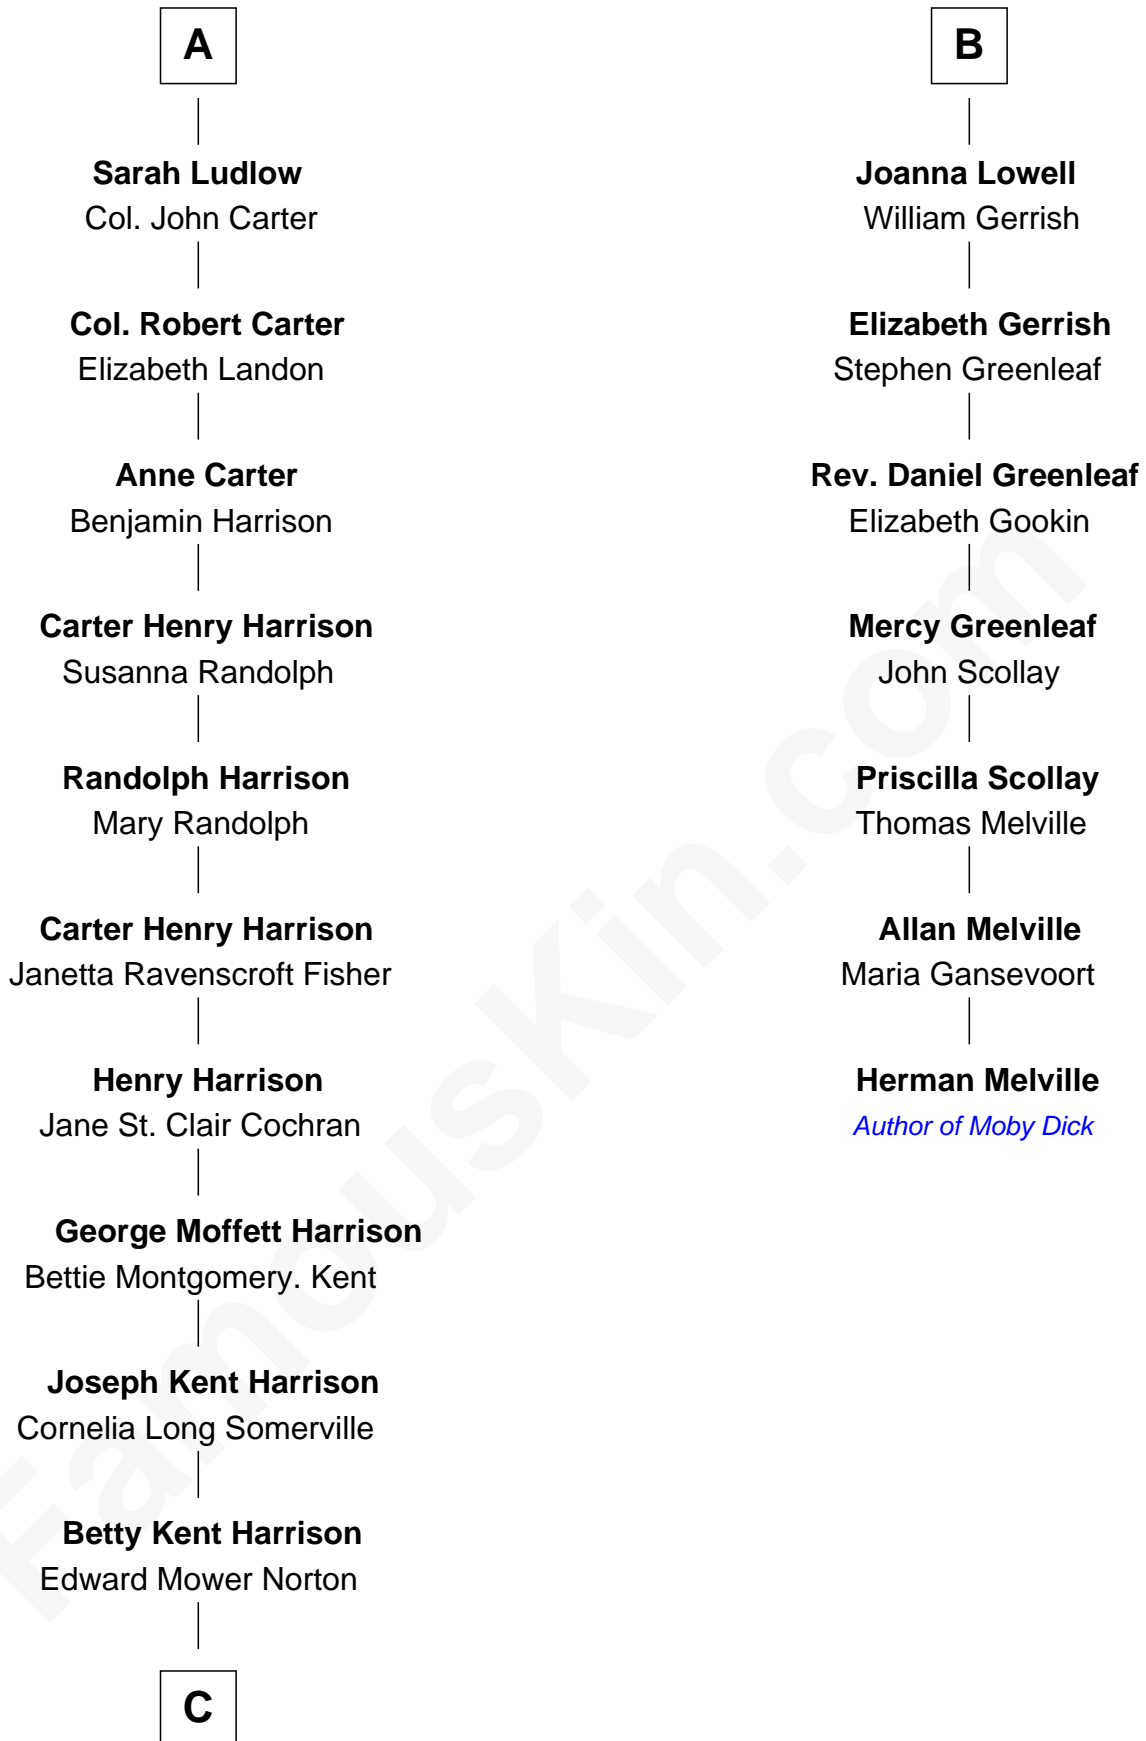

FamousKin.com Relationship Chart of

Edward Norton

Movie Actor

13th cousin 5 times removed of

Herman Melville

Author of Moby Dick

Sir Hugh Luttrell
Catherine de Beaumont

C

Edward Mower Norton

Lydia Robinson Rouse

Edward Norton

Movie Actor

FamousKin.com