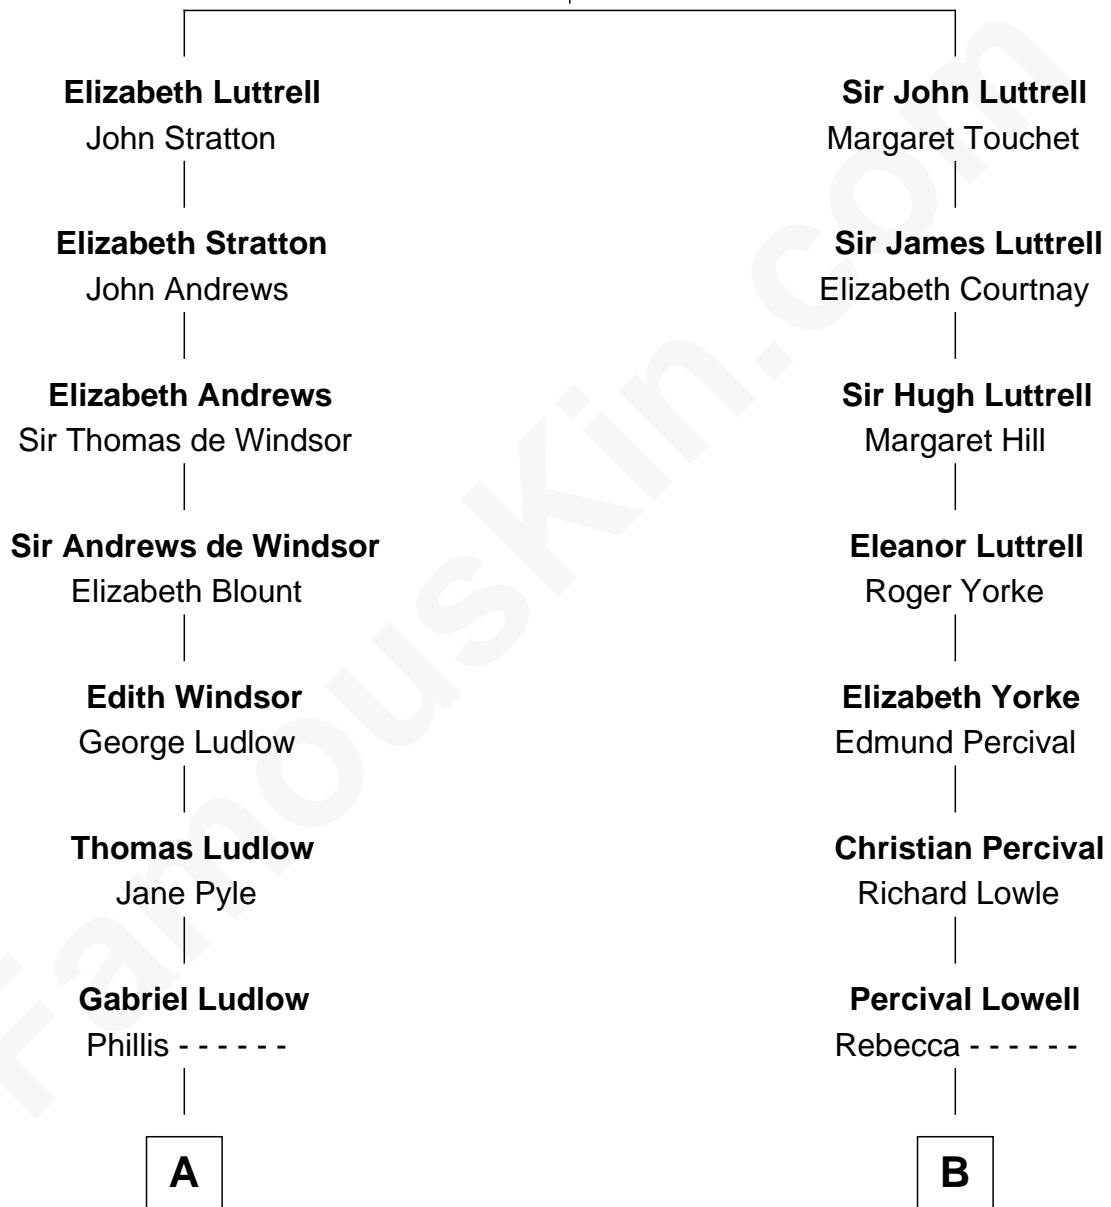

FamousKin.com Relationship Chart of

Edward Norton

Movie Actor

13th cousin 5 times removed of

Herman Melville

Author of Moby Dick

Sir Hugh Luttrell
Catherine de Beaumont

C

Edward Mower Norton

Lydia Robinson Rouse

Edward Norton

Movie Actor

FamousKin.com