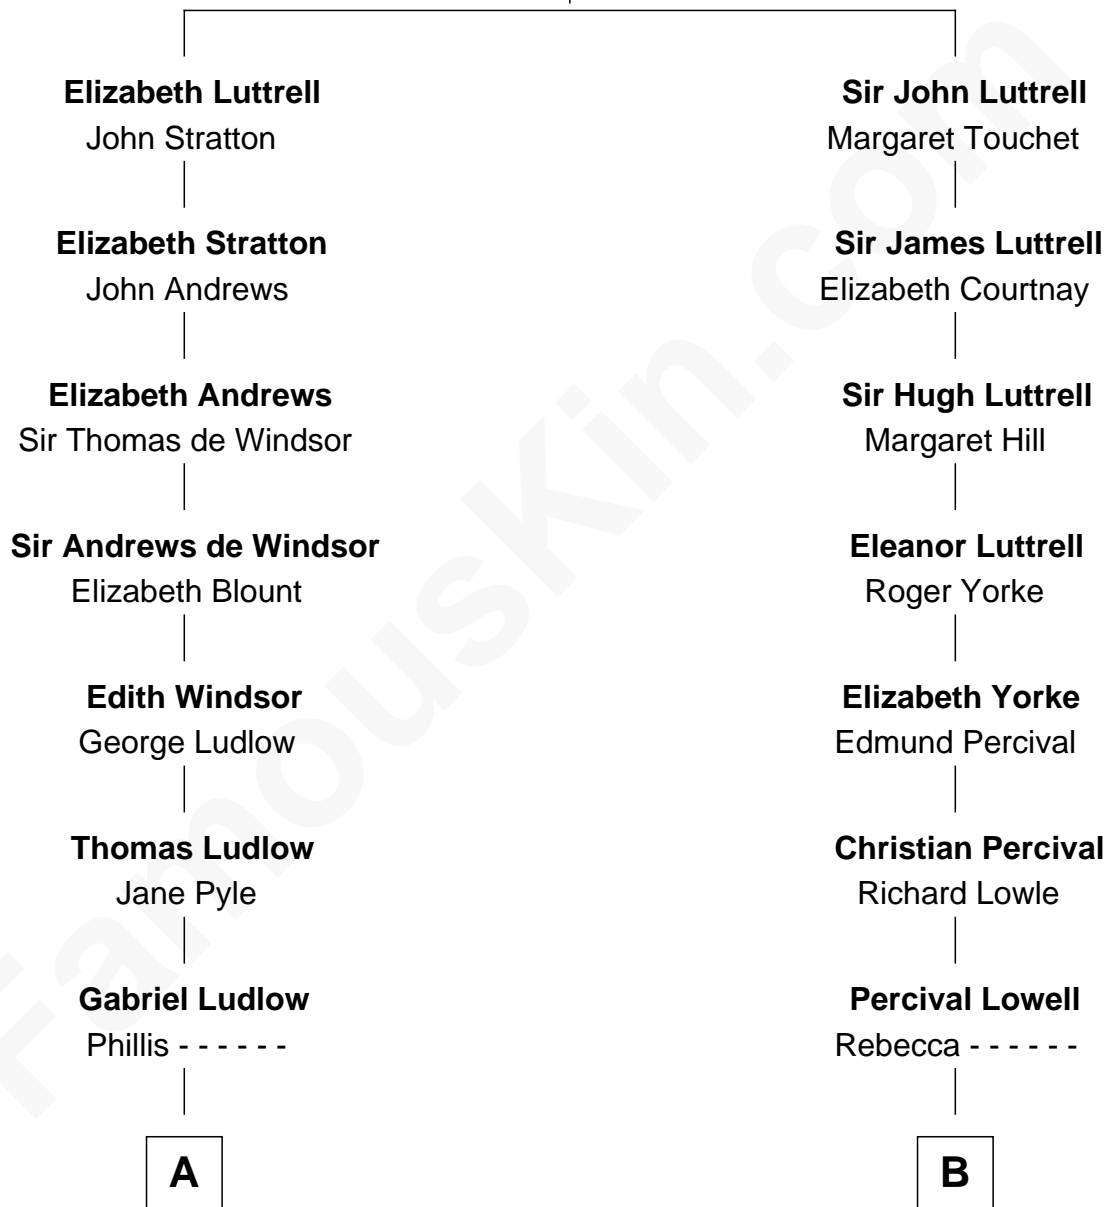

FamousKin.com Relationship Chart of

Edward Norton

Movie Actor

18th cousin of

James Spader

TV and Movie Actor

Sir Hugh Luttrell
Catherine de Beaumont

C

Edward Mower Norton

Lydia Robinson Rouse

Edward Norton

Movie Actor

D

Jean Fraser

Stoddard Greenwood Spader

James Spader