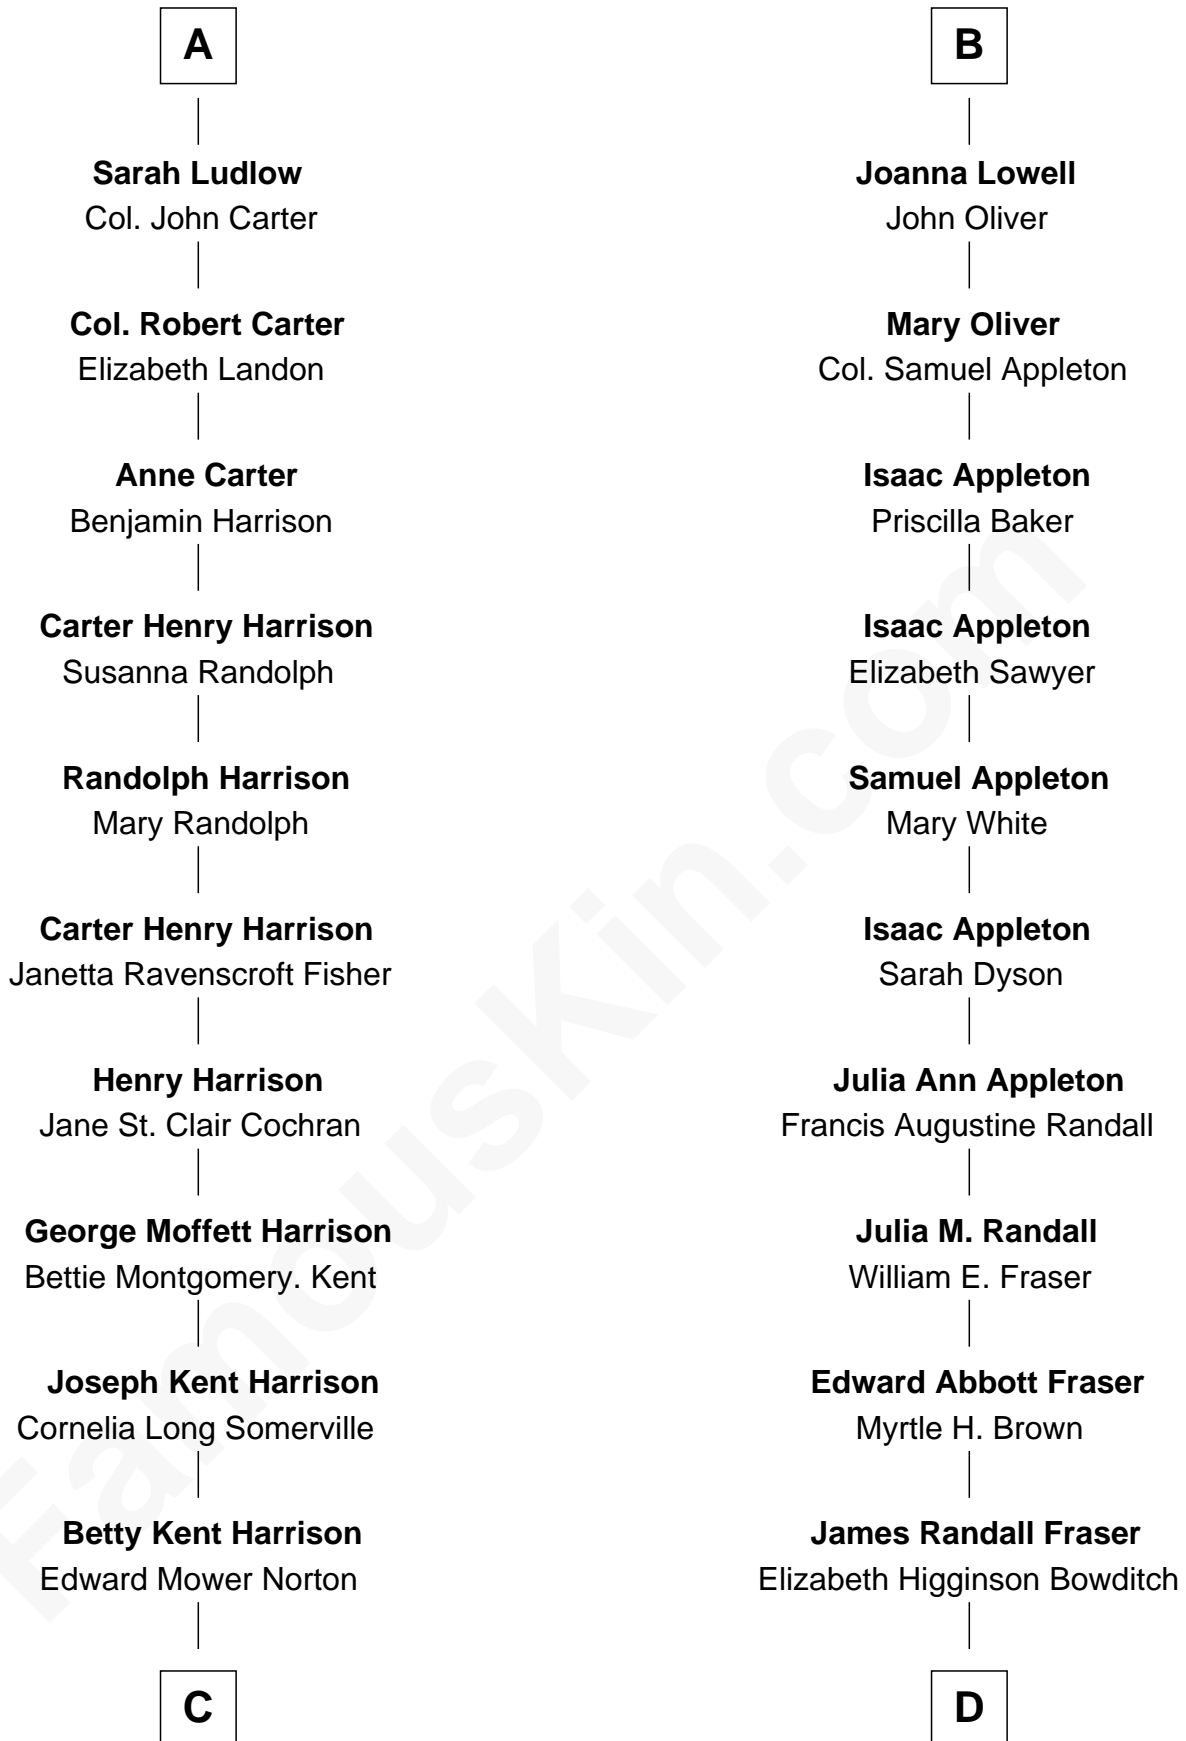

FamousKin.com Relationship Chart of

Edward Norton

Movie Actor

18th cousin of

James Spader

TV and Movie Actor

Sir Hugh Luttrell
Catherine de Beaumont

C

Edward Mower Norton

Lydia Robinson Rouse

Edward Norton

Movie Actor

D

Jean Fraser

Stoddard Greenwood Spader

James Spader