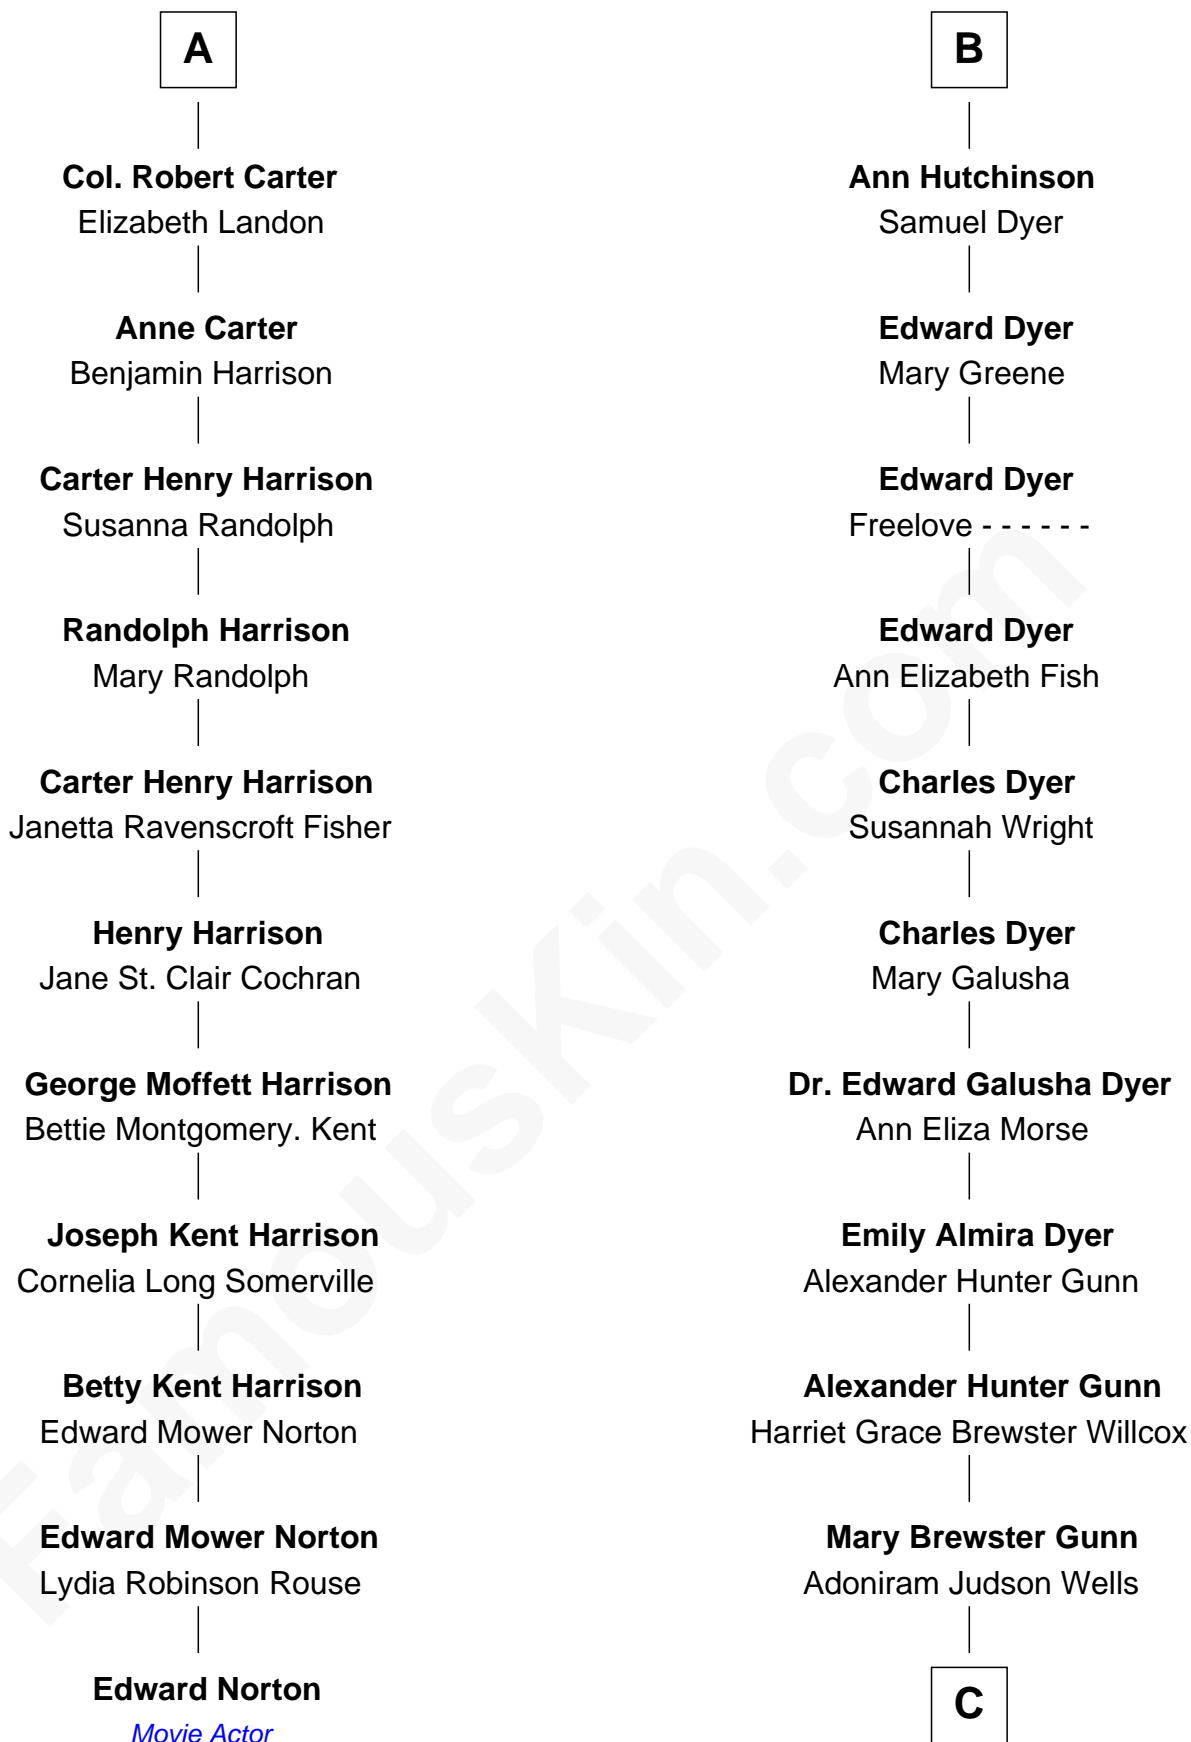

# FamousKin.com Relationship Chart of

**Edward Norton**

*Movie Actor*

17th cousin 1 time removed of

**Elisabeth Shue**

*TV and Movie Actress*

**Sir Thomas Blount**

Margaret de Gresley

C

—  
**Anne Brewster Wells**

James William Shue

—  
**Elisabeth Shue**

*TV and Movie Actress*

FamousKin.com