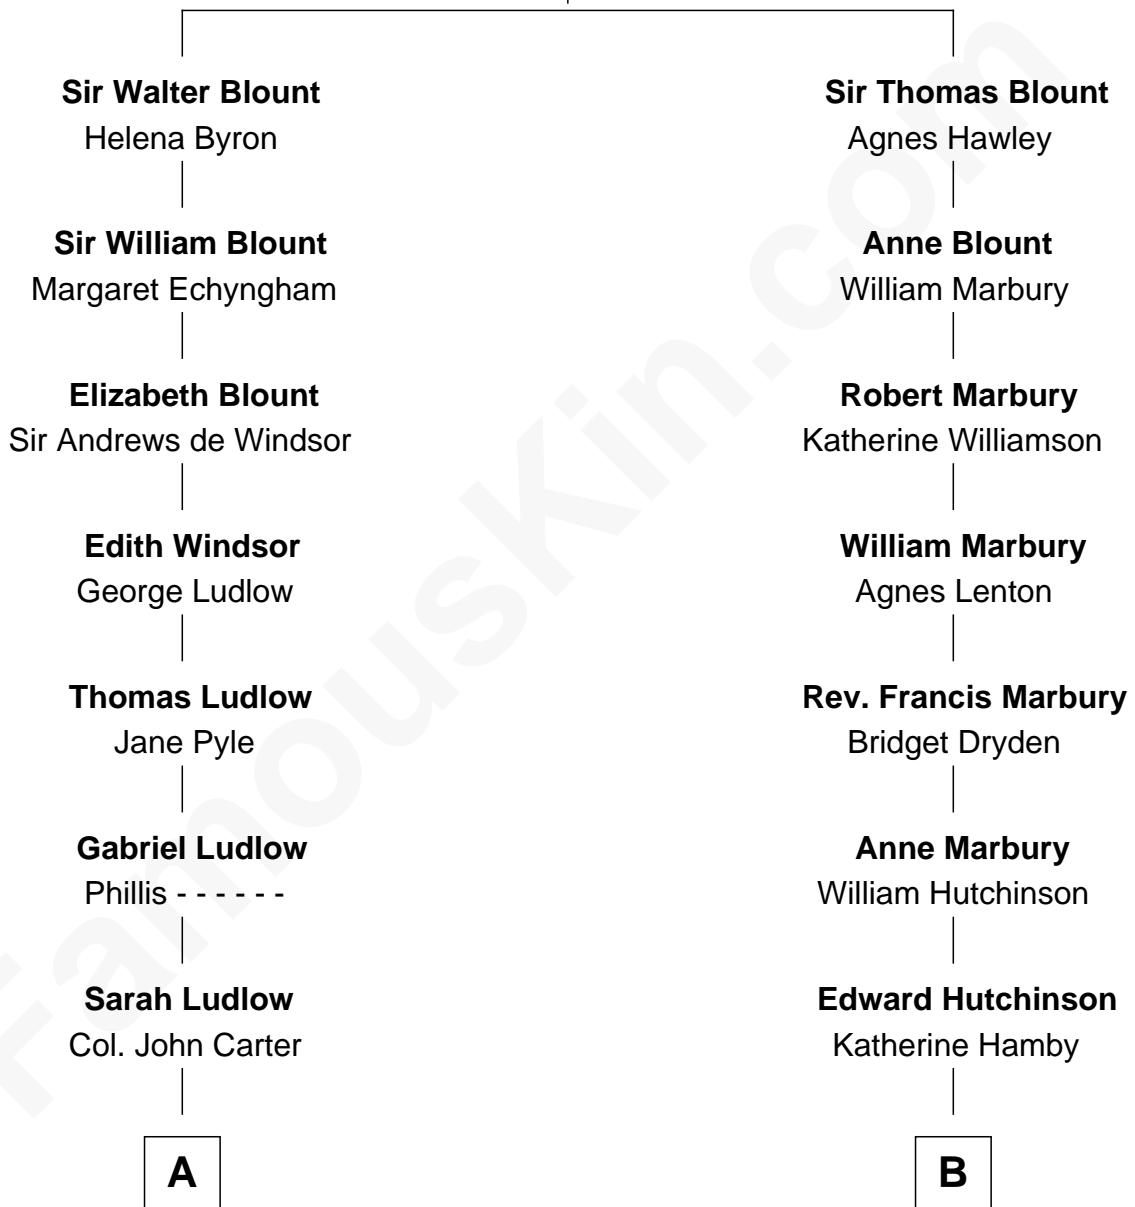

# FamousKin.com Relationship Chart of

**Edward Norton**

*Movie Actor*

17th cousin 1 time removed of

**Elisabeth Shue**

*TV and Movie Actress*

**Sir Thomas Blount**

Margaret de Gresley

C

—  
**Anne Brewster Wells**

James William Shue

—  
**Elisabeth Shue**

*TV and Movie Actress*

FamousKin.com