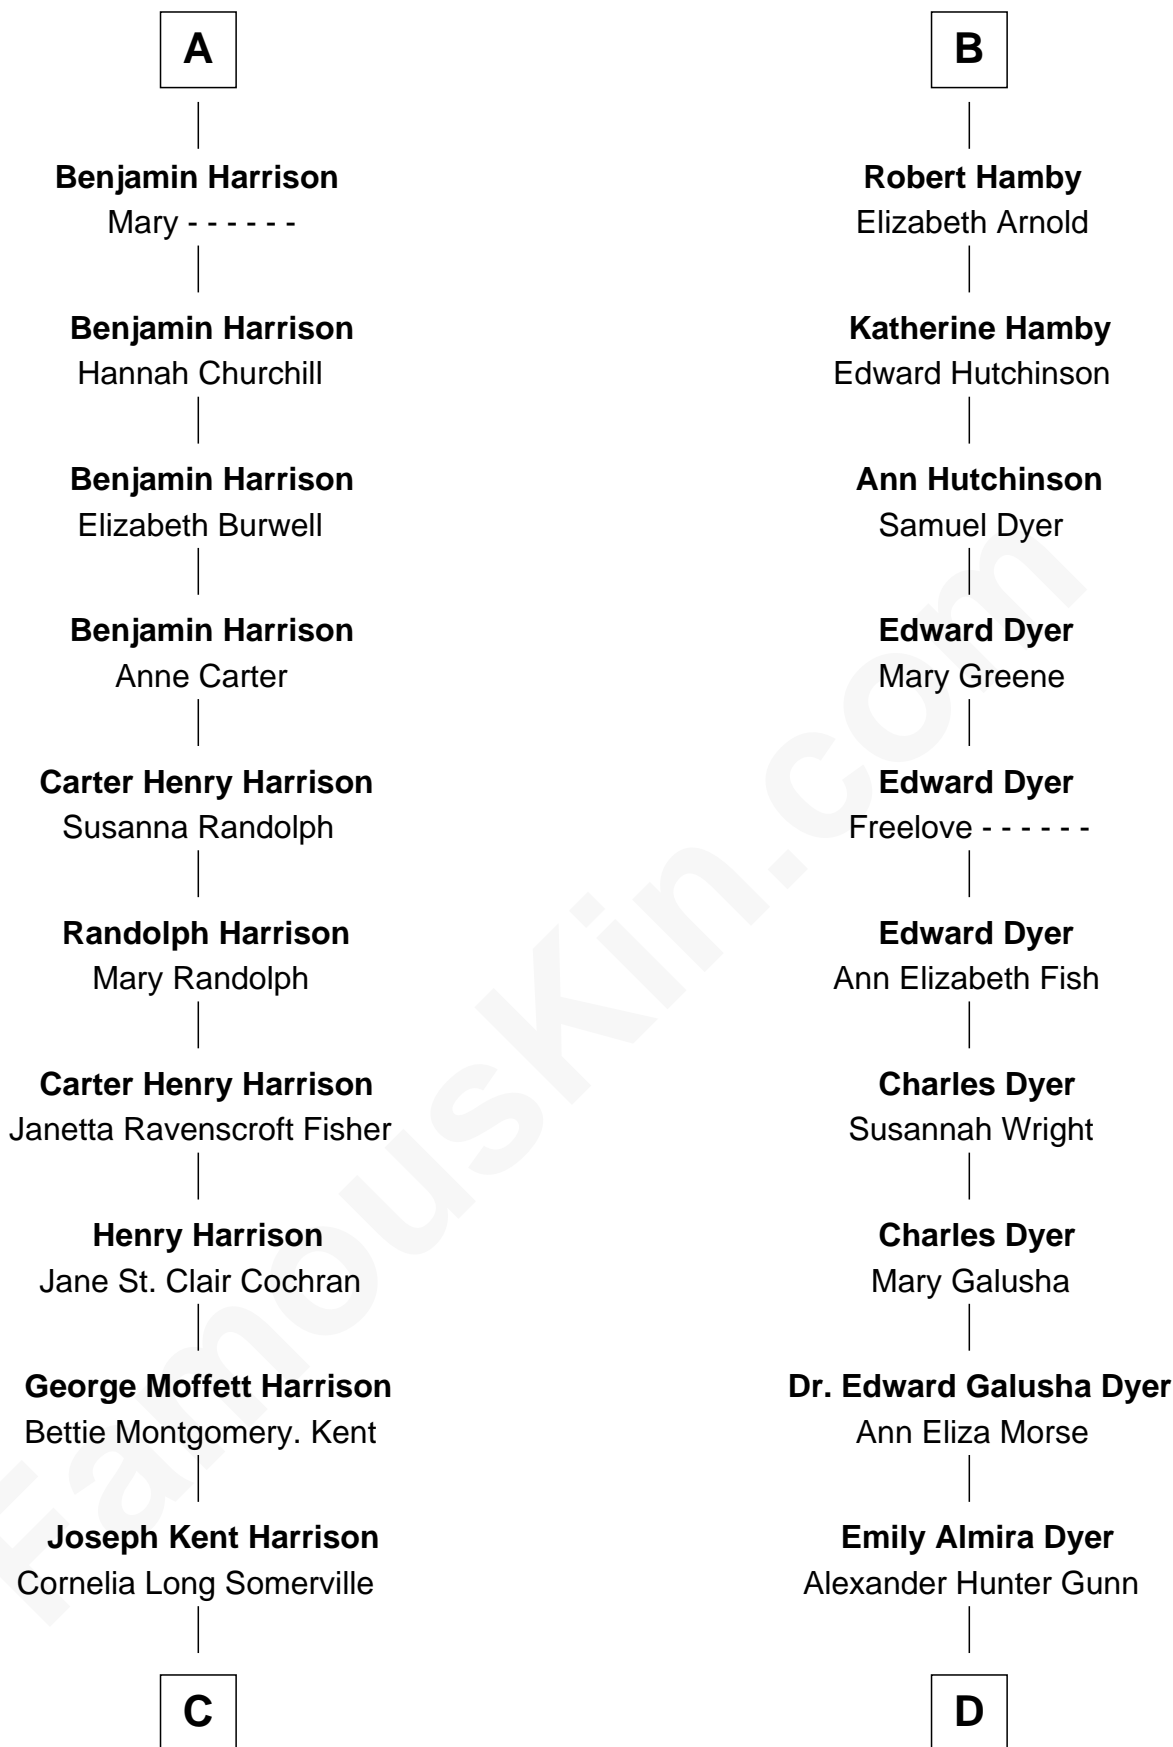

# FamousKin.com Relationship Chart of

**Edward Norton**

*Movie Actor*

19th cousin 1 time removed of

**Elisabeth Shue**

*TV and Movie Actress*

**Stephen le Scrope**

Margery de Welles

**John le Scrope**  
Elizabeth Chaworth

**Elizabeth le Scrope**  
Sir Henry le Scrope

**Margaret Scrope**  
John Bernard

**John Bernard**  
Margaret Daundelyn

**John Bernard**  
Cecily Muscote

**Francis Bernard**  
Alice Hazlewood

**Elizabeth Bernard**  
Thomas Harrison

Probable

**A**

**Maude le Scrope**  
Sir Baldwin Freville

**Margaret Freville**  
Sir Hugh Willoughby

**Margery Willoughby**  
Sir Godfrey Hilton

**Elizabeth Hilton**  
Richard Thimbleby

**Anne Thimbleby**  
John Booth

**Eleanor Booth**  
Edward Hamby

**William Hamby**  
Margaret Blewett

**B**

**C**

**Betty Kent Harrison**  
Edward Mower Norton

**Edward Mower Norton**  
Lydia Robinson Rouse