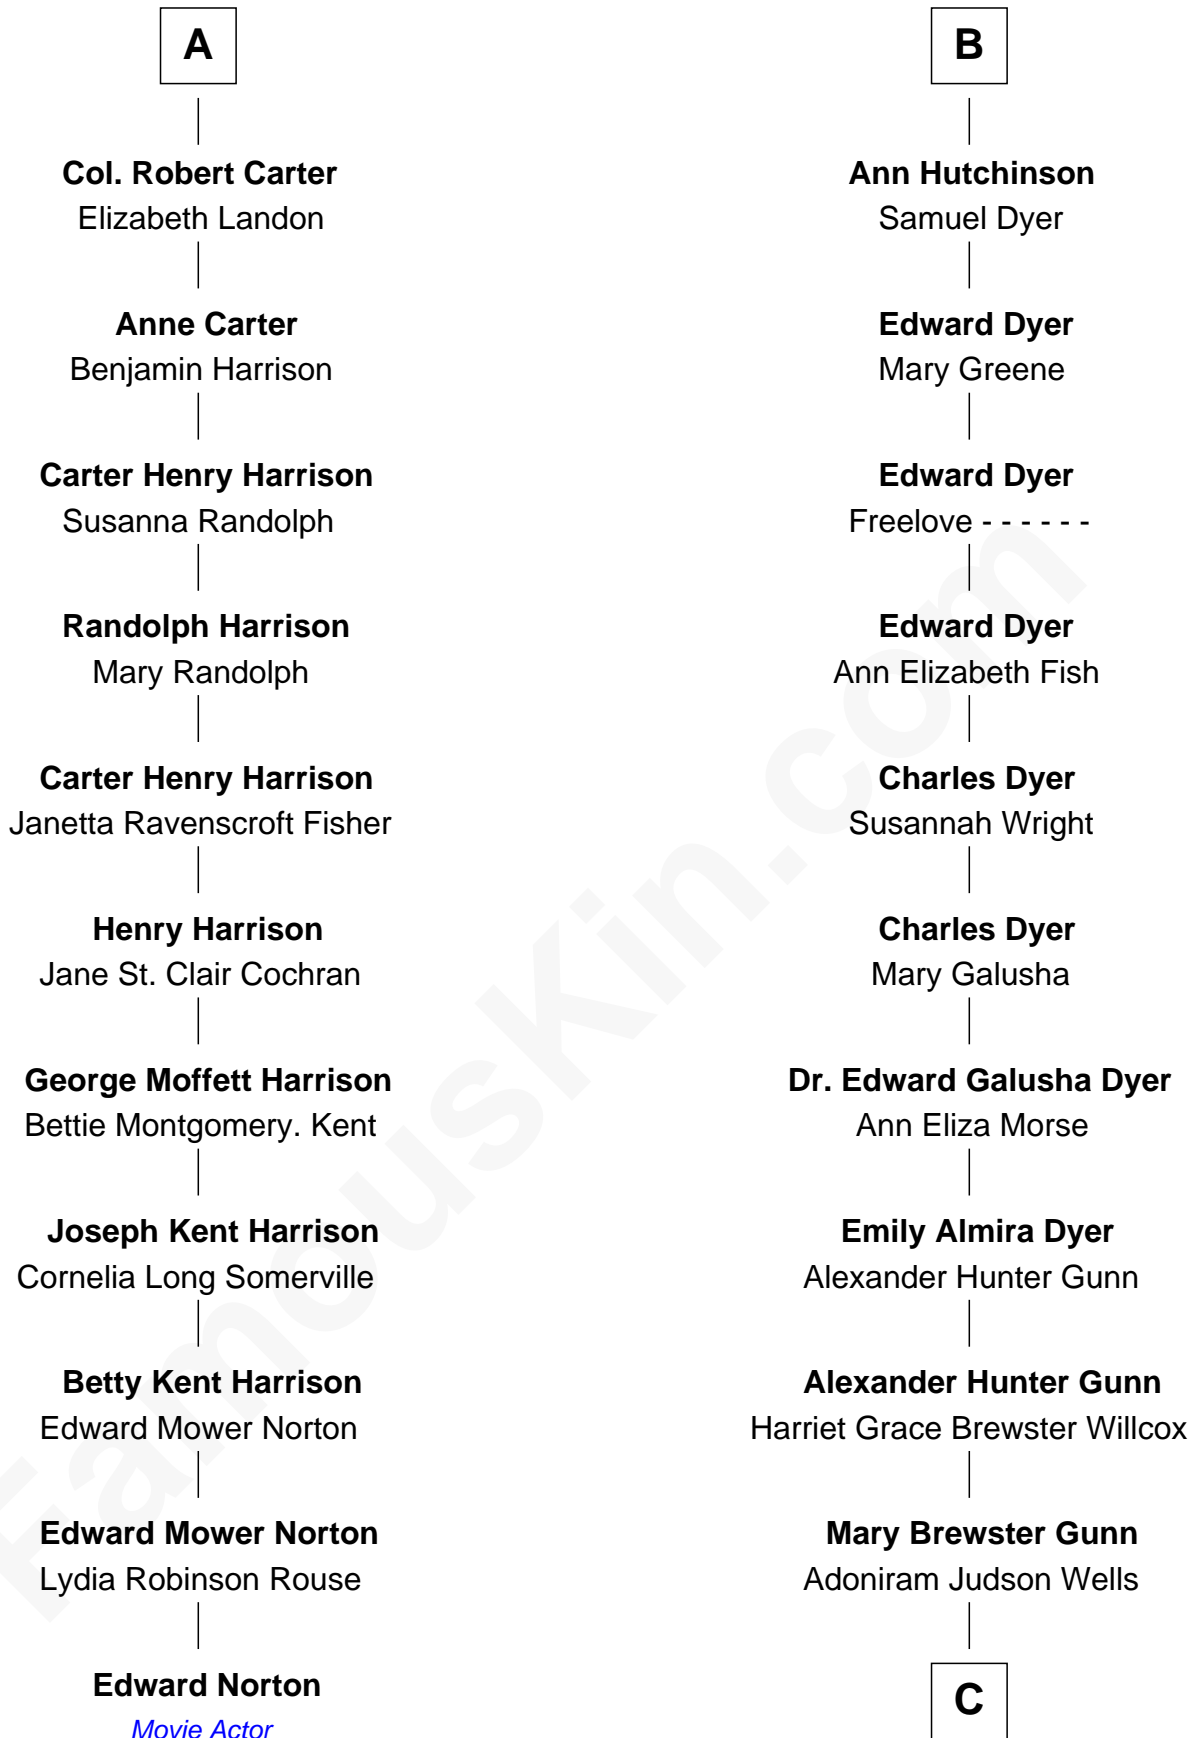

# FamousKin.com Relationship Chart of

**Edward Norton**

*Movie Actor*

17th cousin 1 time removed of

**Andrew Shue**

*TV Actor*

**Sir Thomas Blount**

Margaret de Gresley

C

Anne Brewster Wells

James William Shue

Andrew Shue

*TV Actor*

FamousKin.com