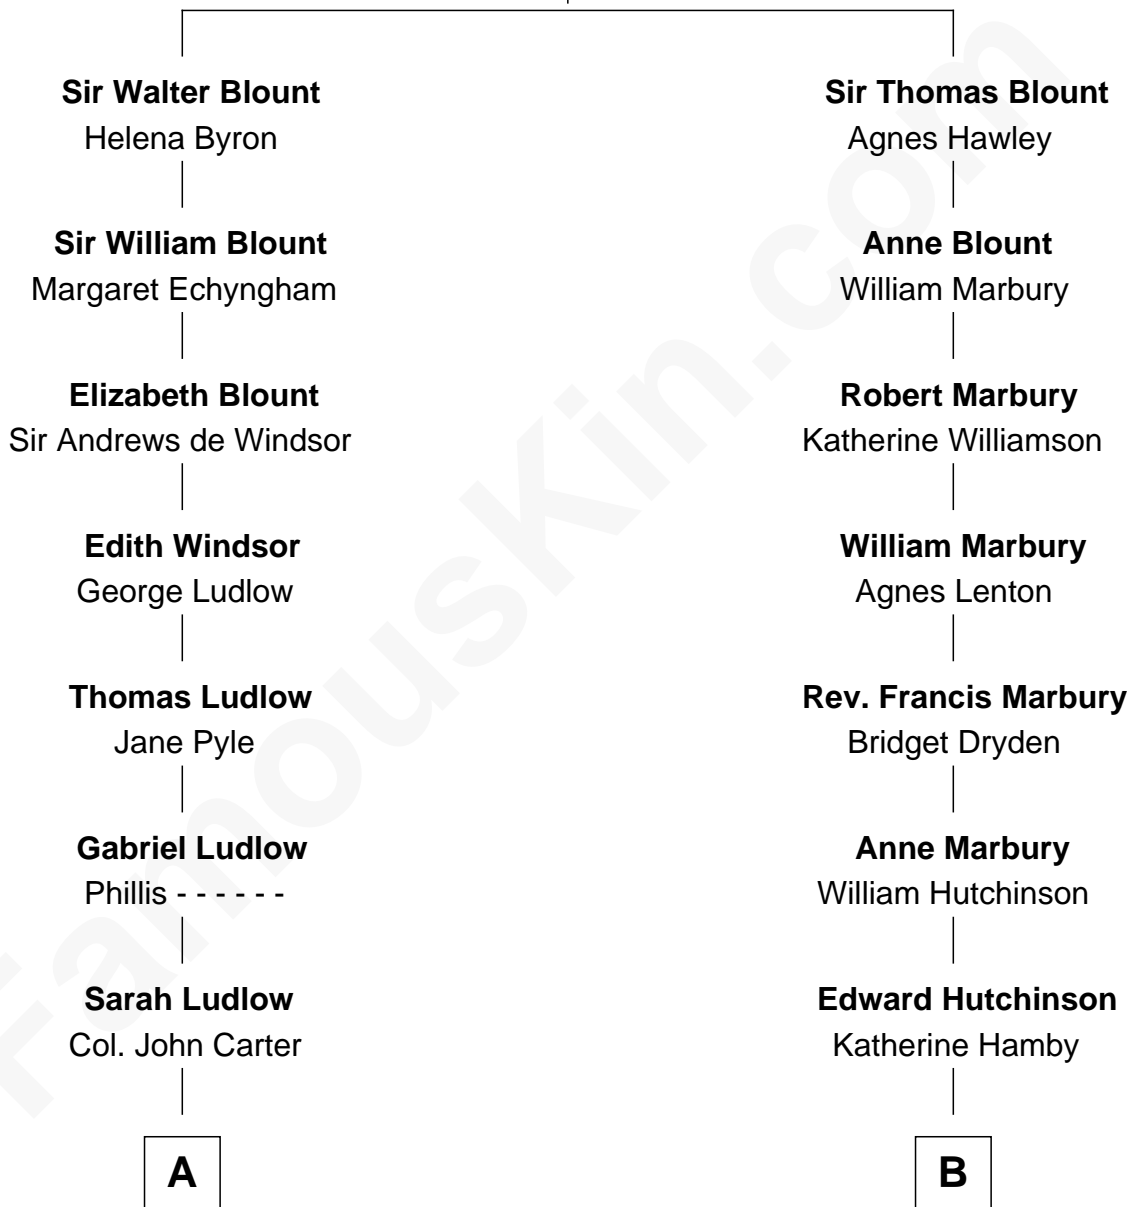

# FamousKin.com Relationship Chart of

**Edward Norton**

*Movie Actor*

17th cousin 1 time removed of

**Andrew Shue**

*TV Actor*

**Sir Thomas Blount**

Margaret de Gresley

C

Anne Brewster Wells

James William Shue

Andrew Shue

*TV Actor*

FamousKin.com