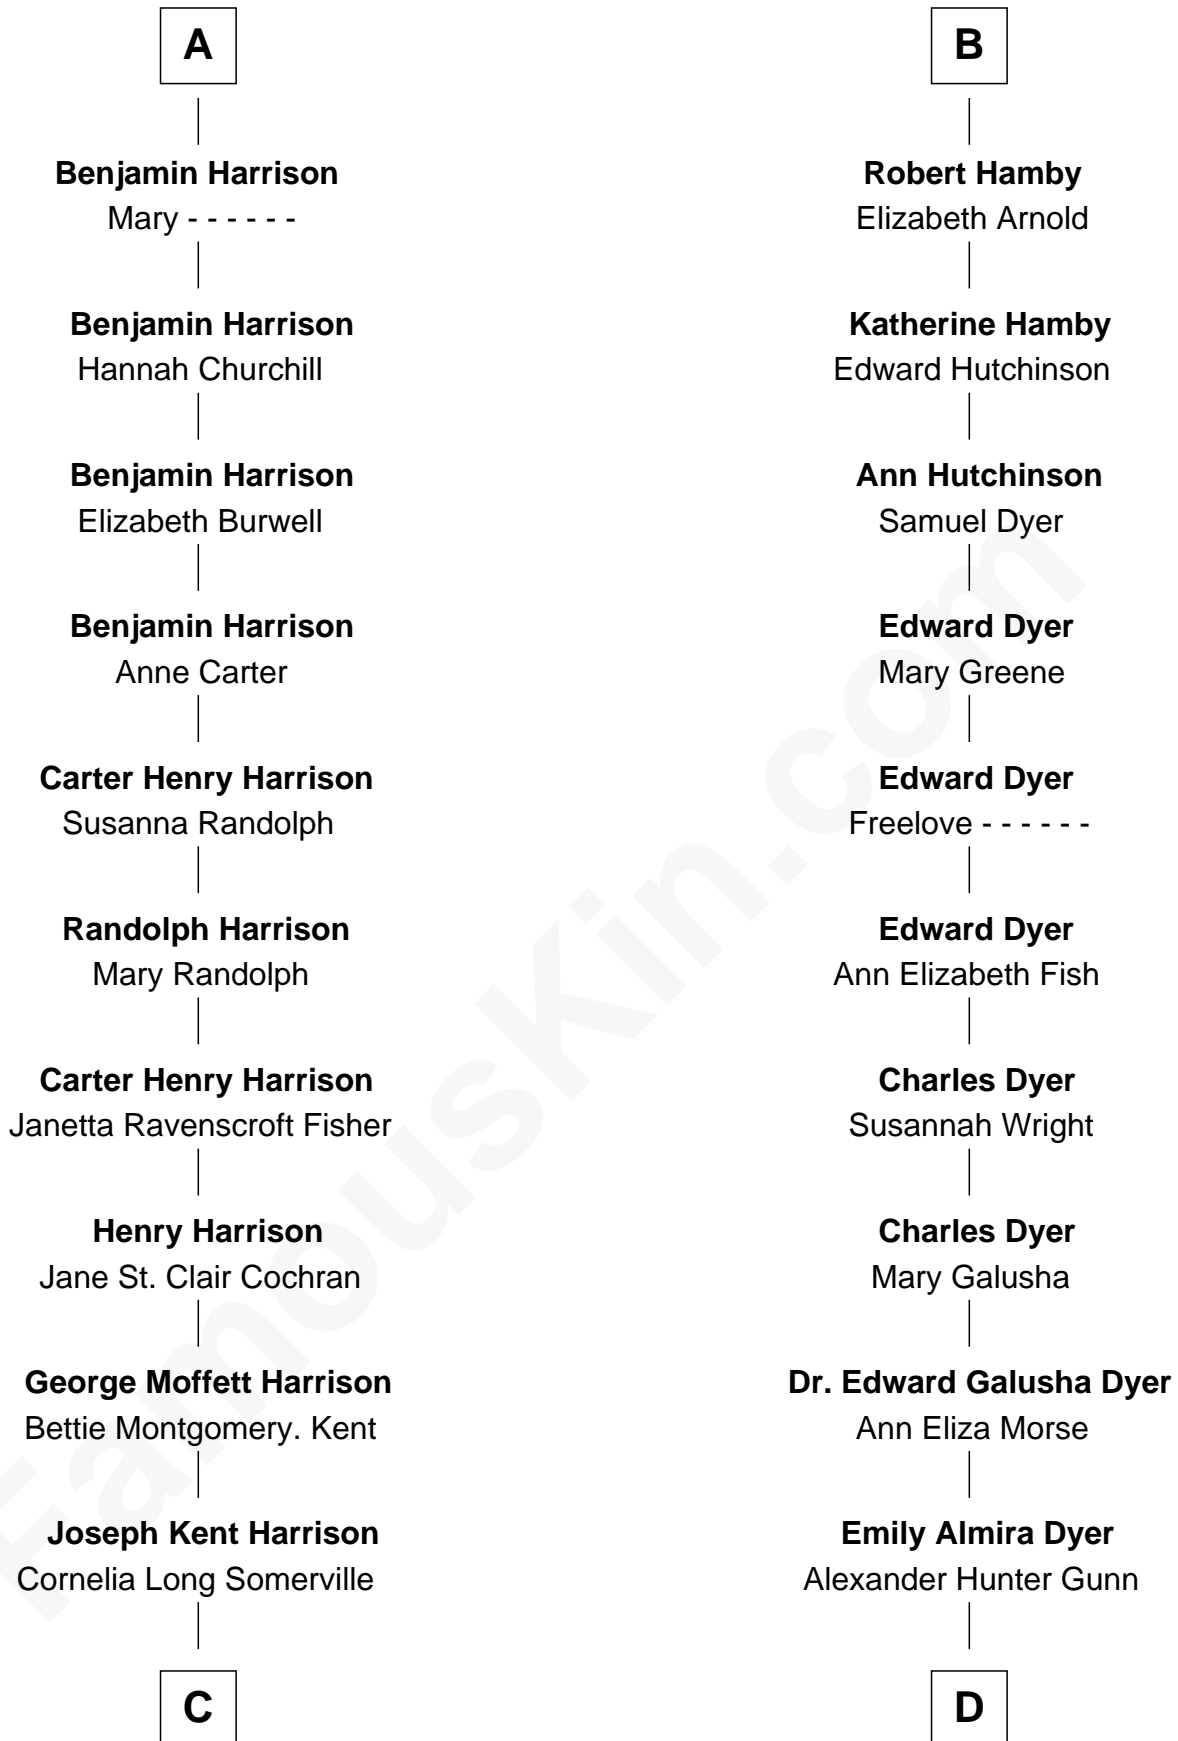

FamousKin.com Relationship Chart of

Edward Norton

Movie Actor

19th cousin 1 time removed of

Andrew Shue

TV Actor

Stephen le Scrope

Margery de Welles

John le Scrope
Elizabeth Chaworth

Elizabeth le Scrope
Sir Henry le Scrope

Margaret Scrope
John Bernard

John Bernard
Margaret Daundelyn

John Bernard
Cecily Muscote

Francis Bernard
Alice Hazlewood

Elizabeth Bernard
Thomas Harrison

Probable

A

Maude le Scrope
Sir Baldwin Freville

Margaret Freville
Sir Hugh Willoughby

Margery Willoughby
Sir Godfrey Hilton

Elizabeth Hilton
Richard Thimbleby

Anne Thimbleby
John Booth

Eleanor Booth
Edward Hamby

William Hamby
Margaret Blewett

B

C

Betty Kent Harrison
Edward Mower Norton

Edward Mower Norton
Lydia Robinson Rouse

Edward Norton
Movie Actor

D

Alexander Hunter Gunn
Harriet Grace Brewster Willcox