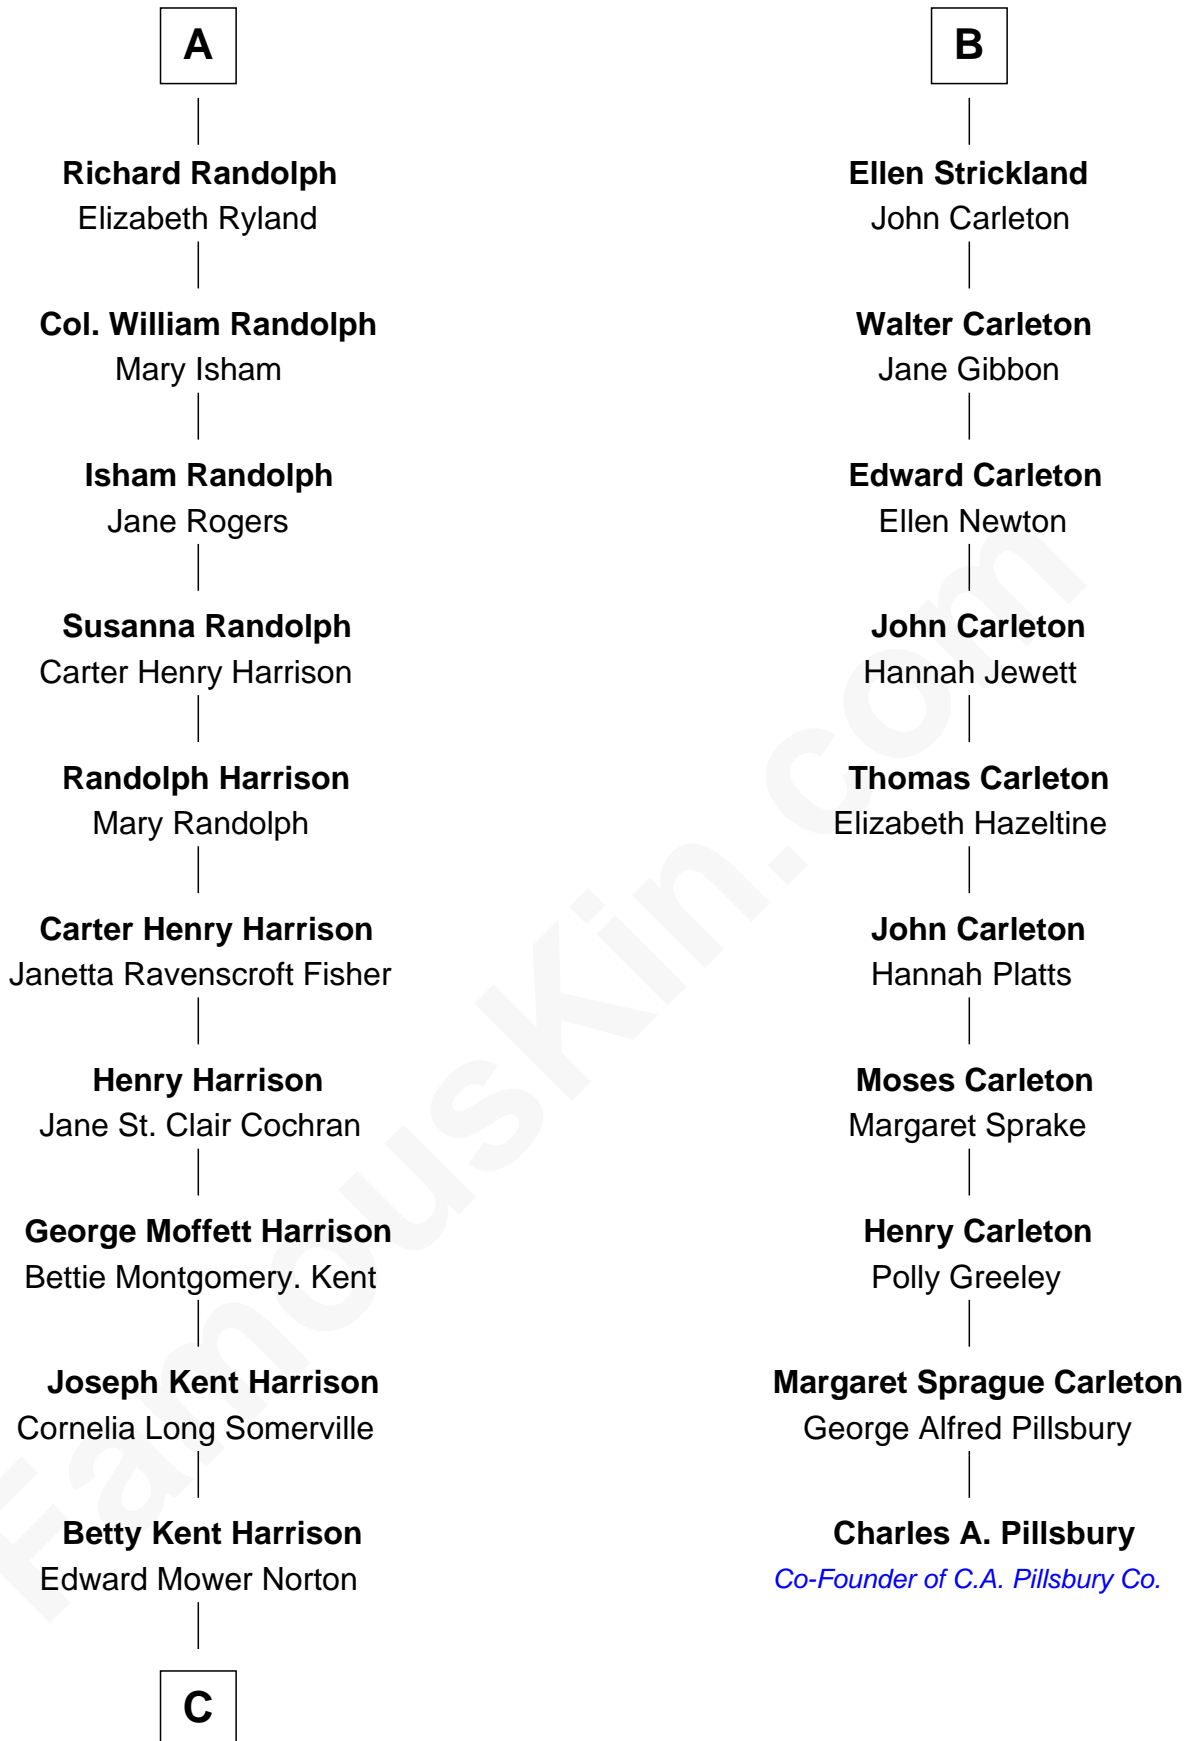

FamousKin.com Relationship Chart of

Edward Norton

Movie Actor

16th cousin 2 times removed of

Charles A. Pillsbury

Co-Founder of C.A. Pillsbury Co.

Sir Ralph Neville

with wife
Joan Beaufort

Sir Christopher Ward

Anne Tanfield

Clement Vincent

Anne Ward

Sir Ralph Neville

Elizabeth Vincent

Richard Lane

Katherine Neville

Sir Walter Strickland

Dorothy Lane

William Randolph

Walter Strickland

Agnes - - - - -

A

B

C