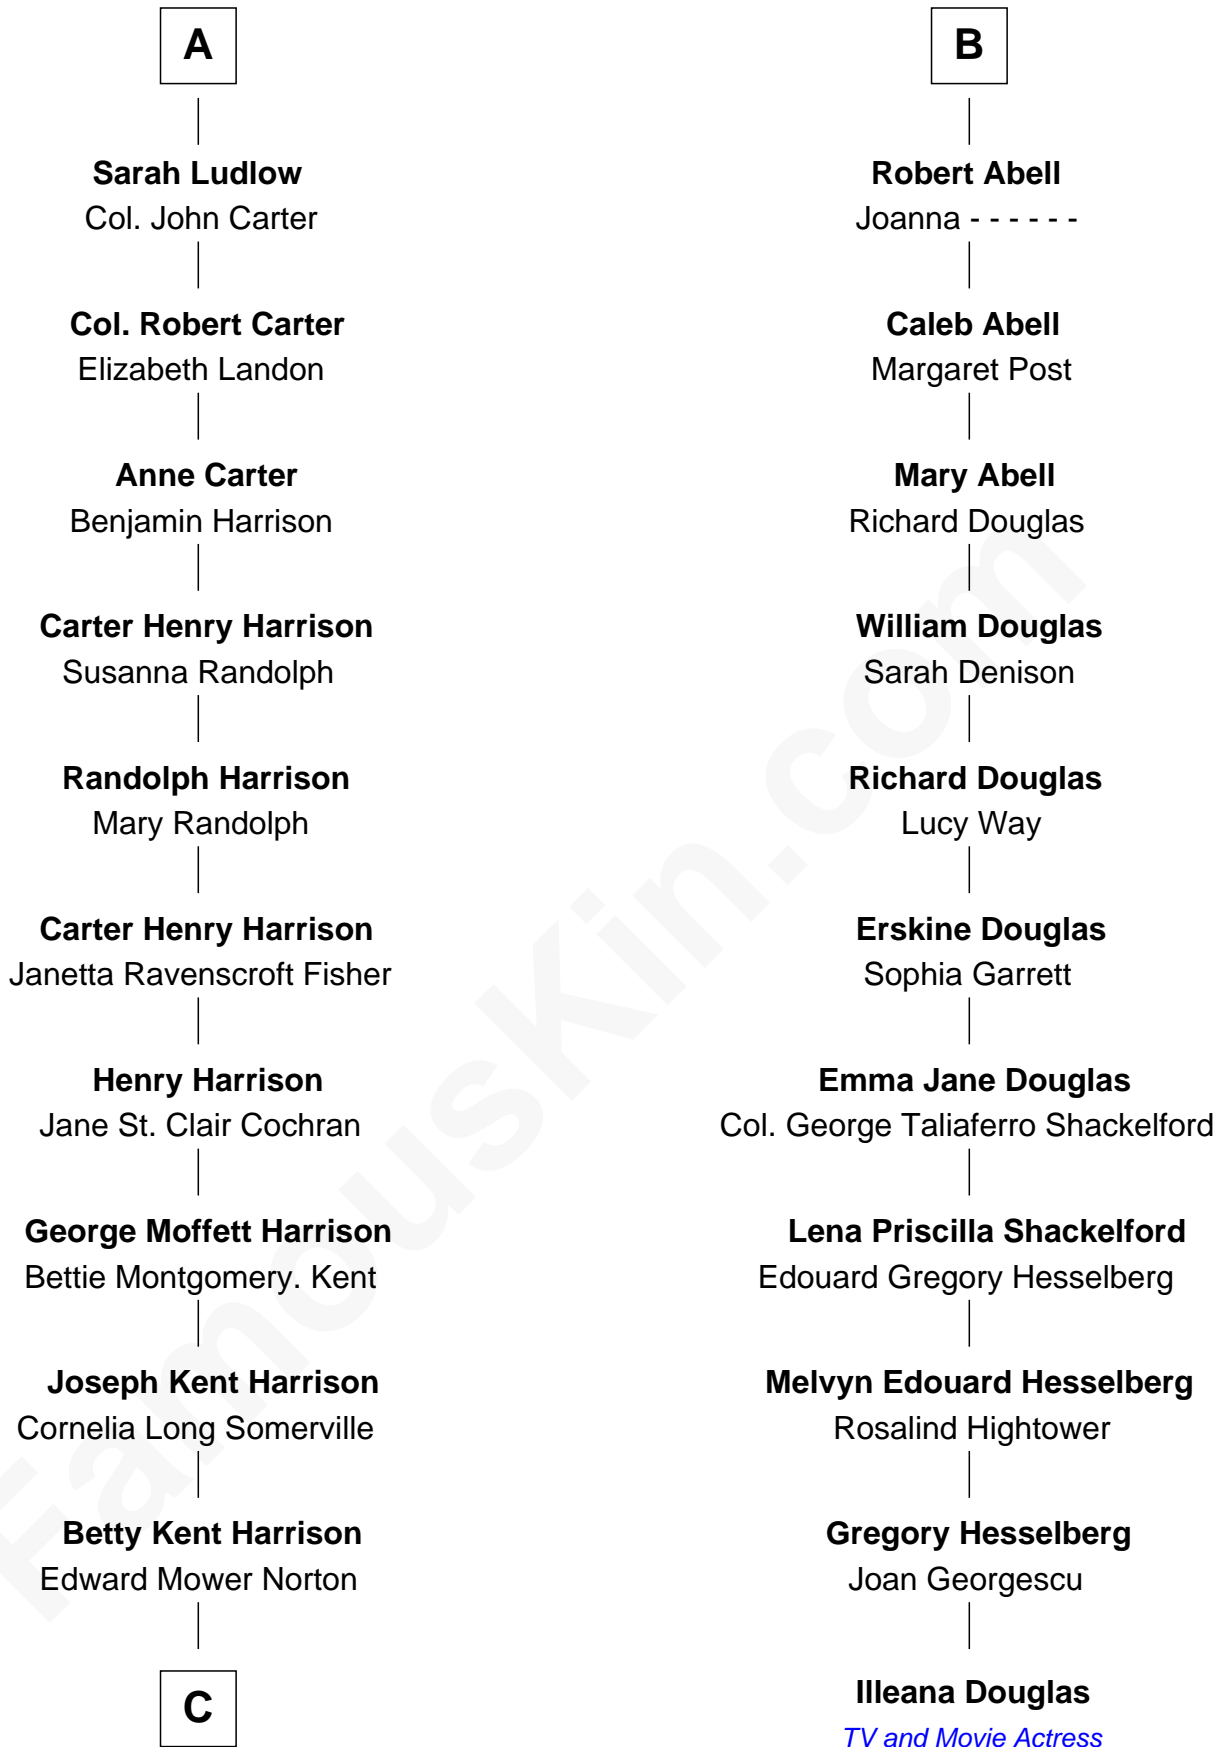

FamousKin.com Relationship Chart of

Edward Norton

Movie Actor

17th cousin 1 time removed of

Illeana Douglas

TV and Movie Actress

Sir Walter Blount

Sancha de Ayala

Sir Thomas Blount

Margaret de Gresley

Sir Walter Blount

Helena Byron

Sir William Blount

Margaret Echyngam

Elizabeth Blount

Sir Andrews de Windsor

Mary Onley

Richard Cotton

Mary Mainwaring

Frances Cotton

George Abell

B

C

Edward Mower Norton
Lydia Robinson Rouse