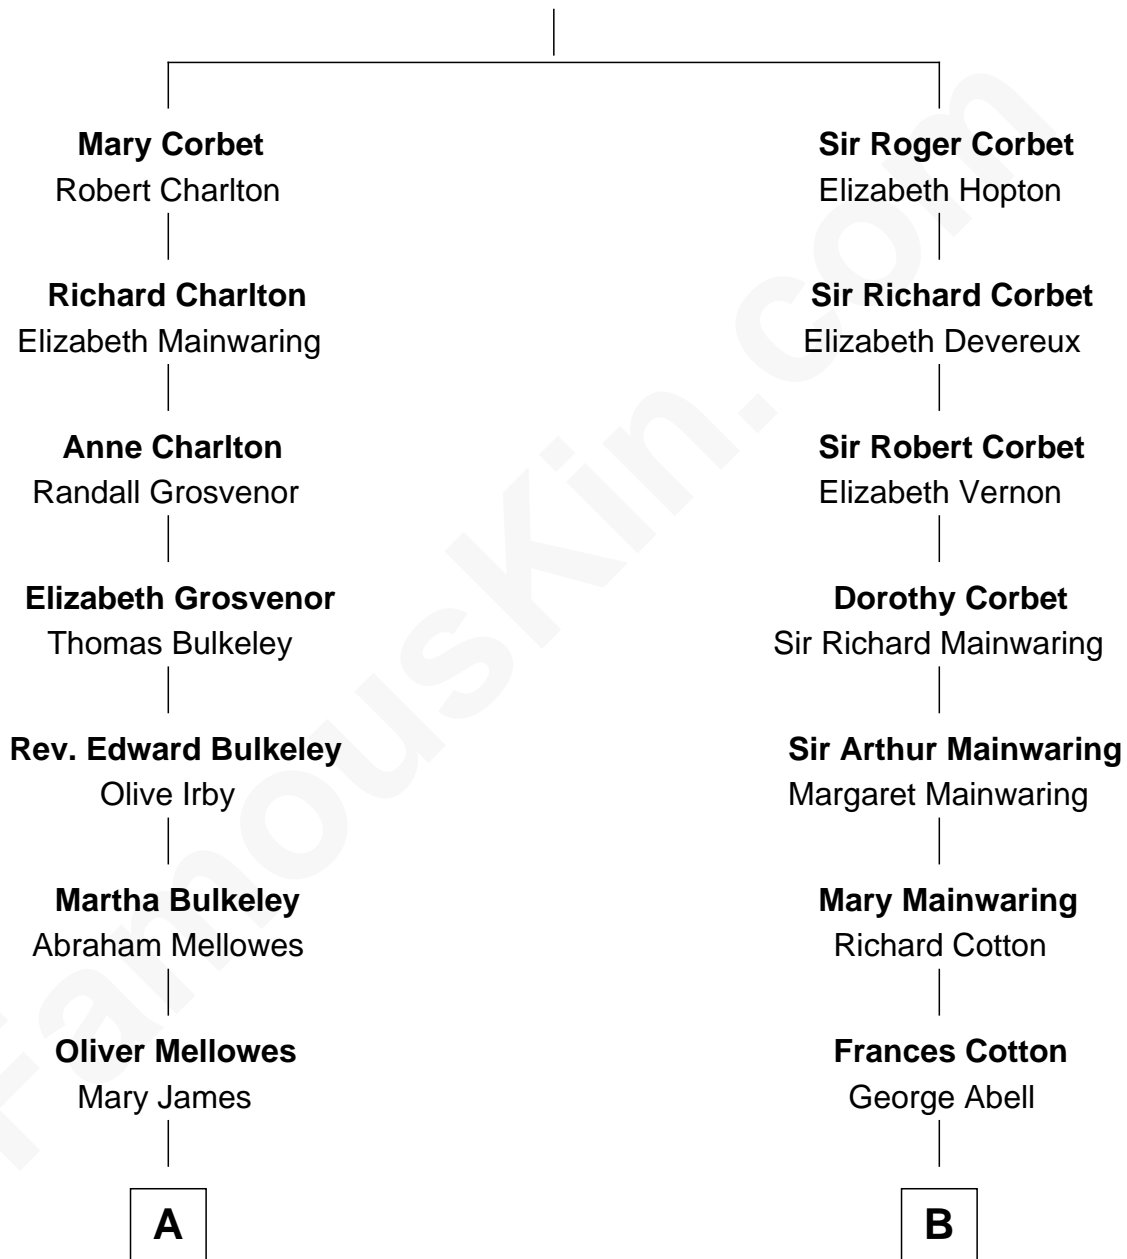

# FamousKin.com Relationship Chart of

**Edward Norton**

*Movie Actor*

17th cousin 1 time removed of

**Illeana Douglas**

*TV and Movie Actress*

**Sir Robert Corbet**

Margaret - - - - -

**C**

**Edward Mower Norton**

Lydia Robinson Rouse

**Edward Norton**

*Movie Actor*

FamousKin.com