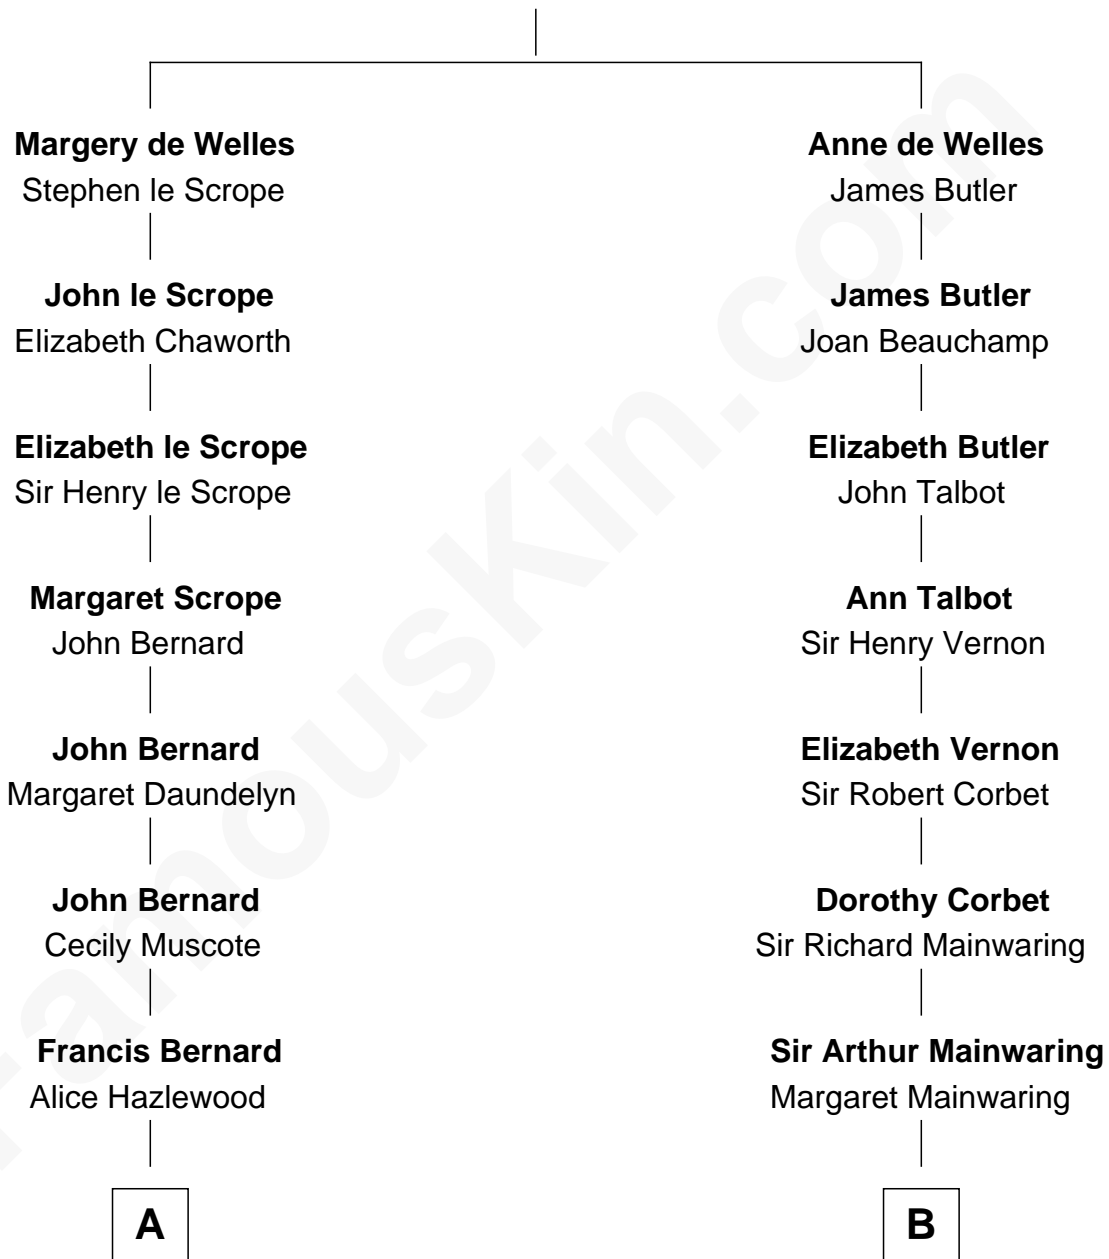

# FamousKin.com Relationship Chart of

**Edward Norton**

*Movie Actor*

19th cousin 1 time removed of

**Illeana Douglas**

*TV and Movie Actress*

**John de Welles**

Maud de Roos

**C**

**Joseph Kent Harrison**  
Cornelia Long Somerville

**Betty Kent Harrison**  
Edward Mower Norton

**Edward Mower Norton**  
Lydia Robinson Rouse

**Edward Norton**  
*Movie Actor*

**D**

**Melvyn Edouard Hesselberg**  
Rosalind Hightower

**Gregory Hesselberg**  
Joan Georgescu

**Illeana Douglas**  
*TV and Movie Actress*

FamousKin.com