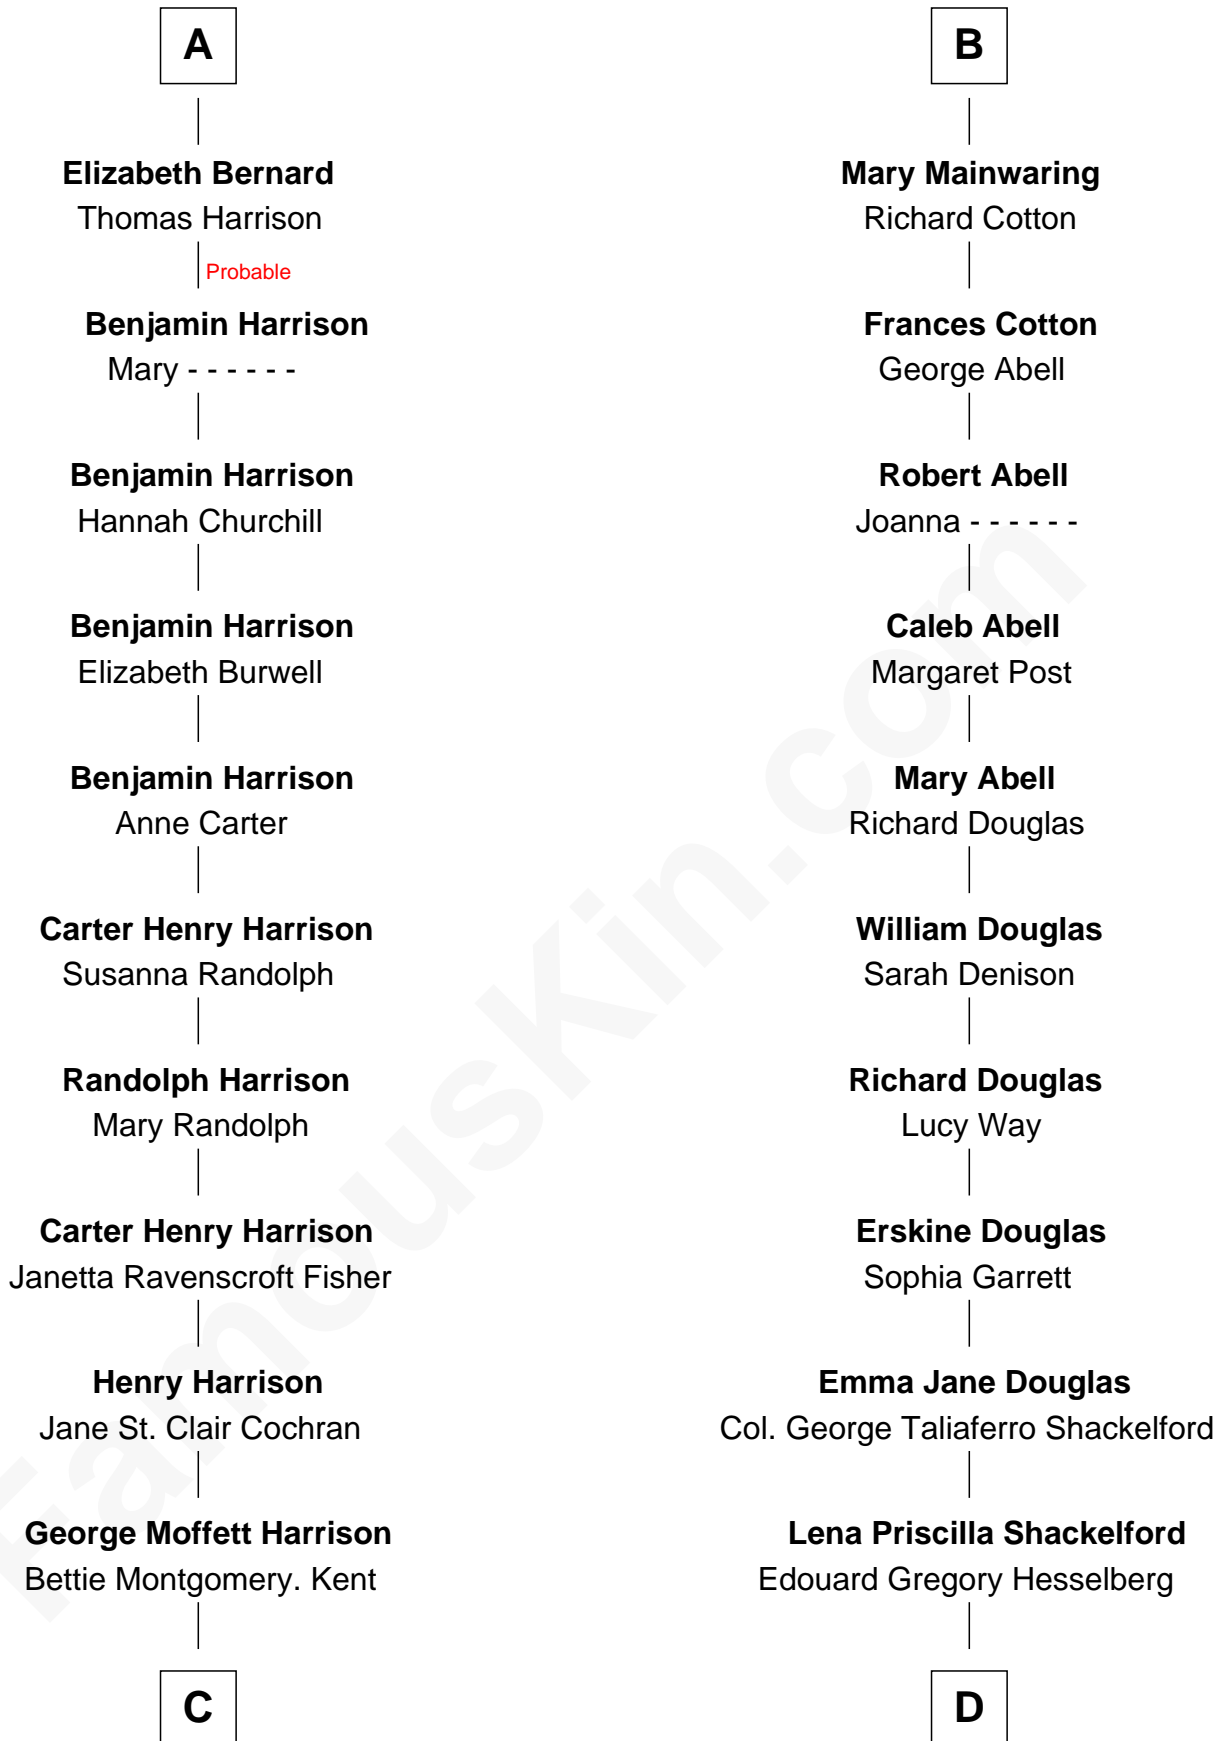

# FamousKin.com Relationship Chart of

**Edward Norton**

*Movie Actor*

19th cousin 1 time removed of

**Illeana Douglas**

*TV and Movie Actress*

**John de Welles**

Maud de Roos

**C**

**Joseph Kent Harrison**  
Cornelia Long Somerville

**Betty Kent Harrison**  
Edward Mower Norton

**Edward Mower Norton**  
Lydia Robinson Rouse

**Edward Norton**  
*Movie Actor*

**D**

**Melvyn Edouard Hesselberg**  
Rosalind Hightower

**Gregory Hesselberg**  
Joan Georgescu

**Illeana Douglas**  
*TV and Movie Actress*

FamousKin.com