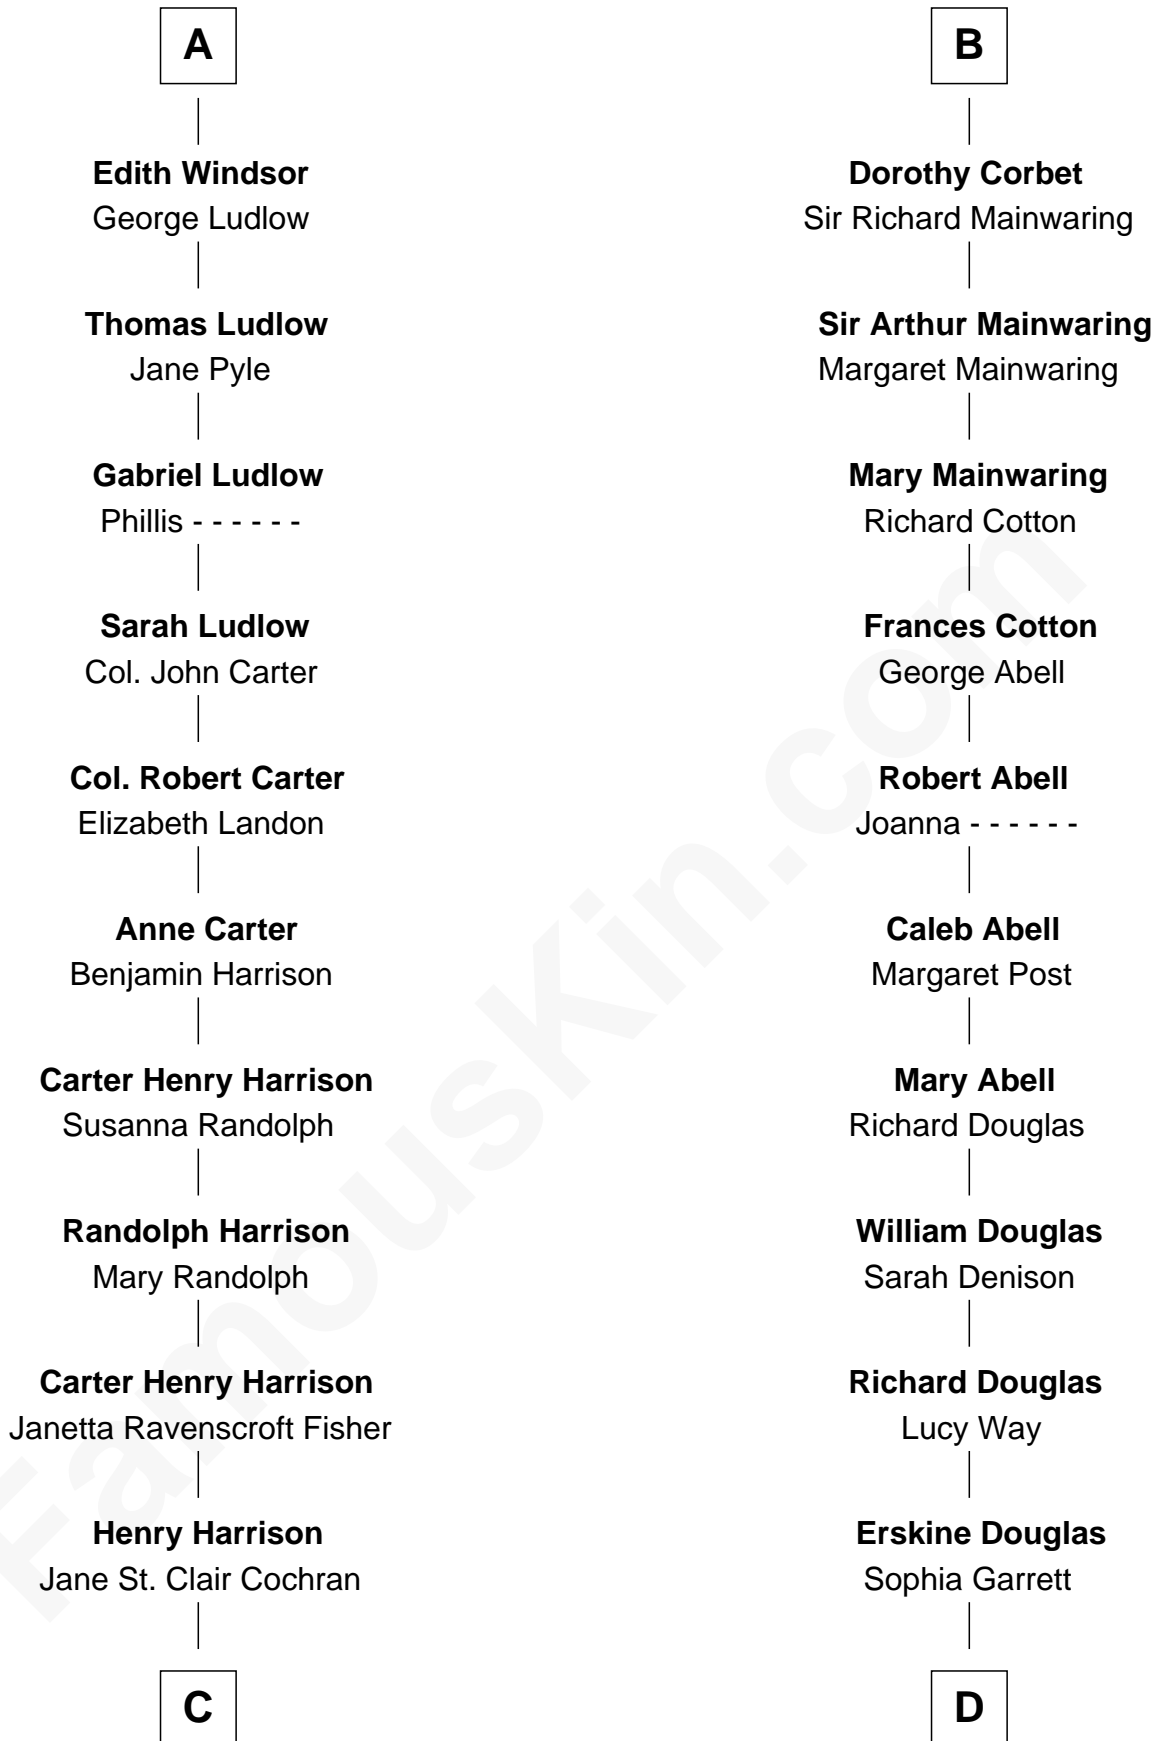

FamousKin.com Relationship Chart of

Edward Norton

Movie Actor

21st cousin of

Illeana Douglas

TV and Movie Actress

Humphrey de Bohun

Elizabeth Plantagenet

C

George Moffett Harrison

Bettie Montgomery. Kent

Joseph Kent Harrison

Cornelia Long Somerville

Betty Kent Harrison

Edward Mower Norton

Edward Mower Norton

Lydia Robinson Rouse

Edward Norton

Movie Actor

D

Emma Jane Douglas

Col. George Taliaferro Shackelford

Lena Priscilla Shackelford

Edouard Gregory Hesselberg