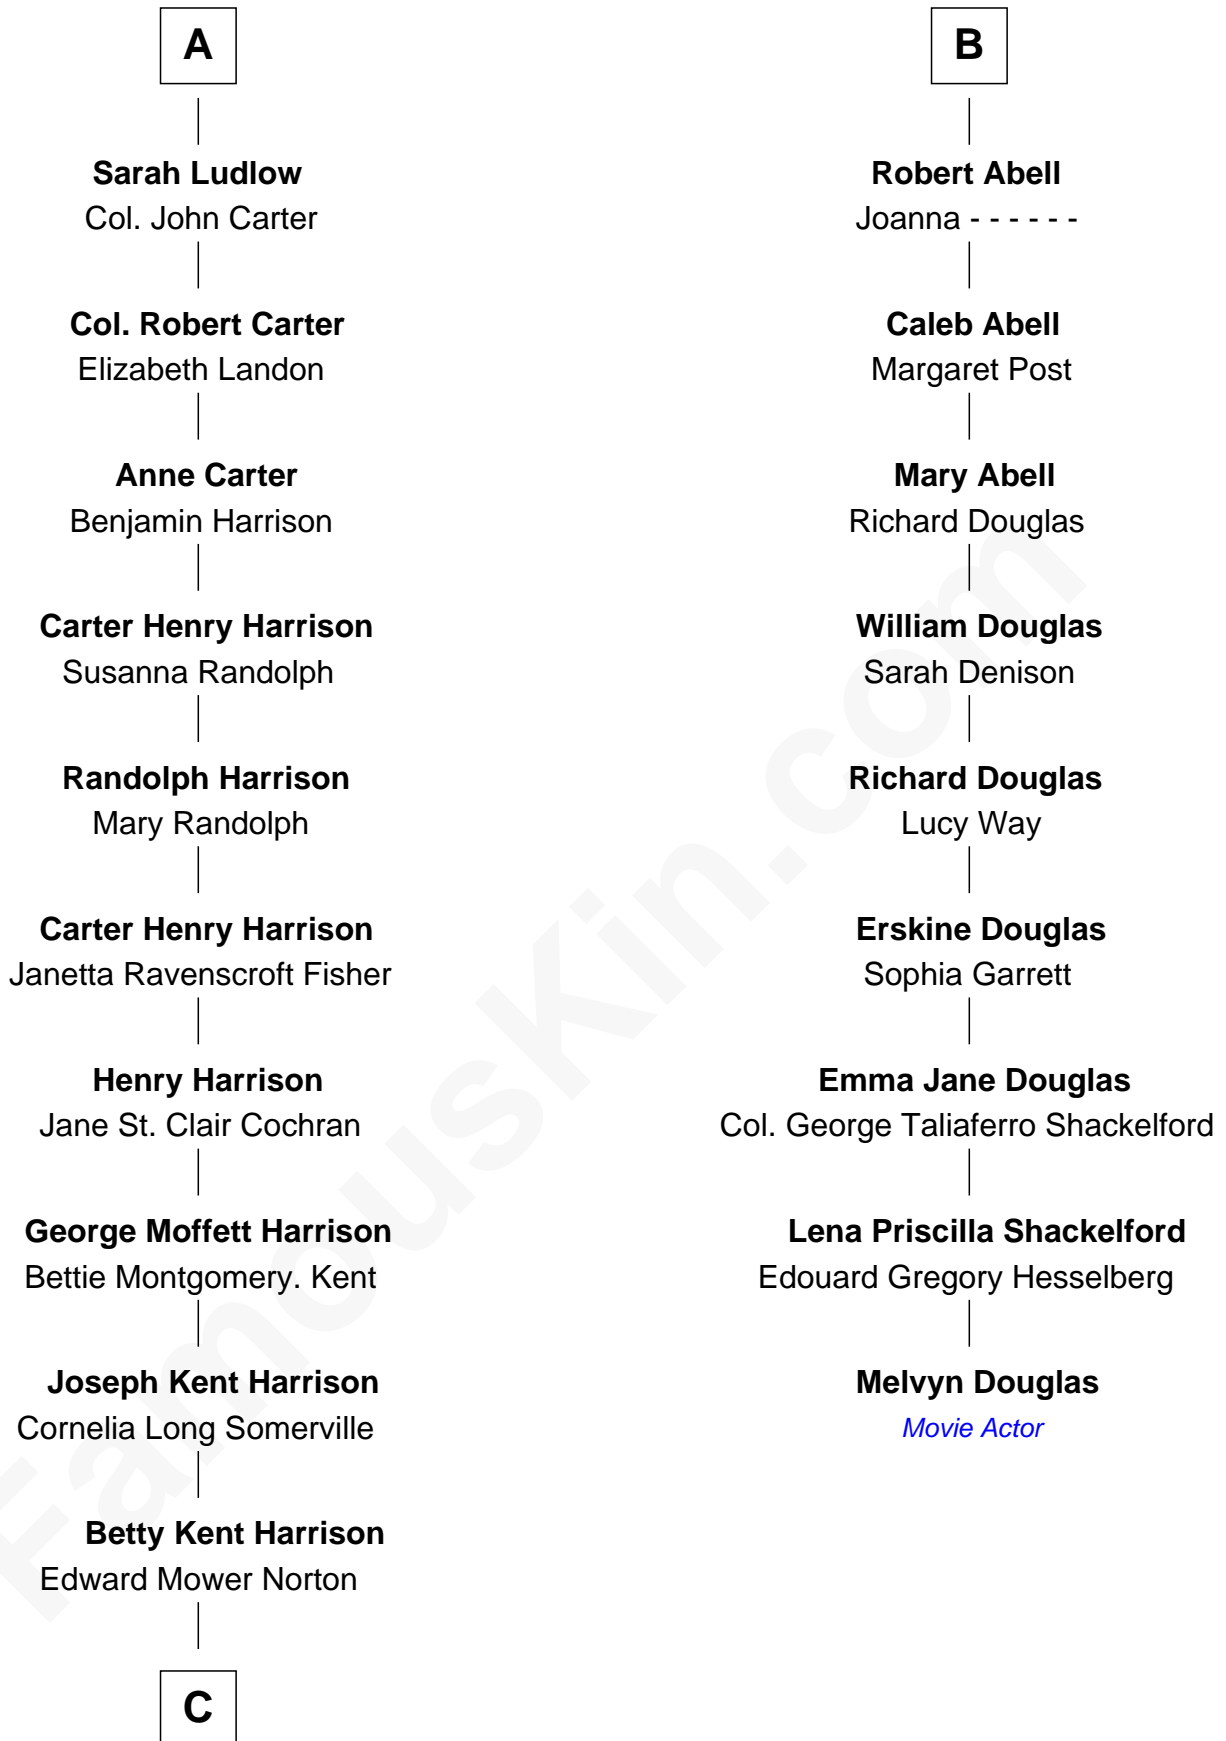

FamousKin.com Relationship Chart of

Edward Norton

Movie Actor

15th cousin 3 times removed of

Melvyn Douglas

Movie Actor

Sir Walter Blount

Sancha de Ayala

C

Edward Mower Norton

Lydia Robinson Rouse

Edward Norton

Movie Actor

FamousKin.com