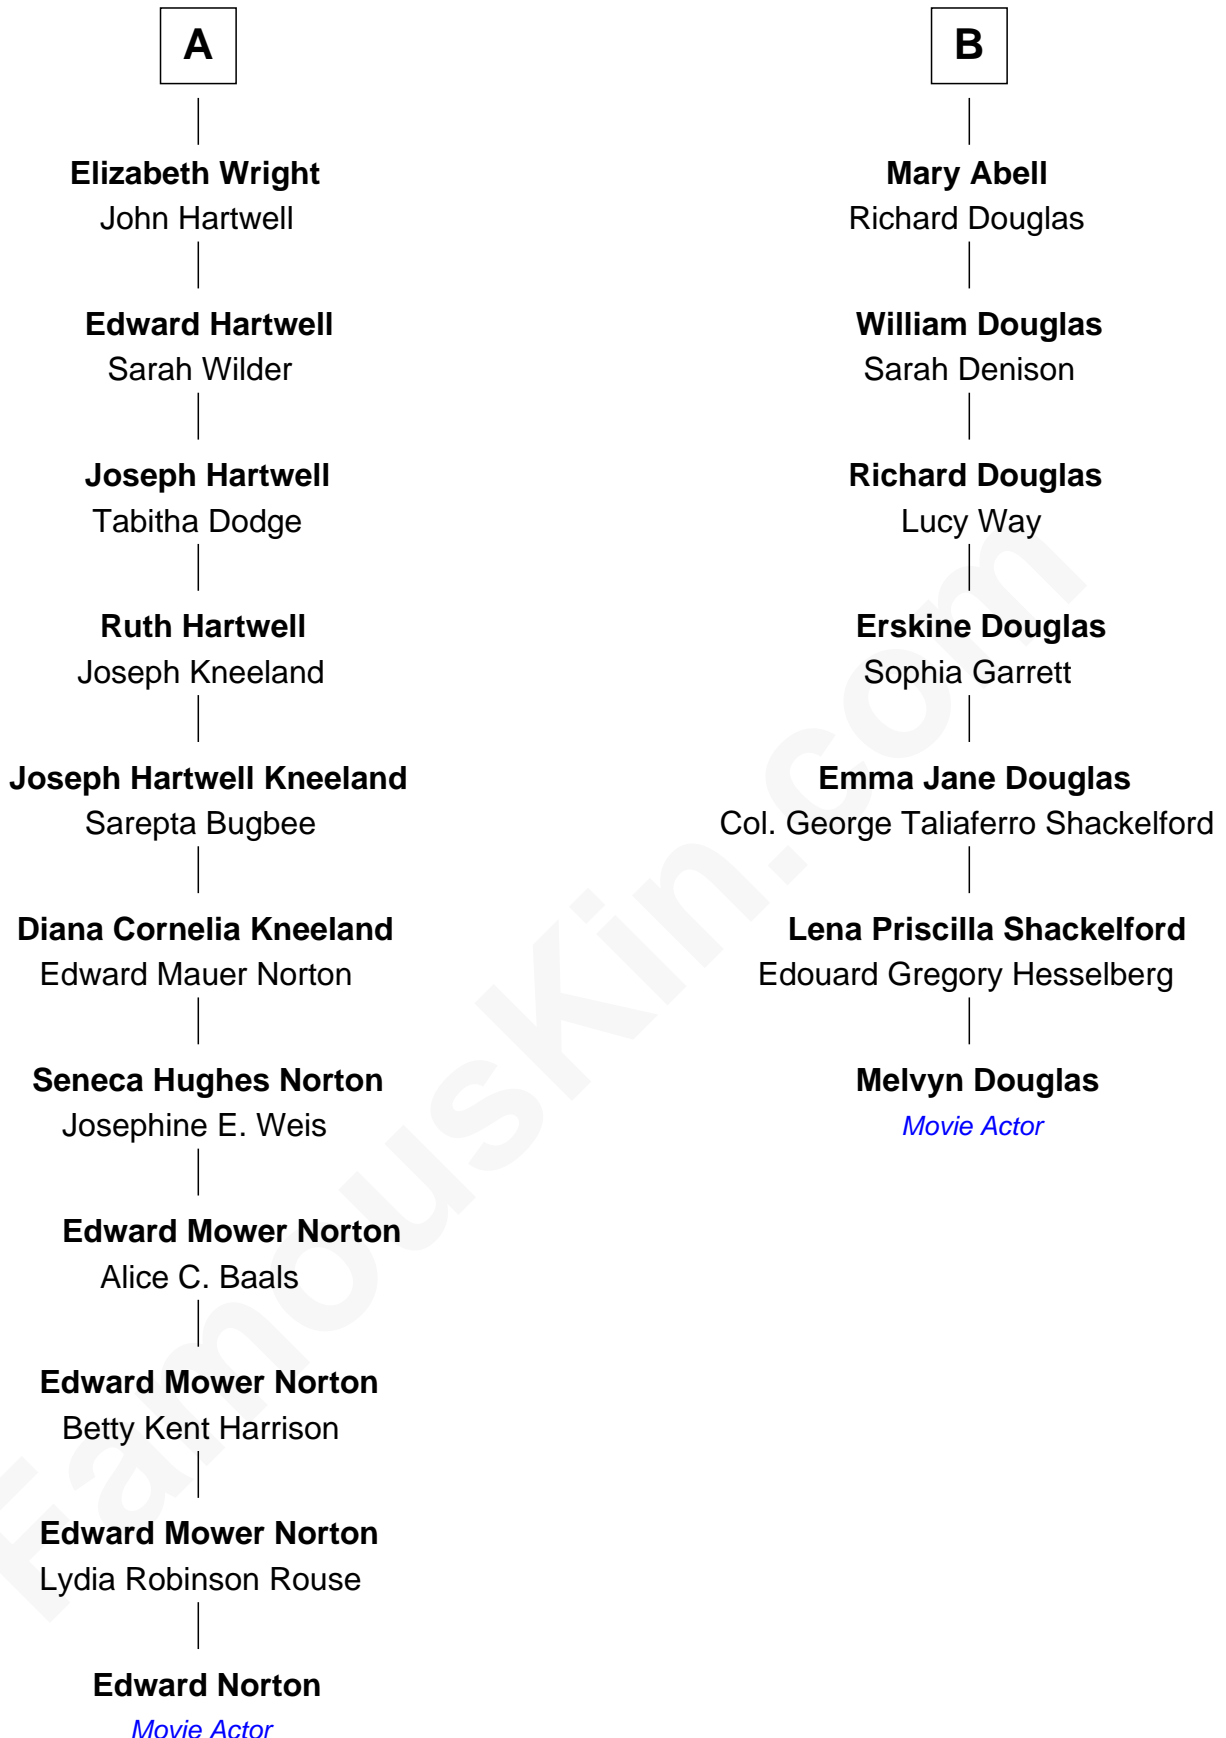

FamousKin.com Relationship Chart of

Edward Norton

Movie Actor

13th cousin 4 times removed of

Melvyn Douglas

Movie Actor

William Mainwaring

Margaret Warren

Elizabeth Mainwaring

Richard Charlton

Anne Charlton

Randall Grosvenor

Elizabeth Grosvenor

Thomas Bulkeley

Rev. Edward Bulkeley

Olive Irby

Jane Sutton

Cecily Mainwaring

John Cotton

Sir George Cotton

Mary Onley

Richard Cotton

Mary Mainwaring

Frances Cotton

George Abell

Robert Abell

Joanna - - - - -

Caleb Abell

Margaret Post

B

Edward Norton photo by [David Shankbone](#) (CC BY 3.0)