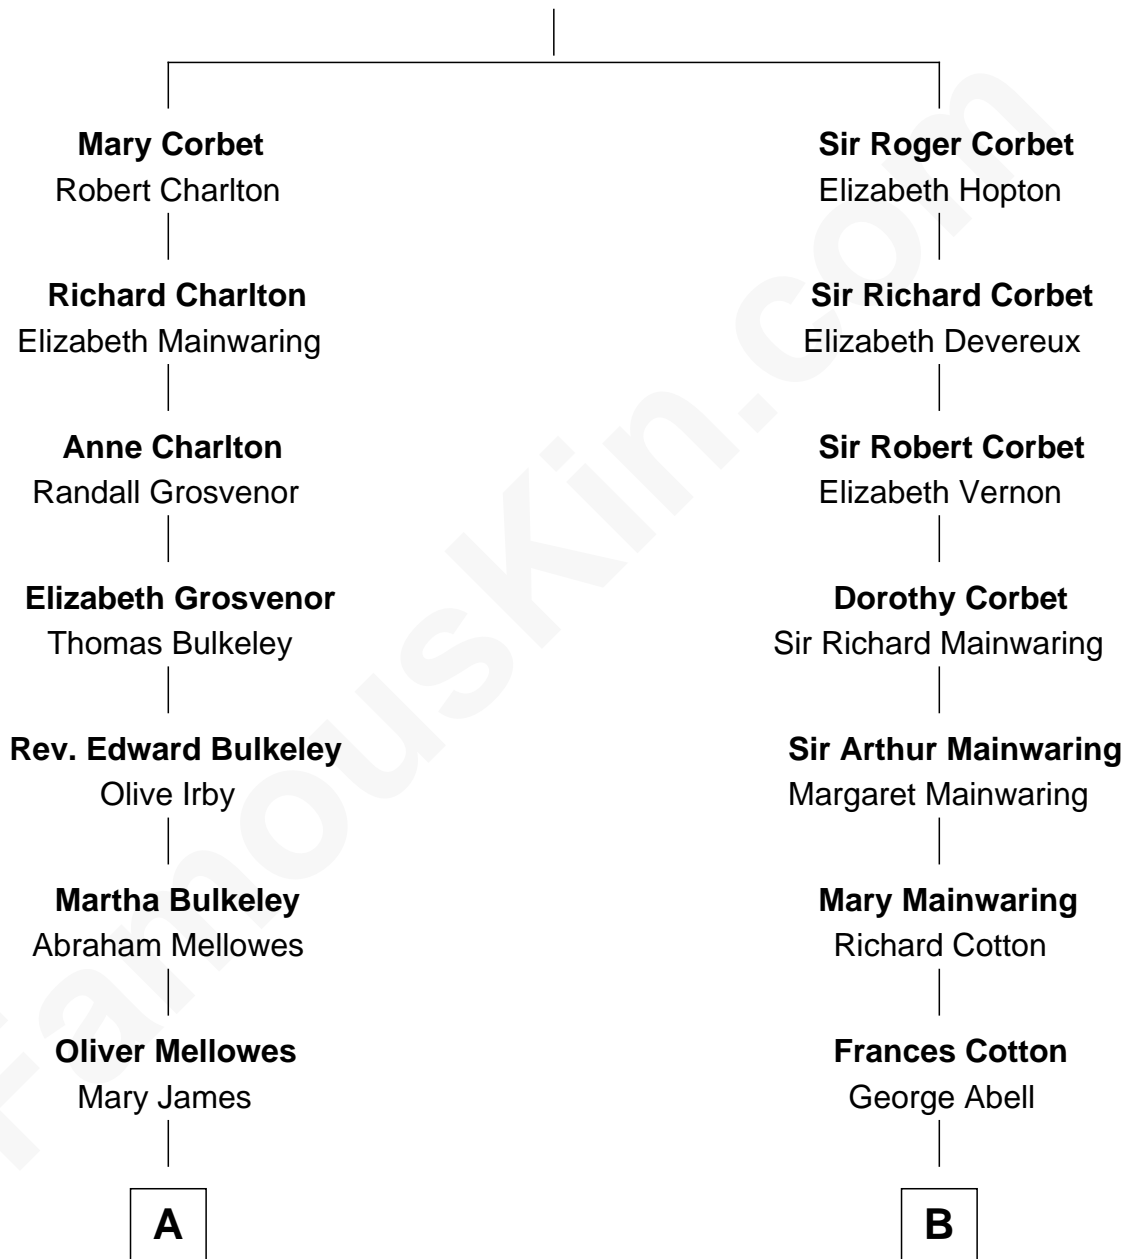

FamousKin.com Relationship Chart of

Edward Norton

Movie Actor

15th cousin 3 times removed of

Melvyn Douglas

Movie Actor

Sir Robert Corbet

Margaret - - - - -

C

Edward Mower Norton

Lydia Robinson Rouse

Edward Norton

Movie Actor

FamousKin.com