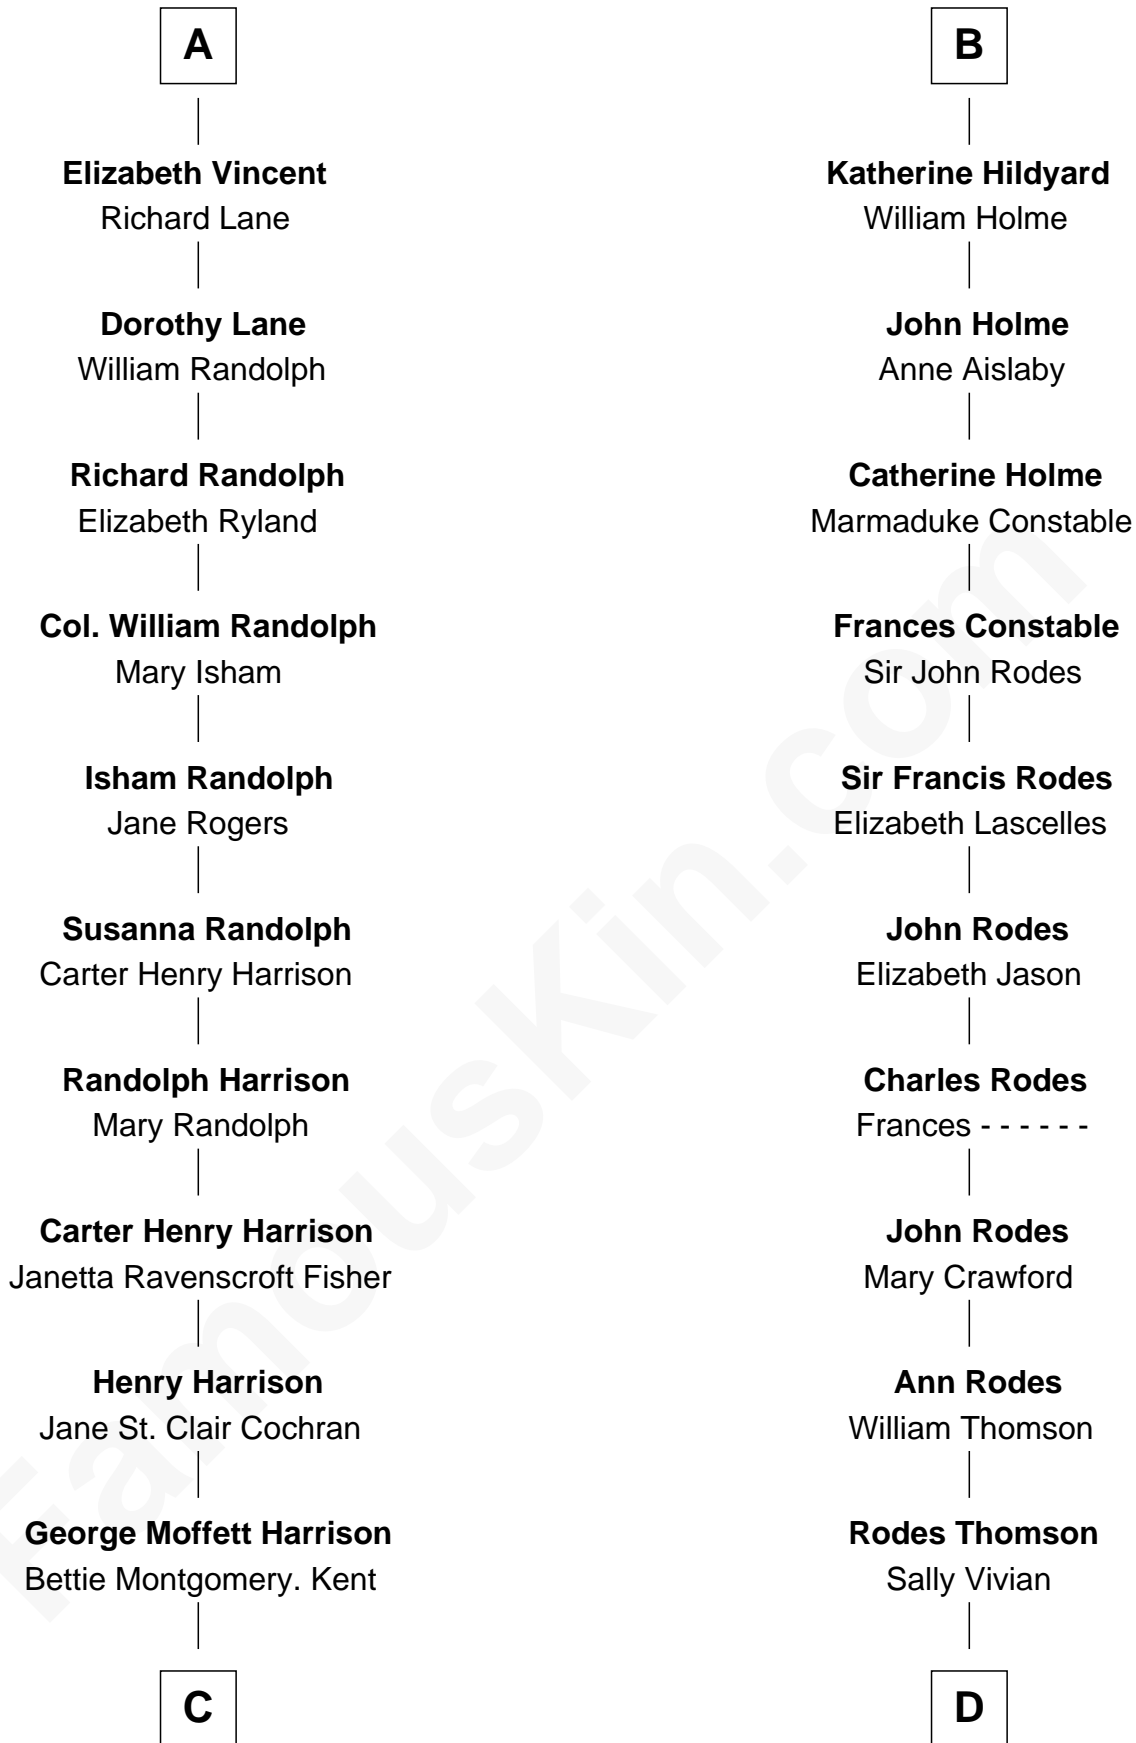

FamousKin.com Relationship Chart of

Edward Norton

Movie Actor

20th cousin 1 time removed of

Melvyn Douglas

Movie Actor

Edward III, King of England

Philippa of Hainault

C

Joseph Kent Harrison
Cornelia Long Somerville

Betty Kent Harrison
Edward Mower Norton

Edward Mower Norton
Lydia Robinson Rouse

Edward Norton
Movie Actor

D

Nancy Thomson
Thomas Johnson Garrett

Sophia Garrett
Erskine Douglas

Emma Jane Douglas
Col. George Taliaferro Shackelford

Lena Priscilla Shackelford
Edouard Gregory Hesselberg

Melvyn Douglas
Movie Actor