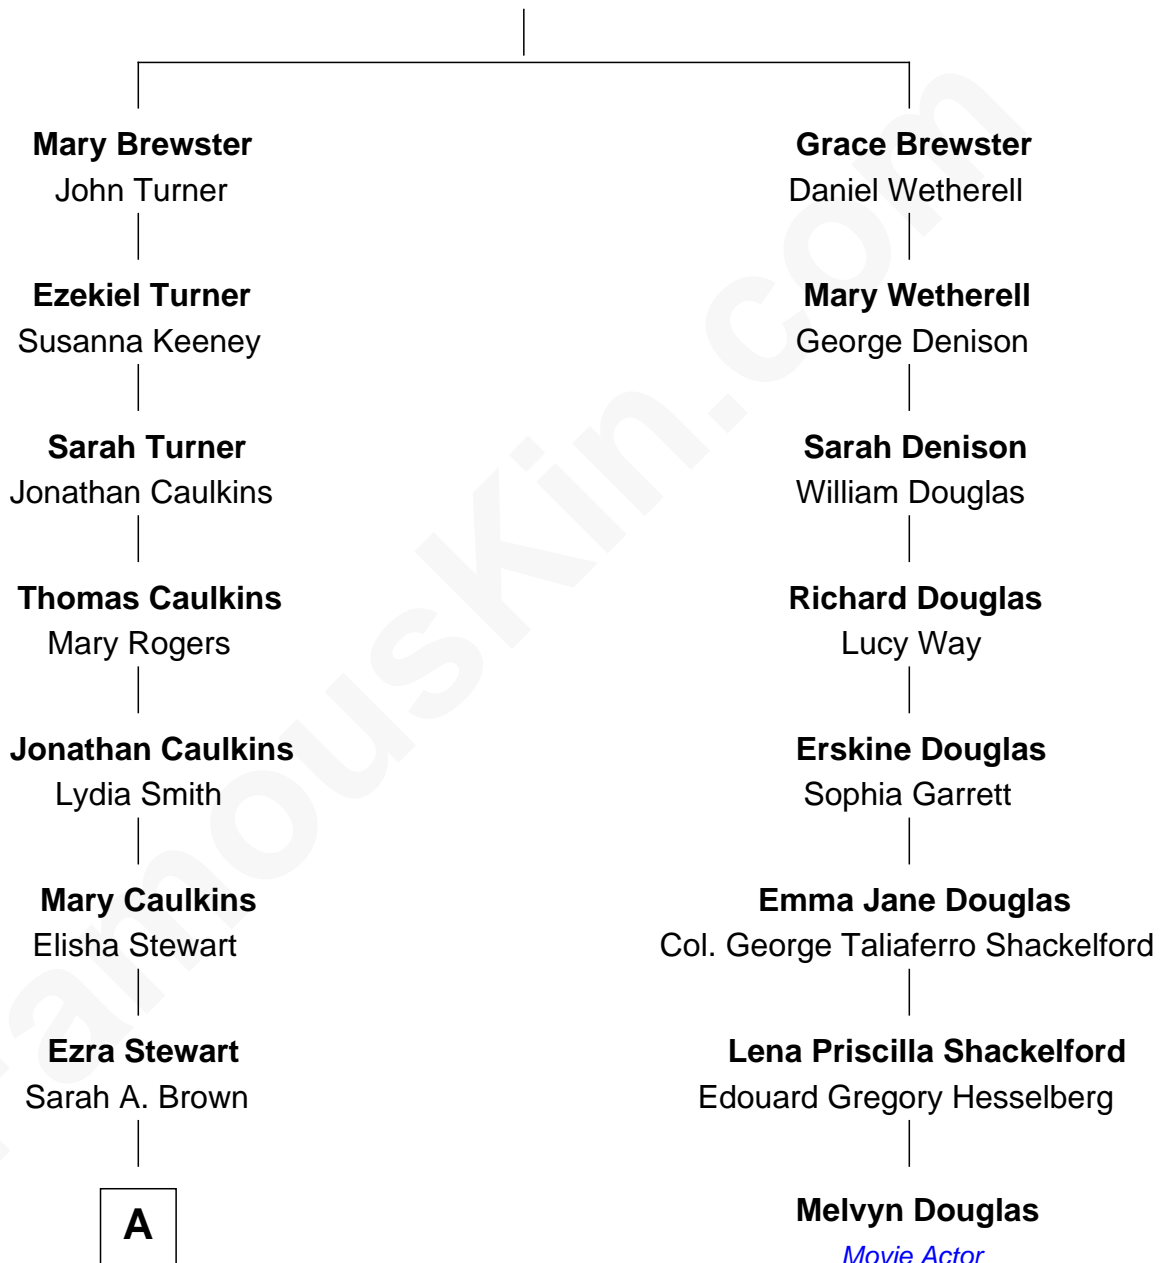

# FamousKin.com Relationship Chart of

**Edward Norton**

*Movie Actor*

7th cousin 5 times removed of

**Melvyn Douglas**

*Movie Actor*

**Jonathan Brewster**

Lucretia Oldham

**A**

**Daniel Brown Stewart**

Sylvia S. Curtiss

**Cora Anna Stewart**

Franklin S. Baals

**Alice C. Baals**

Edward Mower Norton

**Edward Mower Norton**

Betty Kent Harrison

**Edward Mower Norton**

Lydia Robinson Rouse

**Edward Norton**

*Movie Actor*