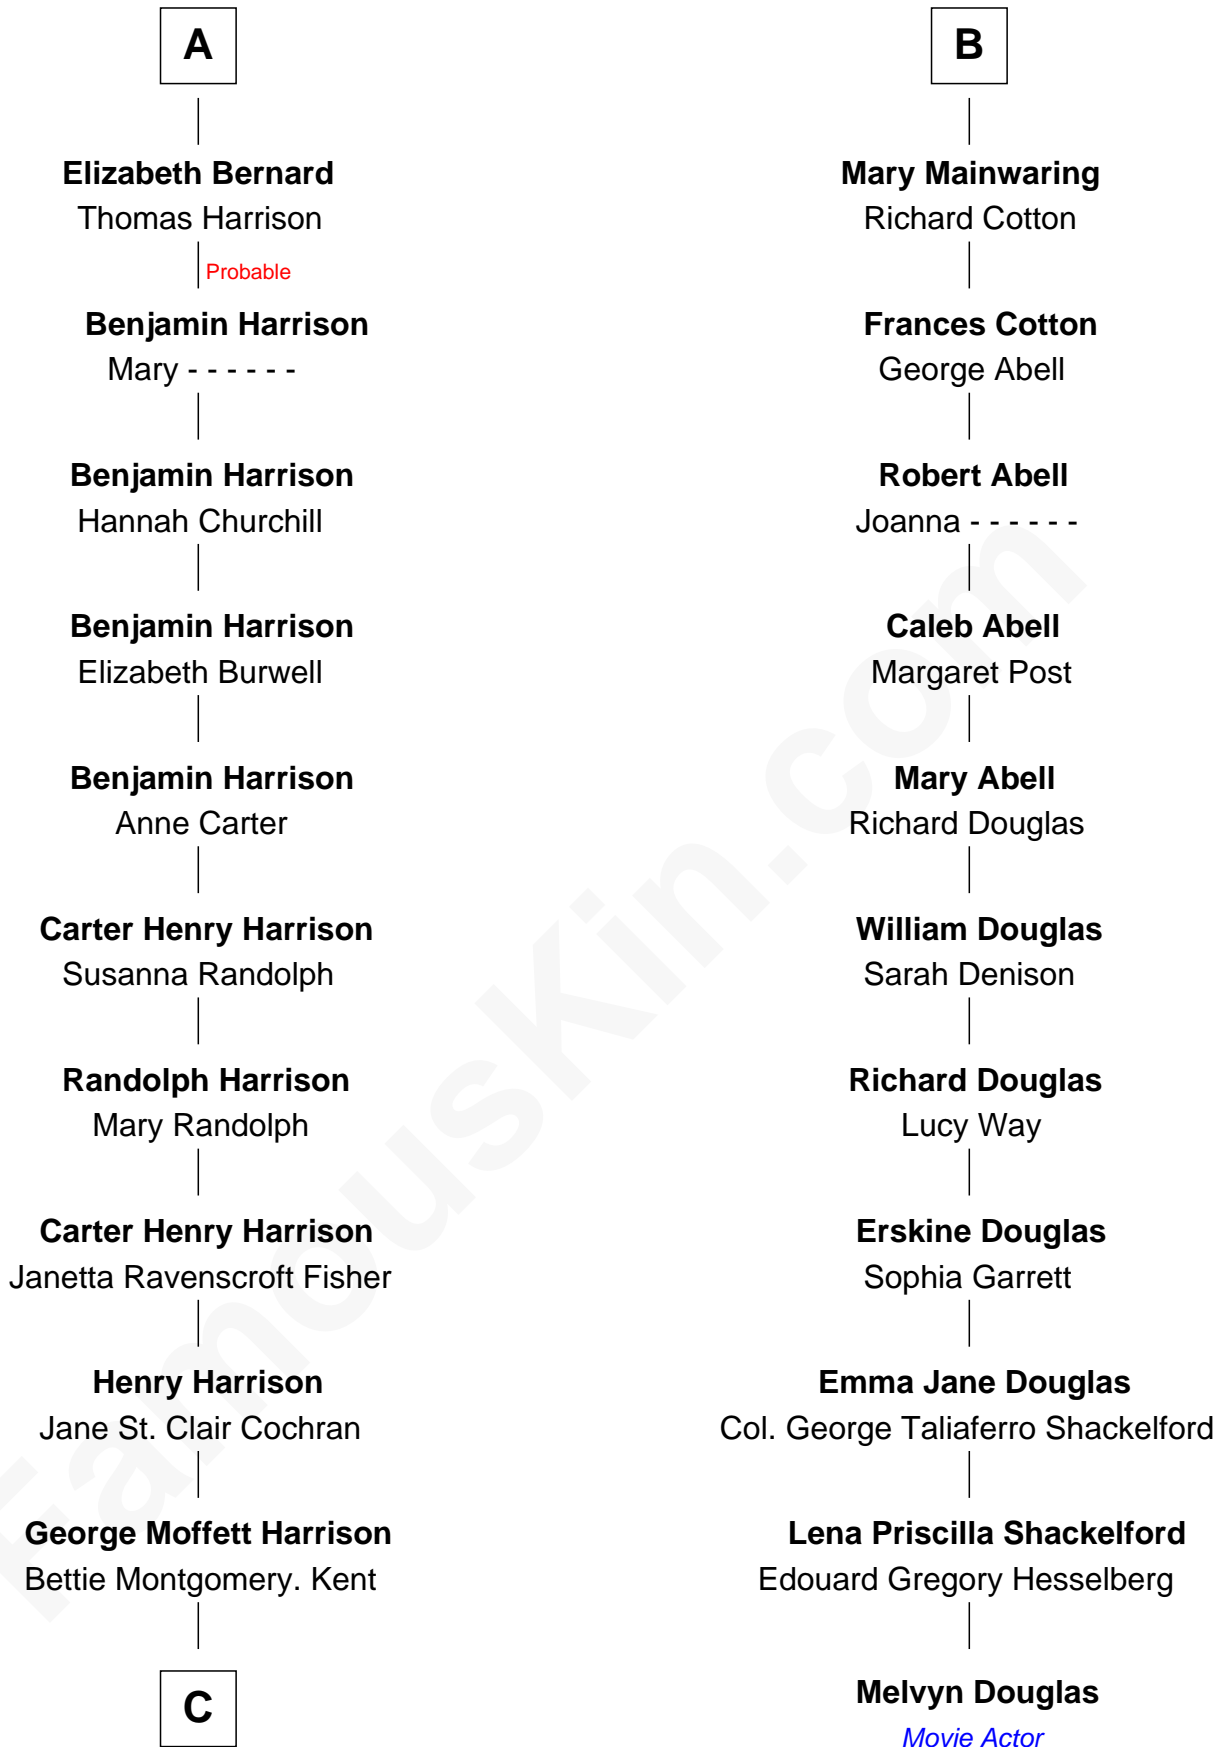

FamousKin.com Relationship Chart of

Edward Norton

Movie Actor

17th cousin 3 times removed of

Melvyn Douglas

Movie Actor

John de Welles

Maud de Roos

C

—
Joseph Kent Harrison
Cornelia Long Somerville

—
Betty Kent Harrison
Edward Mower Norton

—
Edward Mower Norton
Lydia Robinson Rouse

—
Edward Norton
Movie Actor

FamousKin.com