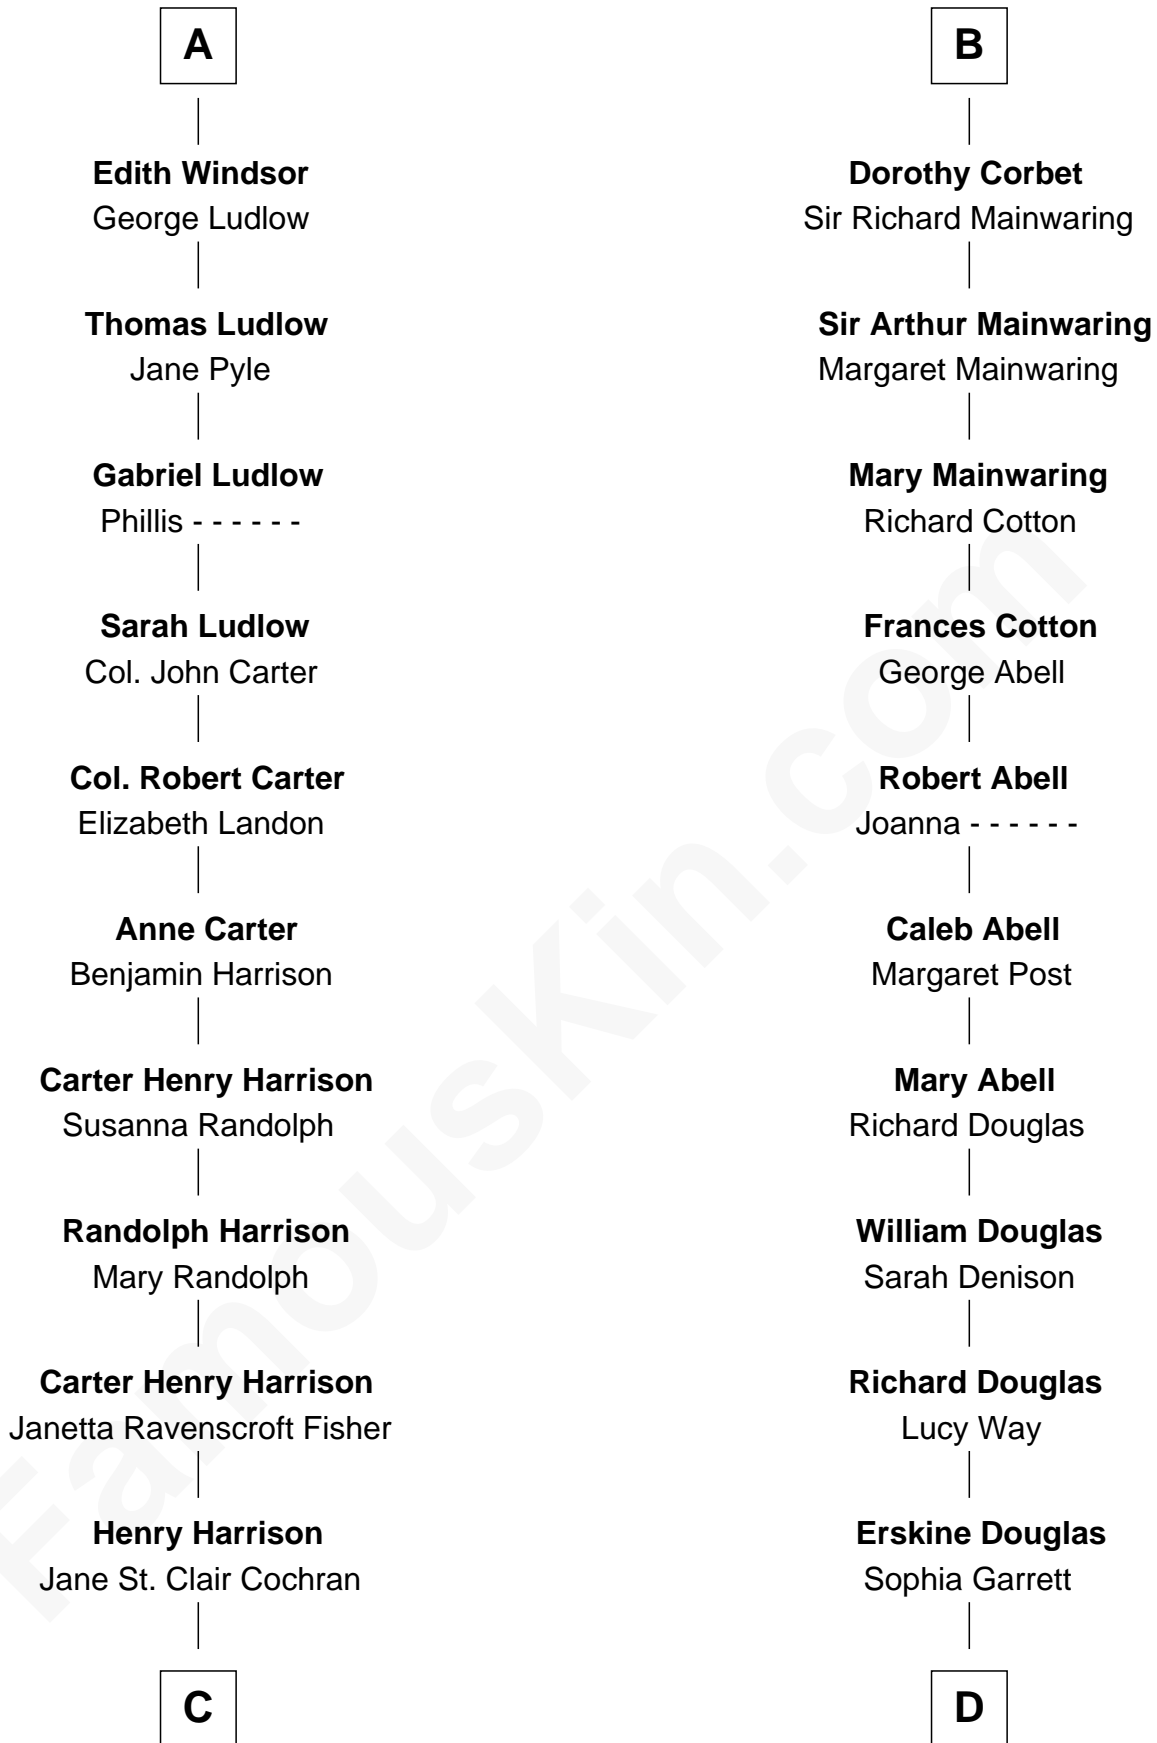

FamousKin.com Relationship Chart of

Edward Norton

Movie Actor

19th cousin 2 times removed of

Melvyn Douglas

Movie Actor

Humphrey de Bohun

Elizabeth Plantagenet

C

George Moffett Harrison

Bettie Montgomery. Kent

Joseph Kent Harrison

Cornelia Long Somerville

Betty Kent Harrison

Edward Mower Norton

Edward Mower Norton

Lydia Robinson Rouse

Edward Norton

Movie Actor

D

Emma Jane Douglas

Col. George Taliaferro Shackelford

Lena Priscilla Shackelford

Edouard Gregory Hesselberg