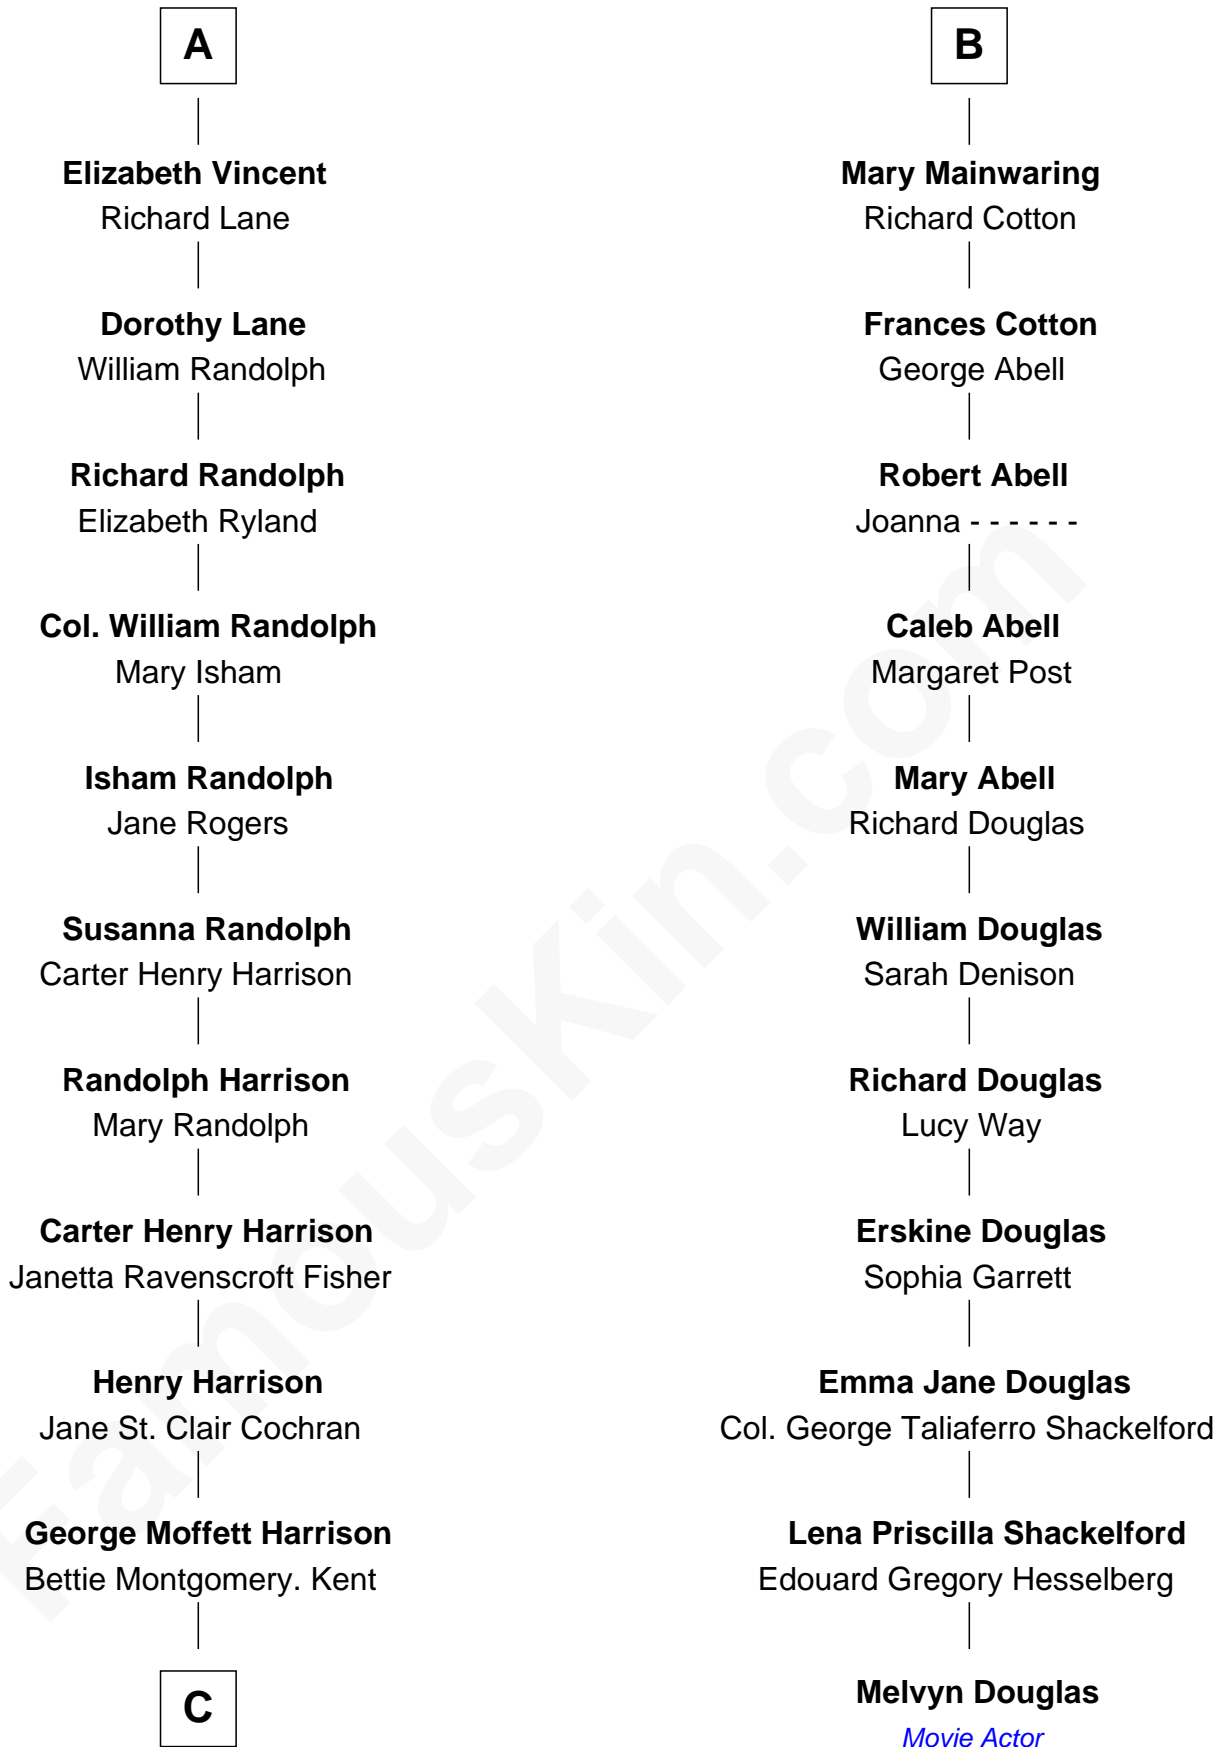

FamousKin.com Relationship Chart of

Edward Norton

Movie Actor

17th cousin 3 times removed of

Melvyn Douglas

Movie Actor

Sir Richard Fitzalan

Elizabeth de Bohun

C

—
Joseph Kent Harrison
Cornelia Long Somerville

—
Betty Kent Harrison
Edward Mower Norton

—
Edward Mower Norton
Lydia Robinson Rouse

—
Edward Norton
Movie Actor

FamousKin.com