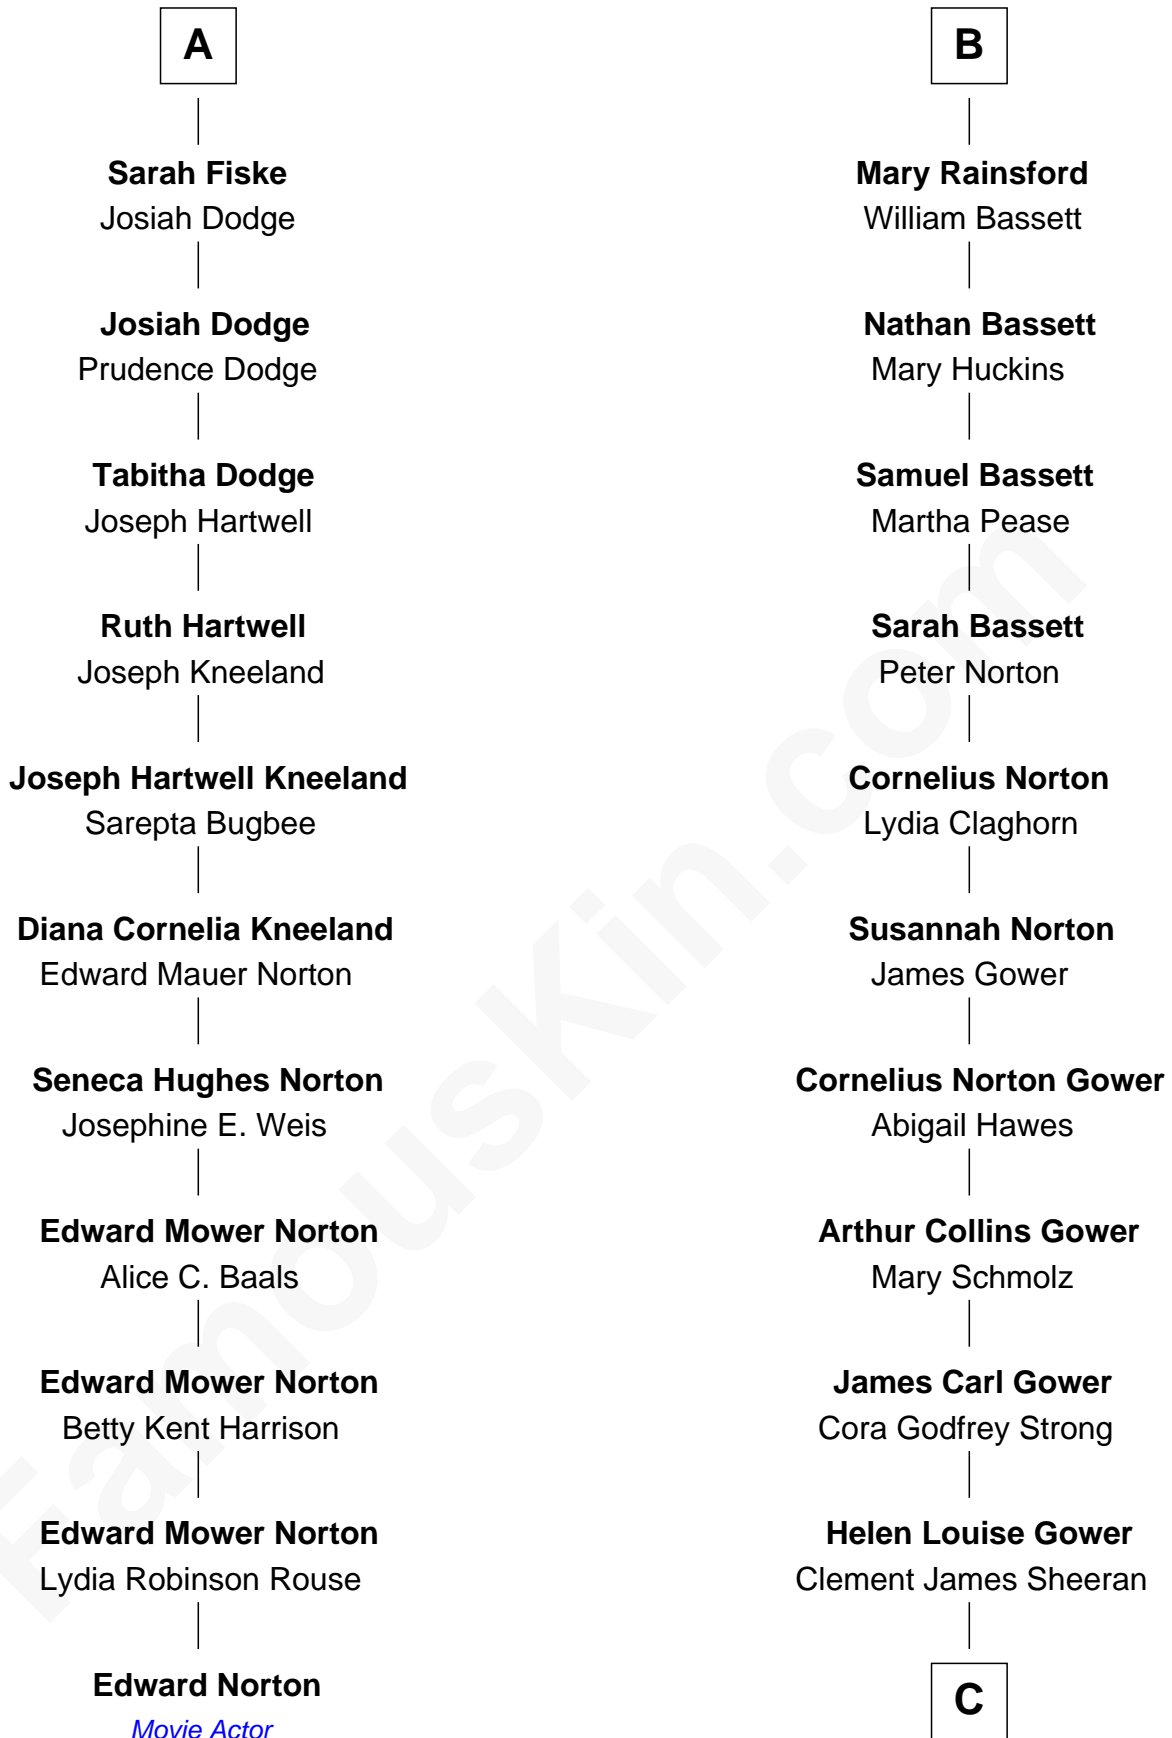

# FamousKin.com Relationship Chart of

**Edward Norton**

*Movie Actor*

17th cousin 1 time removed of

**Sarah Palin**

*9th Governor of Alaska*

**Robert White**

Alice - - - - -

C

**Sarah Sheeran**  
Charles Richard Heath

**Sarah Palin**  
*9th Governor of Alaska*

FamousKin.com